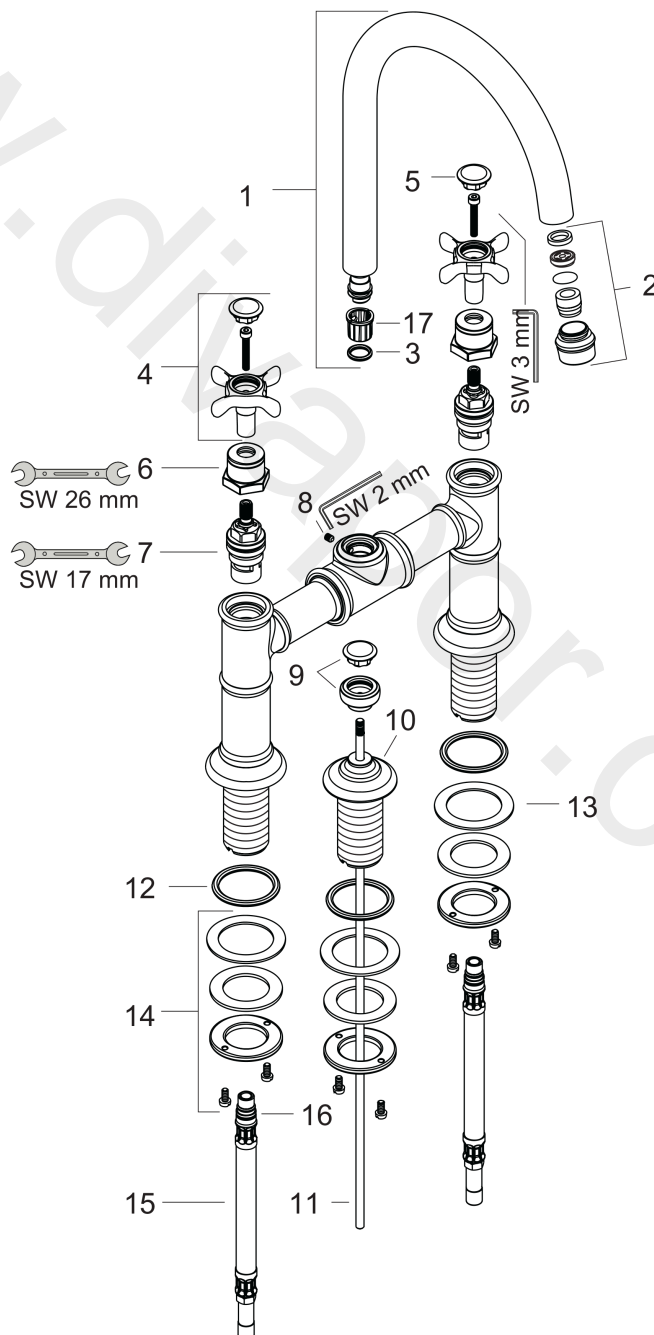

AXOR Montreux
2-handle basin mixer 220 with cross handles and pop-up waste set
 Surfaces: Article Number: **16510000**

Exploded Drawing

Year of production: **04/06 - 12/09**

AXOR Montreux
2-handle basin mixer 220 with cross handles and pop-up waste set
 Surfaces: Article Number: **16510000**

Spare part list

Year of production: **04/06 - 12/09**

Pos.		Article Number	Price	PU
1	spout cpl.	97990000	£ 224,00	1
2	aerator laminar M18x1 (7 l/min)	97991000	£ 43,00	1
3	O-ring 11x2	98127000	£ 3,30	1
4	handle	16597000	£ 137,00	1
5	set of screw covers, cold / hot water / neutral	97987000	£ 64,00	1
6	sleeve	97993000	£ 51,00	1
7	shut off unit right closing	94009000	£ 43,00	1
8	hollow set screw M4x5	98731000	£ 3,30	1
9	diverter knob	98619000	£ 79,00	1
10	escutcheon	98620000	£ 79,00	1
11	pull rod	94067000	£ 20,50	1
12	O-ring 34x4	98155000	£ 3,30	1
13	lever collar	97548000	£ 3,30	1
14	fixing set for shut off unit	96078000	£ 35,00	1
15	connection hose 600 mm M10x1 G3/8	97398000	£ 35,00	1
16	O-ring 8x1,75	97827000	£ 3,30	1
17	lever collar	92849000	£ 9,00	1
a	supply pipe 490 mm	96786000	£ 64,00	1
b	pop up waste	94139000	£ 96,00	1