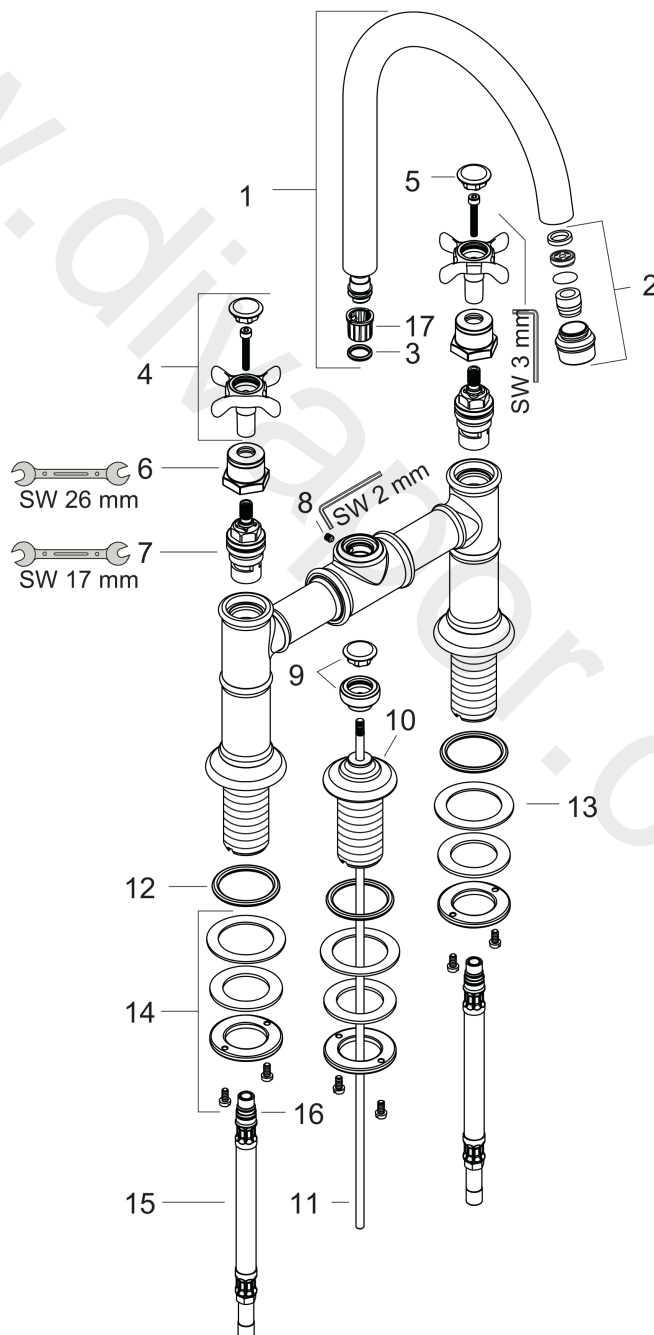

AXOR Montreux
2-handle basin mixer 220 with cross handles and pop-up waste set
 Surfaces: Article Number: **16510000**

Exploded Drawing

Year of production: **01/10 - 09/10**

AXOR Montreux
2-handle basin mixer 220 with cross handles and pop-up waste set
 Surfaces: Article Number: **16510000**

Spare part list

Year of production: **01/10 - 09/10**

Pos.		Article Number	Price	PU
1	spout cpl.	97990000	£ 224,00	1
2	aerator laminar M18x1 (7 l/min)	97991000	£ 43,00	1
3	O-ring 11x2	98127000	£ 3,30	1
4	handle	16597000	£ 137,00	1
5	set of screw covers, cold / hot water / neutral	97987000	£ 64,00	1
6	sleeve	97993000	£ 51,00	1
7	shut off unit right closing	94009000	£ 43,00	1
8	hollow set screw M4x5	98731000	£ 3,30	1
9	diverter knob	98619000	£ 79,00	1
10	escutcheon	98620000	£ 79,00	1
11	pull rod	94067000	£ 20,50	1
12	O-ring 34x4	98155000	£ 3,30	1
13	lever collar	97548000	£ 3,30	1
14	fixing set for shut off unit	96078000	£ 35,00	1
15	connection hose 600 mm M10x1 G3/8	97398000	£ 35,00	1
16	O-ring 8x1,75	97827000	£ 3,30	1
17	lever collar	92849000	£ 9,00	1
a	pop up waste	94139000	£ 96,00	1
b	supply pipe 490 mm	96786000	£ 64,00	1