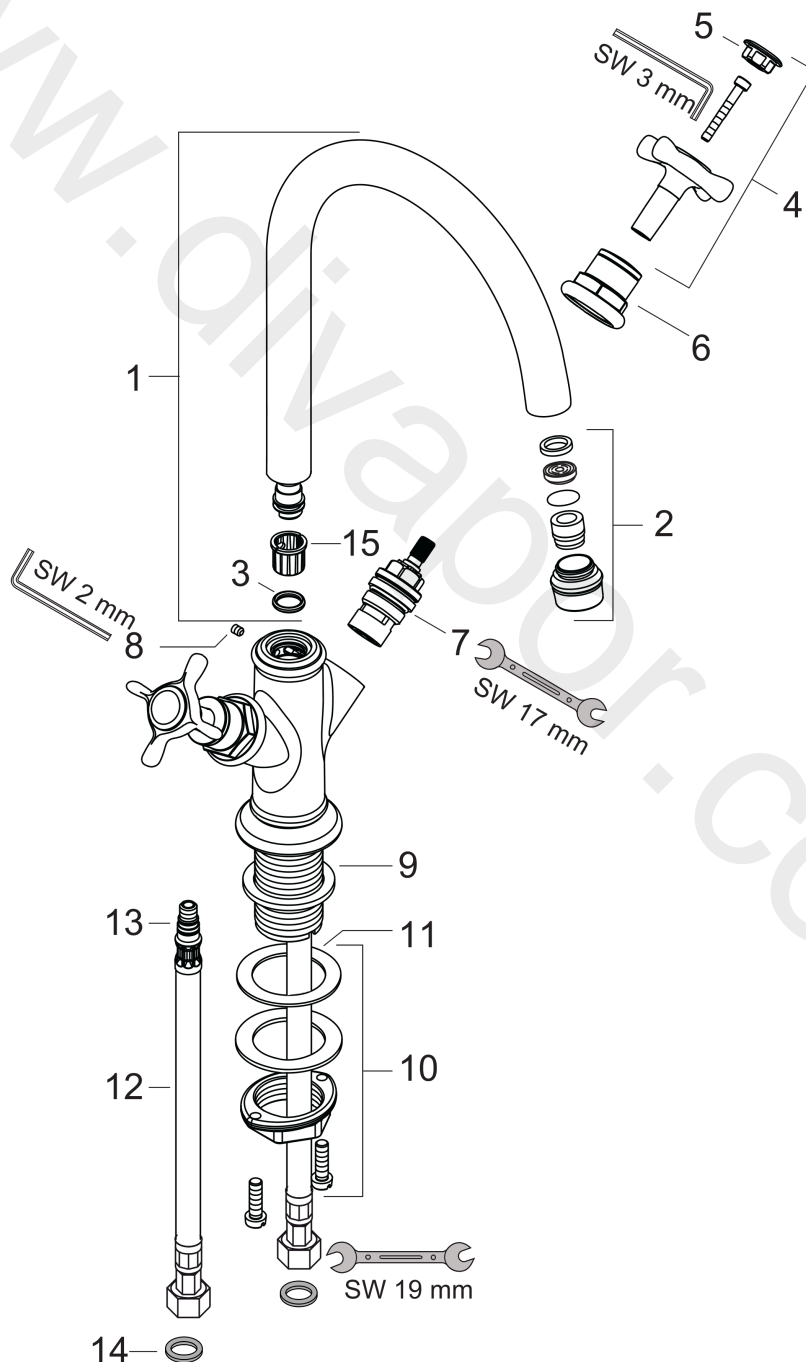

AXOR Montreux
2-handle basin mixer 210 with cross handles and waste set
 Finish: **Brushed Nickel** Article Number: **16506820**

product features

- consists of: 2-handle basin mixer, waste set
- ComfortZone 210
- projection: 175 mm
- spout height: 211 mm
- swivel range 120°
- spray type: laminar spray
- maximum flow rate at 3 bar: 5 l/min
- ceramic valves hot/cold 90°
- suitable for continuous flow water heaters
- non-closing waste set
- connection type: G 3/8 connections
- connection dimension: DN15
- WRAS 2203018
- WRAS 2203018 - Approval letter

Article Details

Price excl. VAT 962,50 £

Technology

Product image

Scale drawing

AXOR Montreux
2-handle basin mixer 210 with cross handles and waste set
Finish: **Brushed Nickel** Article Number: **16506820**

Flowchart

AXOR Montreux
2-handle basin mixer 210 with cross handles and waste set
 Finish: **Brushed Nickel** Article Number: **16506820**

Exploded Drawing

Year of production: >10/10

AXOR Montreux
2-handle basin mixer 210 with cross handles and waste set
 Finish: **Brushed Nickel** Article Number: **16506820**

Spare part list

Year of production: >10/10

Pos.		Article Number	Price	PU
1	spout cpl.	97990820	£ 370,00	1
2	aerator M18x1 (5 l/min)	95378820	£ 64,00	1
3	O-ring 11x2	98127000	£ 3,30	1
4	handle	16291820	£ 137,00	1
5	set of screw covers, cold / hot water / neutral	97987000	£ 64,00	1
6	sleeve	97993820	£ 79,00	1
7	shut off unit right closing	94009000	£ 43,00	1
8	hollow set screw M4x5	98731000	£ 3,30	1
9	flat seal	98749000	£ 6,10	1
10	fixing set (Ø 32)	13961000	£ 25,00	1
11	lever collar	97548000	£ 3,30	1
12	connection hose 450 mm M8x0,75 G3/8	97206000	£ 35,00	1
13	O-ring 7x1,5	98422000	£ 3,30	1
14	sealing set	95581000	£ 6,10	1
15	lever collar	92849000	£ 9,00	1
a	waste	50001820	£ 106,56	1
b	fixation extension 35 mm	13898000	£ 79,00	1