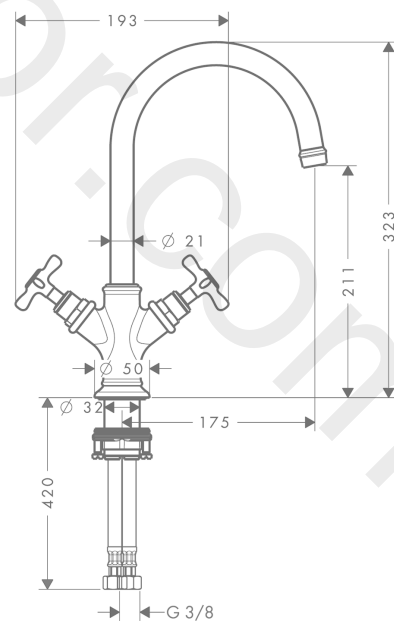

AXOR Montreux
2-handle basin mixer 210 with cross handles and waste set
 Finish: **Brushed Nickel** Article Number: **16506820**

product features

- consists of: 2-handle basin mixer, waste set
- ComfortZone 210
- projection: 175 mm
- spout height: 211 mm
- swivel range 120°
- spray type: laminar spray
- maximum flow rate at 3 bar: 5 l/min
- ceramic valves hot/cold 90°
- suitable for continuous flow water heaters
- non-closing waste set
- connection type: G 3/8 connections
- connection dimension: DN15
- WRAS 2203018
- WRAS 2203018 - Approval letter

Article Details

Price excl. VAT 962,50 £

Technology

Product image

Scale drawing

AXOR Montreux
2-handle basin mixer 210 with cross handles and waste set
Finish: **Brushed Nickel** Article Number: **16506820**

Flowchart

AXOR Montreux
2-handle basin mixer 210 with cross handles and waste set
 Finish: **Brushed Nickel** Article Number: **16506820**

Exploded Drawing

Year of production: >10/10

AXOR Montreux
2-handle basin mixer 210 with cross handles and waste set
 Finish: **Brushed Nickel** Article Number: **16506820**

Spare part list

Year of production: >10/10

Pos.		Article Number	Price	PU
1	spout cpl.	97990820	£ 370,00	1
2	aerator M18x1 (5 l/min)	95378820	£ 64,00	1
3	O-ring 11x2	98127000	£ 3,30	1
4	handle	16291820	£ 137,00	1
5	set of screw covers, cold / hot water / neutral	97987000	£ 64,00	1
6	sleeve	97993820	£ 79,00	1
7	shut off unit right closing	94009000	£ 43,00	1
8	hollow set screw M4x5	98731000	£ 3,30	1
9	flat seal	98749000	£ 6,10	1
10	fixing set (Ø 32)	13961000	£ 25,00	1
11	lever collar	97548000	£ 3,30	1
12	connection hose 450 mm M8x0,75 G3/8	97206000	£ 35,00	1
13	O-ring 7x1,5	98422000	£ 3,30	1
14	sealing set	95581000	£ 6,10	1
15	lever collar	92849000	£ 9,00	1
a	waste	50001820	£ 106,56	1
b	fixation extension 35 mm	13898000	£ 79,00	1