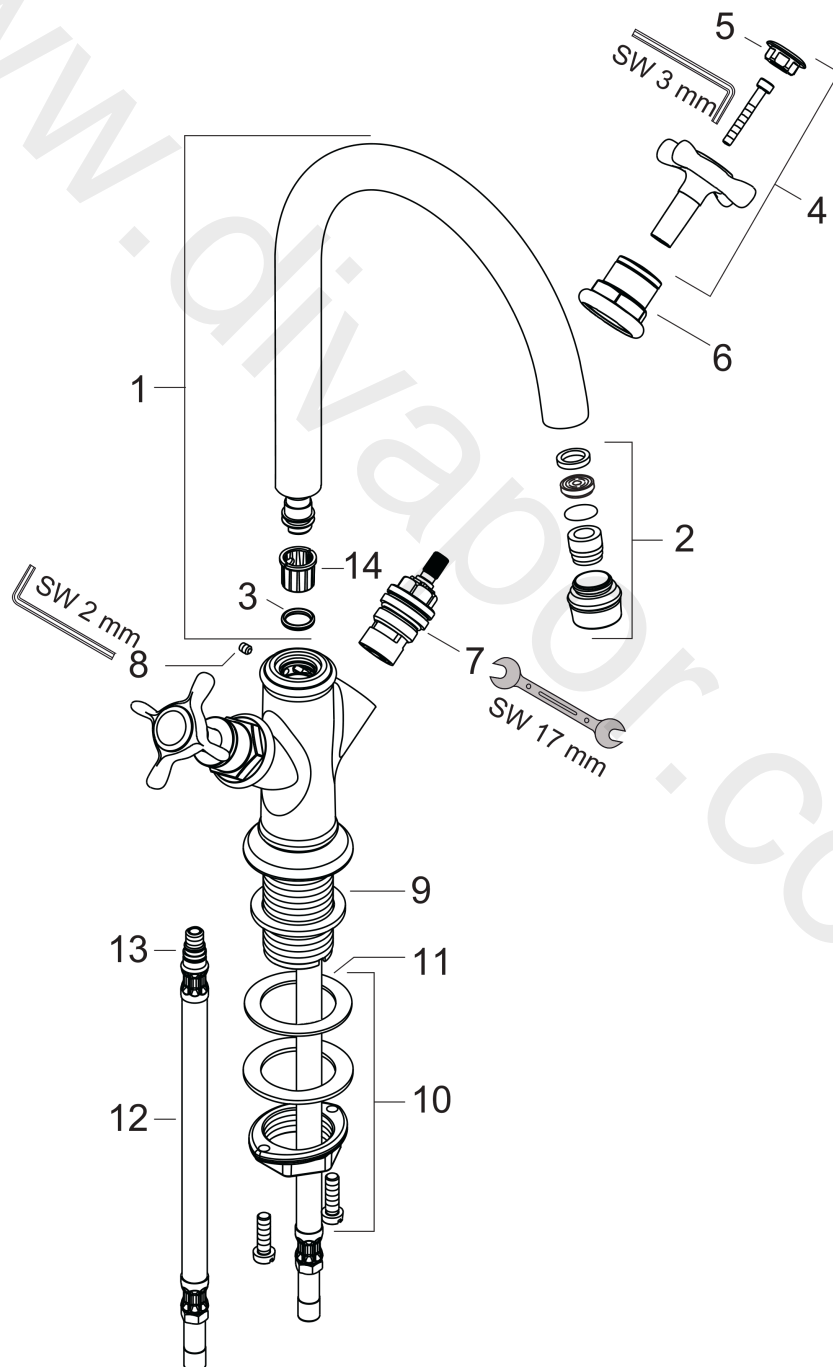

AXOR Montreux
2-handle basin mixer 210 with cross handles and waste set
Surfaces: Article Number: **16506820**

Exploded Drawing

Year of production: **04/06 - 12/09**

AXOR Montreux
2-handle basin mixer 210 with cross handles and waste set
 Surfaces: Article Number: **16506820**

Spare part list

Year of production: **04/06 - 12/09**

Pos.		Article Number	Price	PU
1	spout cpl.	97990820	£ 370,00	1
2	aerator laminar M18x1 (7 l/min)	97991820	£ 64,00	1
3	O-ring 11x2	98127000	£ 3,30	1
4	handle	16291820	£ 137,00	1
5	set of screw covers, cold / hot water / neutral	97987000	£ 64,00	1
6	sleeve	97993820	£ 79,00	1
7	shut off unit right closing	94009000	£ 43,00	1
8	hollow set screw M4x5	98731000	£ 3,30	1
9	flat seal	98749000	£ 6,10	1
10	fixing set (Ø 32)	13961000	£ 25,00	1
11	lever collar	97548000	£ 3,30	1
12	connection hose 450 mm M8x0,75 G3/8	97206000	£ 35,00	1
13	O-ring 7x1,5	98422000	£ 3,30	1
14	sealing set	95581000	£ 6,10	1
15	lever collar	92849000	£ 9,00	1
a	fixation extension 35 mm	13898000	£ 79,00	1