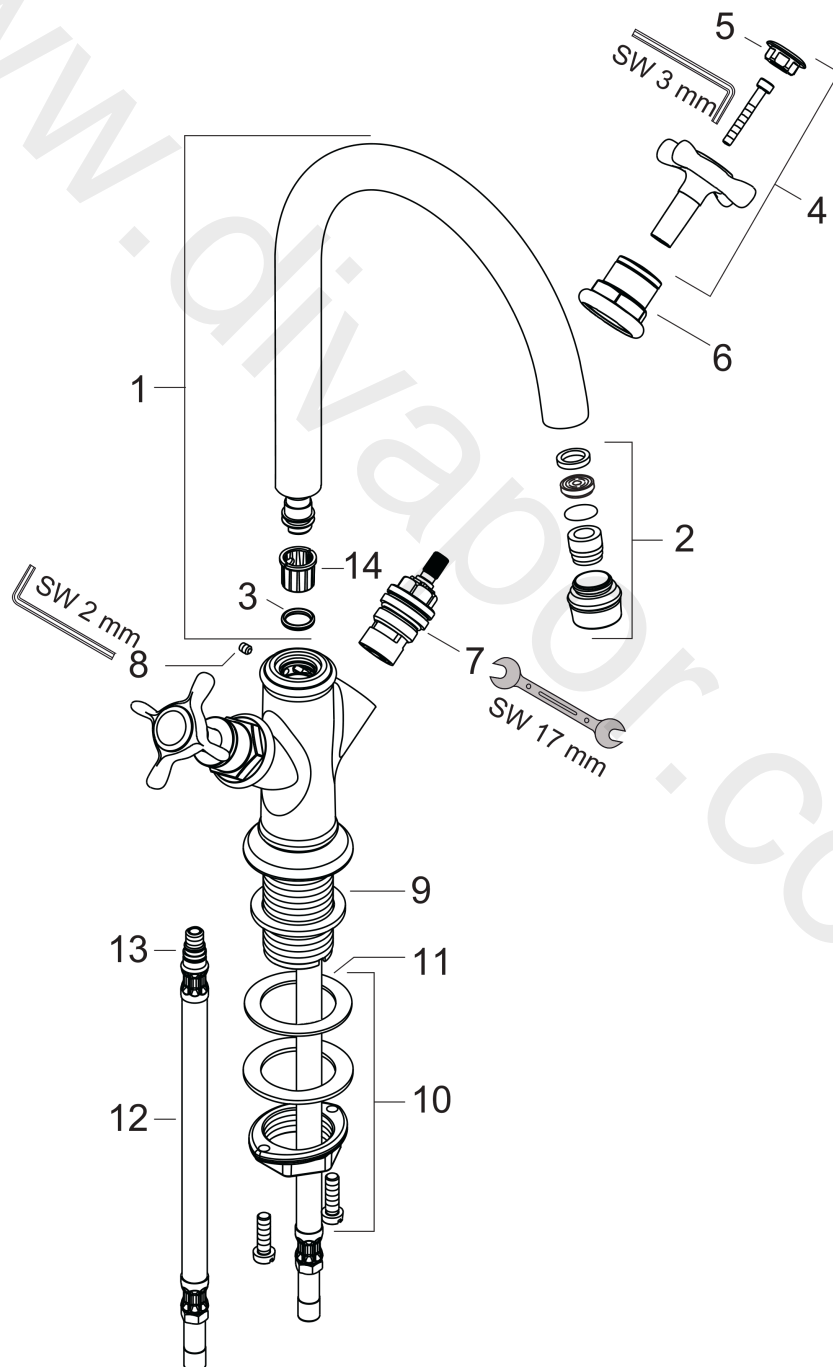

**AXOR Montreux**  
**2-handle basin mixer 210 with cross handles and waste set**  
 Surfaces: Article Number: **16506820**

## Exploded Drawing

Year of production: **01/10 - 09/10**

**AXOR Montreux**  
**2-handle basin mixer 210 with cross handles and waste set**  
 Surfaces: Article Number: **16506820**

## Spare part list

Year of production: **01/10 - 09/10**

Pos.		Article Number	Price	PU
1	spout cpl.	97990820	£ 370,00	1
2	aerator M18x1 (5 l/min)	95378820	£ 64,00	1
3	O-ring 11x2	98127000	£ 3,30	1
4	handle	16291820	£ 137,00	1
5	set of screw covers, cold / hot water / neutral	97987000	£ 64,00	1
6	sleeve	97993820	£ 79,00	1
7	shut off unit right closing	94009000	£ 43,00	1
8	hollow set screw M4x5	98731000	£ 3,30	1
9	flat seal	98749000	£ 6,10	1
10	fixing set (Ø 32)	13961000	£ 25,00	1
11	lever collar	97548000	£ 3,30	1
12	connection hose 450 mm M8x0,75 G3/8	97206000	£ 35,00	1
13	O-ring 7x1,5	98422000	£ 3,30	1
14	lever collar	92849000	£ 9,00	1
a	fixation extension 35 mm	13898000	£ 79,00	1