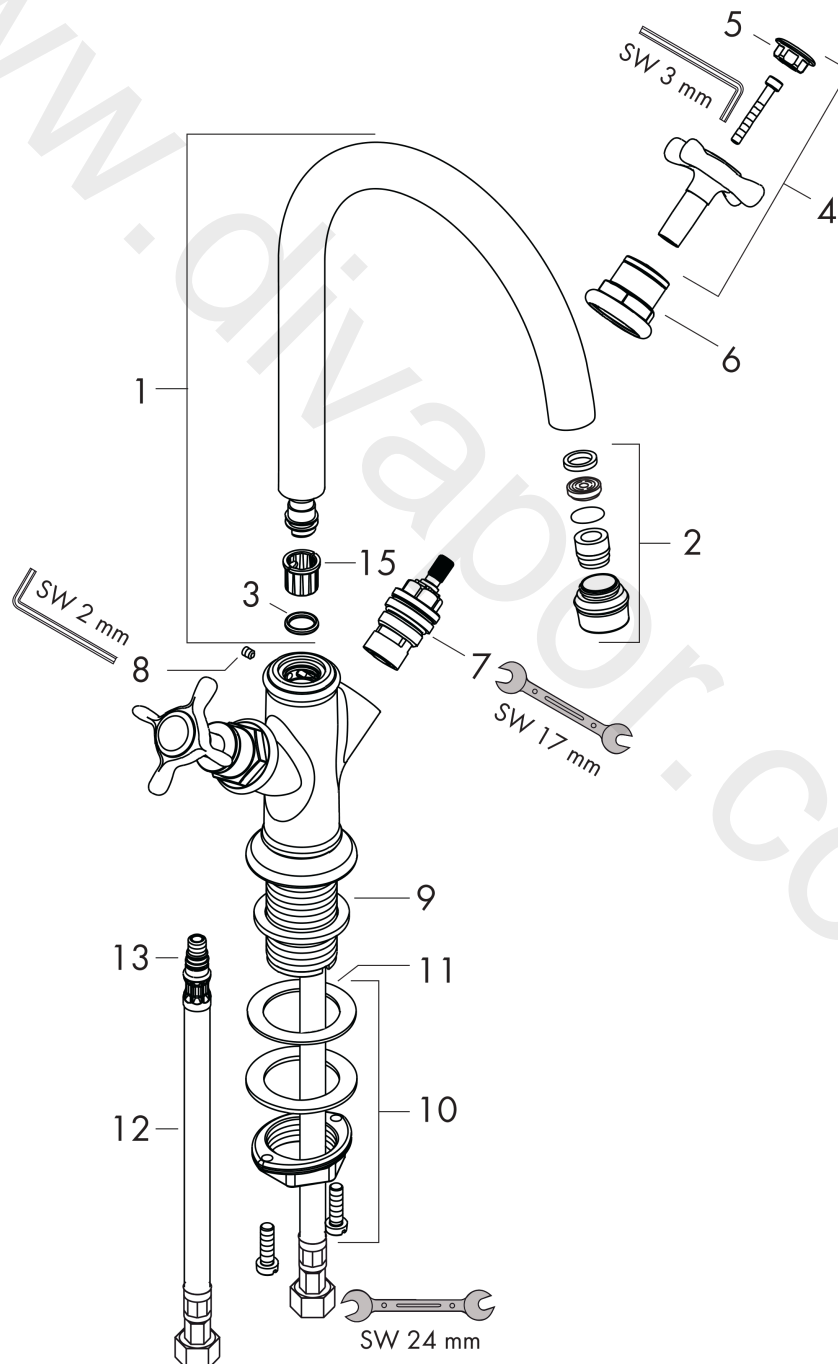

AXOR Montreux
2-handle basin mixer 210 with cross handles and waste set
 Finish: **Chrome** Article Number: **16506003**

product features

- consists of: 2-handle basin mixer, waste set
- ComfortZone 210
- projection: 175 mm
- spout height: 211 mm
- handle variant: cross handle
- swivel range 120°
- spray type: normal spray
- maximum flow rate at 3 bar: 7,6 l/min
- ceramic valves hot/cold 90°
- suitable for continuous flow water heaters
- non-closing waste set
- connection type: G ½ connections
- connection dimension: DN15

Technology

Product image

Scale drawing

AXOR Montreux
2-handle basin mixer 210 with cross handles and waste set
Finish: **Chrome** Article Number: **16506003**

Flowchart

AXOR Montreux
2-handle basin mixer 210 with cross handles and waste set
 Finish: **Chrome** Article Number: **16506003**

Exploded Drawing

Year of production: >04/21

AXOR Montreux
2-handle basin mixer 210 with cross handles and waste set
 Finish: **Chrome** Article Number: **16506003**

Spare part list

Year of production: >04/21

| Pos. | | Article Number | Price | PU |
|------|---|----------------|----------|----|
| 1 | spout cpl. | 97363000 | £ 224,00 | 1 |
| 2 | aerator laminar M18x1 (7 l/min) | 97991000 | £ 43,00 | 1 |
| 3 | O-ring 11x2 | 98127000 | £ 3,30 | 1 |
| 4 | handle | 16291000 | £ 96,00 | 1 |
| 5 | set of screw covers, cold / hot water / neutral | 97987000 | £ 64,00 | 1 |
| 6 | sleeve | 97993000 | £ 51,00 | 1 |
| 7 | shut off unit right closing | 94009001 | - | 1 |
| 8 | hollow set screw M4x5 | 98731000 | £ 3,30 | 1 |
| 9 | fixing set (Ø 32) | 13961000 | £ 25,00 | 1 |
| 10 | flat seal | 98749000 | £ 6,10 | 1 |
| 11 | lever collar | 97548000 | £ 3,30 | 1 |
| 12 | connection hose 450 mm M8x0,75 G½ | 97443000 | £ 20,50 | 1 |
| 13 | O-ring 6,6x1,6 | 93019000 | £ 3,30 | 1 |
| a | pop up waste | 51301000 | £ 87,00 | 1 |