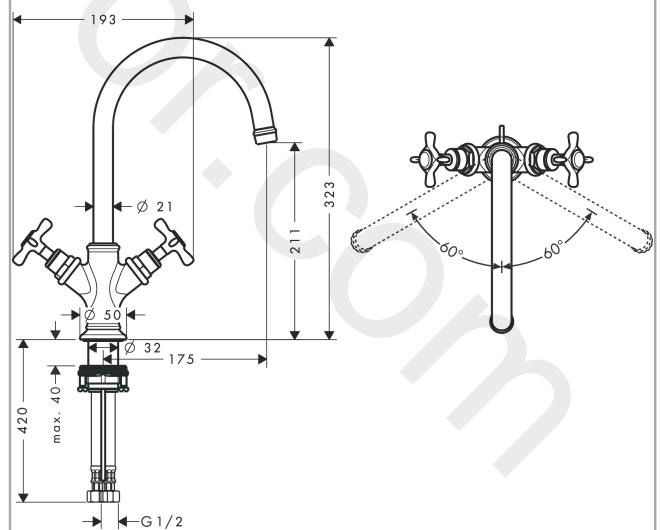

AXOR Montreux
2-handle basin mixer 210 with cross handles and waste set
 Finish: **Chrome** Article Number: **16506003**

product features

- consists of: 2-handle basin mixer, waste set
- ComfortZone 210
- projection: 175 mm
- spout height: 211 mm
- handle variant: cross handle
- swivel range 120°
- spray type: normal spray
- maximum flow rate at 3 bar: 7,6 l/min
- ceramic valves hot/cold 90°
- suitable for continuous flow water heaters
- non-closing waste set
- connection type: G ½ connections
- connection dimension: DN15

Technology

Product image

Scale drawing

AXOR Montreux
2-handle basin mixer 210 with cross handles and waste set
Finish: **Chrome** Article Number: **16506003**

Flowchart

AXOR Montreux
2-handle basin mixer 210 with cross handles and waste set
 Finish: **Chrome** Article Number: **16506003**

Exploded Drawing

Year of production: >04/21

AXOR Montreux
2-handle basin mixer 210 with cross handles and waste set
 Finish: **Chrome** Article Number: **16506003**

Spare part list

Year of production: >04/21

| Pos. | | Article Number | Price | PU |
|------|---|----------------|----------|----|
| 1 | spout cpl. | 97363000 | £ 224,00 | 1 |
| 2 | aerator laminar M18x1 (7 l/min) | 97991000 | £ 43,00 | 1 |
| 3 | O-ring 11x2 | 98127000 | £ 3,30 | 1 |
| 4 | handle | 16291000 | £ 96,00 | 1 |
| 5 | set of screw covers, cold / hot water / neutral | 97987000 | £ 64,00 | 1 |
| 6 | sleeve | 97993000 | £ 51,00 | 1 |
| 7 | shut off unit right closing | 94009001 | - | 1 |
| 8 | hollow set screw M4x5 | 98731000 | £ 3,30 | 1 |
| 9 | fixing set (Ø 32) | 13961000 | £ 25,00 | 1 |
| 10 | flat seal | 98749000 | £ 6,10 | 1 |
| 11 | lever collar | 97548000 | £ 3,30 | 1 |
| 12 | connection hose 450 mm M8x0,75 G½ | 97443000 | £ 20,50 | 1 |
| 13 | O-ring 6,6x1,6 | 93019000 | £ 3,30 | 1 |
| a | pop up waste | 51301000 | £ 87,00 | 1 |