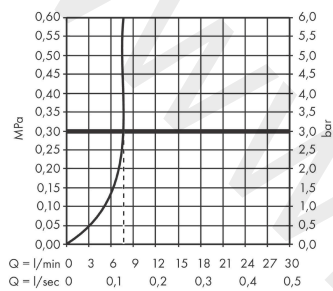

AXOR Montreux
2-handle basin mixer 210 with cross handles and waste set
Finish: **Chrome** Article Number: **16506003**

Flowchart