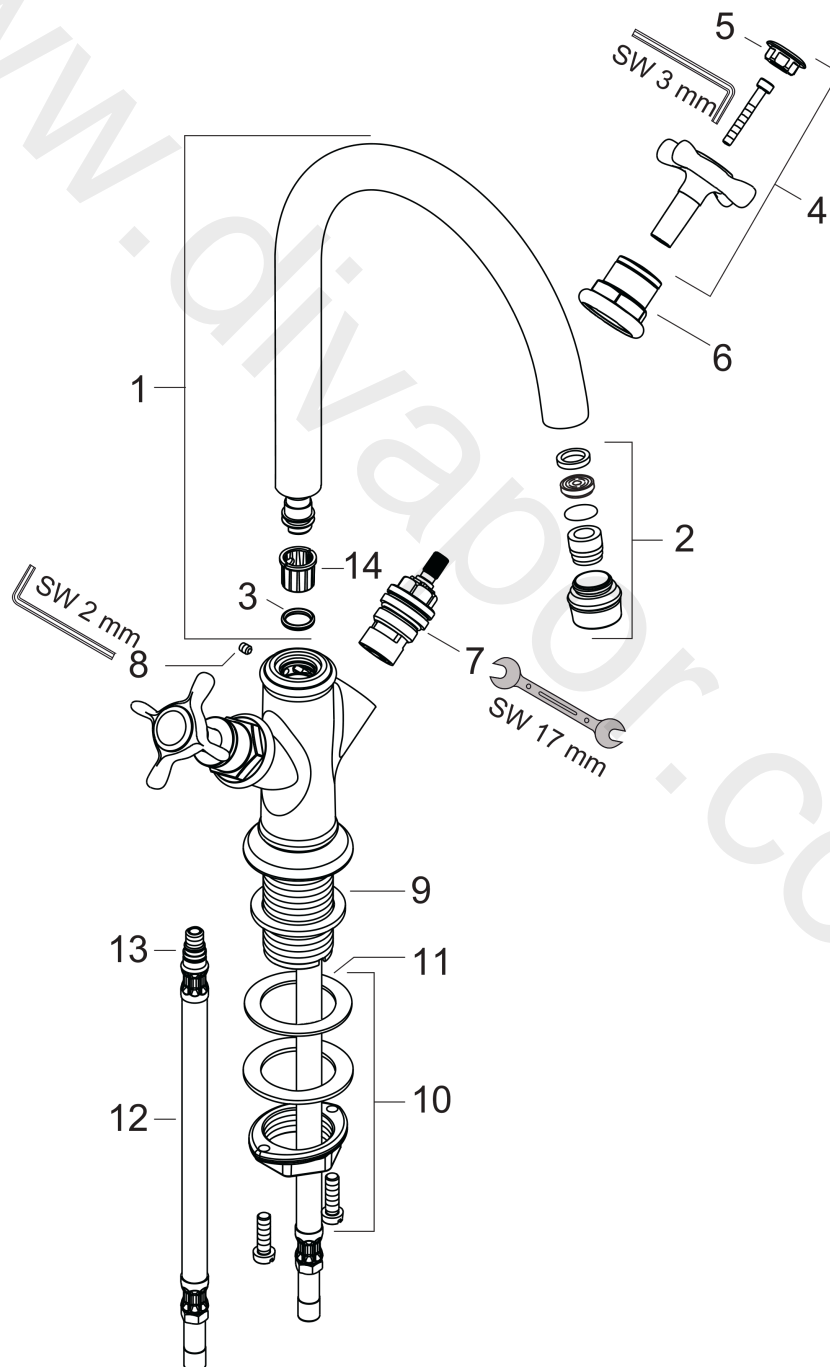

**AXOR Montreux**  
**2-handle basin mixer 210 with cross handles and waste set**  
Surfaces: Article Number: **16506000**

## Exploded Drawing

Year of production: **04/06 - 12/09**

**AXOR Montreux**  
**2-handle basin mixer 210 with cross handles and waste set**  
 Surfaces: Article Number: **16506000**

## Spare part list

Year of production: **04/06 - 12/09**

Pos.		Article Number	Price	PU
1	spout cpl.	97990000	£ 224,00	1
2	aerator laminar M18x1 (7 l/min)	97991000	£ 43,00	1
3	O-ring 11x2	98127000	£ 3,30	1
4	handle	16291000	£ 96,00	1
5	set of screw covers, cold / hot water / neutral	97987000	£ 64,00	1
6	sleeve	97993000	£ 51,00	1
7	shut off unit right closing	94009000	£ 43,00	1
8	hollow set screw M4x5	98731000	£ 3,30	1
9	flat seal	98749000	£ 6,10	1
10	fixing set (Ø 32)	13961000	£ 25,00	1
11	lever collar	97548000	£ 3,30	1
12	connection hose 450 mm M8x0,75 G3/8	97206000	£ 35,00	1
13	O-ring 7x1,5	98422000	£ 3,30	1
14	lever collar	92849000	£ 9,00	1
a	fixation extension 35 mm	13898000	£ 79,00	1