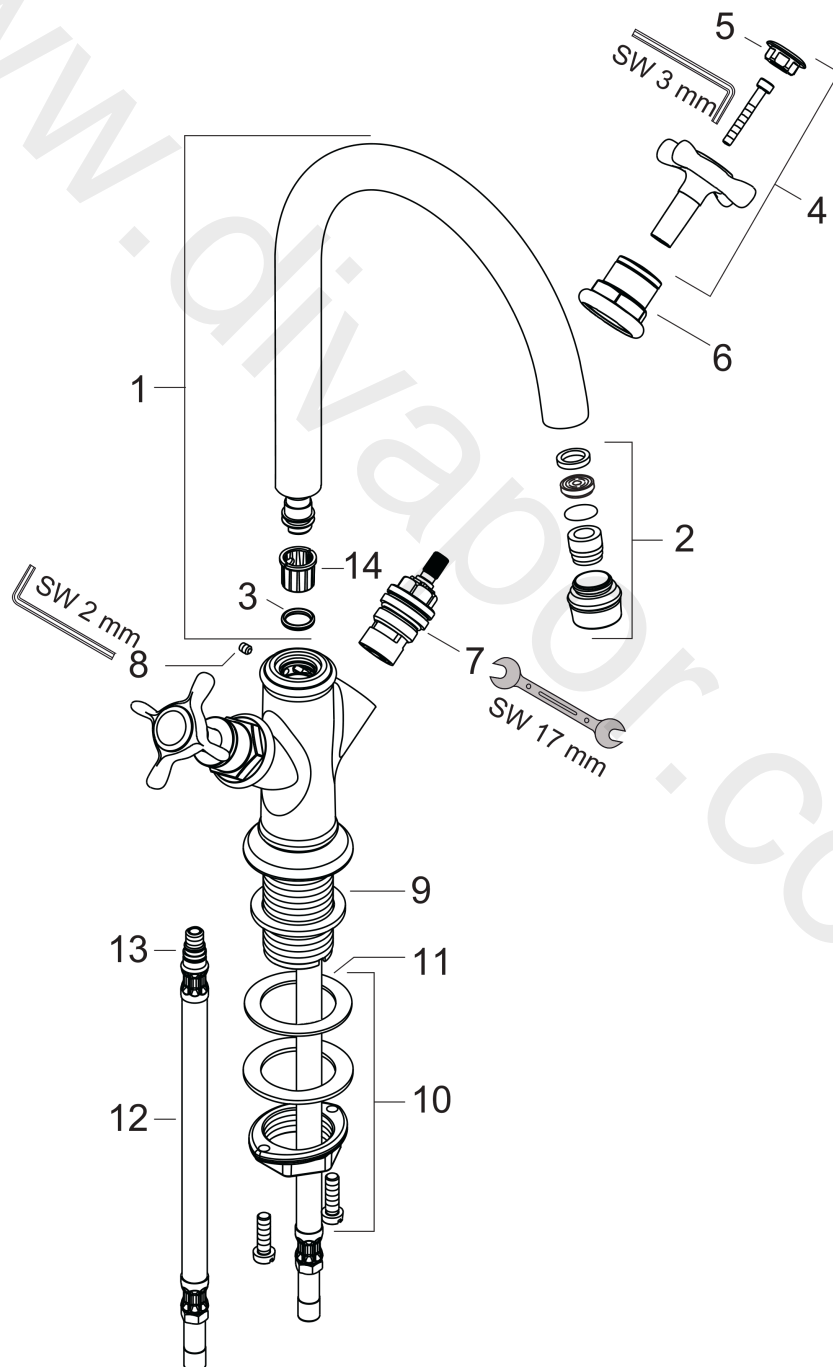

AXOR Montreux
2-handle basin mixer 210 with cross handles and waste set
 Surfaces: Article Number: **16506000**

Exploded Drawing

Year of production: **01/10 - 09/10**

AXOR Montreux
2-handle basin mixer 210 with cross handles and waste set
 Surfaces: Article Number: **16506000**

Spare part list

Year of production: **01/10 - 09/10**

Pos.		Article Number	Price	PU
1	spout cpl.	97990000	£ 224,00	1
2	aerator M18x1 (5 l/min)	95378000	£ 43,00	1
3	O-ring 11x2	98127000	£ 3,30	1
4	handle	16291000	£ 96,00	1
5	set of screw covers, cold / hot water / neutral	97987000	£ 64,00	1
6	sleeve	97993000	£ 51,00	1
7	shut off unit right closing	94009000	£ 43,00	1
8	hollow set screw M4x5	98731000	£ 3,30	1
9	flat seal	98749000	£ 6,10	1
10	fixing set (Ø 32)	13961000	£ 25,00	1
11	lever collar	97548000	£ 3,30	1
12	connection hose 450 mm M8x0,75 G3/8	97206000	£ 35,00	1
13	O-ring 7x1,5	98422000	£ 3,30	1
14	lever collar	92849000	£ 9,00	1
a	fixation extension 35 mm	13898000	£ 79,00	1