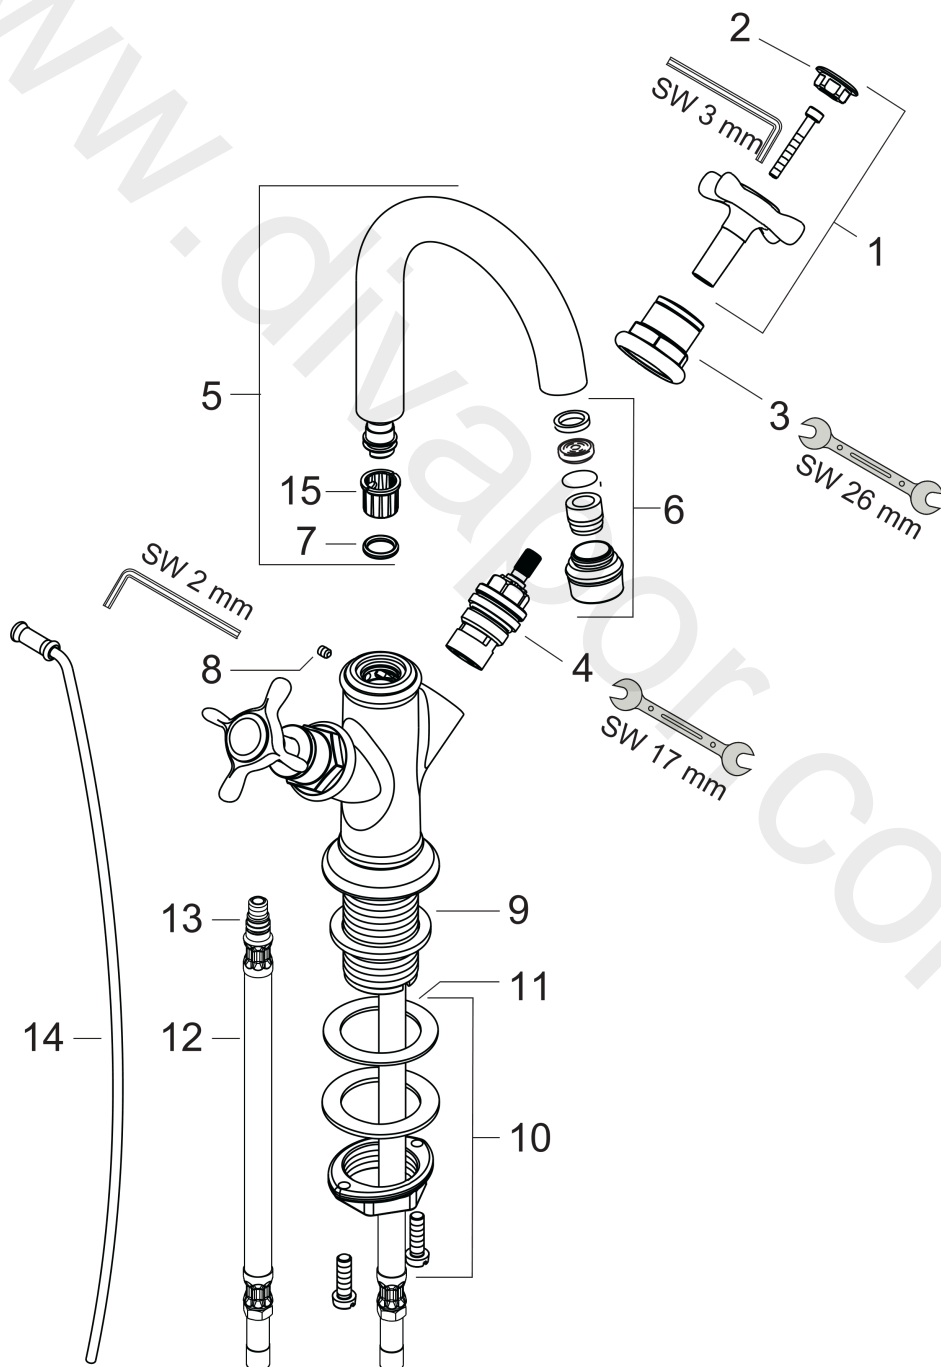

AXOR Montreux

2-handle basin mixer 160 with cross handles for hand wash basins with pop-up waste set

Surfaces: Article Number: 16505830

Exploded Drawing

Year of production: 04/06 - 12/09

AXOR Montreux

2-handle basin mixer 160 with cross handles for hand wash basins with pop-up waste set

Surfaces: Article Number: **16505830**

Spare part list

Year of production: **04/06 - 12/09**

Pos.		Article Number	Price	PU
1	handle	16291830	£ 137,00	1
2	set of screw covers, cold / hot water / neutral	97987000	£ 64,00	1
3	sleeve	97993830	£ 64,00	1
4	shut off unit right closing	94009000	£ 43,00	1
5	spout cpl.	97992830	£ 224,00	1
6	O-ring 11x2	98127000	£ 3,30	1
7	aerator laminar M18x1 (7 l/min)	97991830	£ 64,00	1
8	hollow set screw M4x5	98731000	£ 3,30	1
9	flat seal	98749000	£ 6,10	1
10	fixing set (Ø 32)	13961000	£ 25,00	1
11	lever collar	97548000	£ 3,30	1
12	connection hose 450 mm M8x0,75 G3/8	97206000	£ 35,00	1
13	O-ring 7x1,5	98422000	£ 3,30	1
14	pull rod	98730830	-	1
15	lever collar	92849000	£ 9,00	1
a	pop up waste	94139830	£ 173,00	1
b	fixation extension 35 mm	13898000	£ 79,00	1