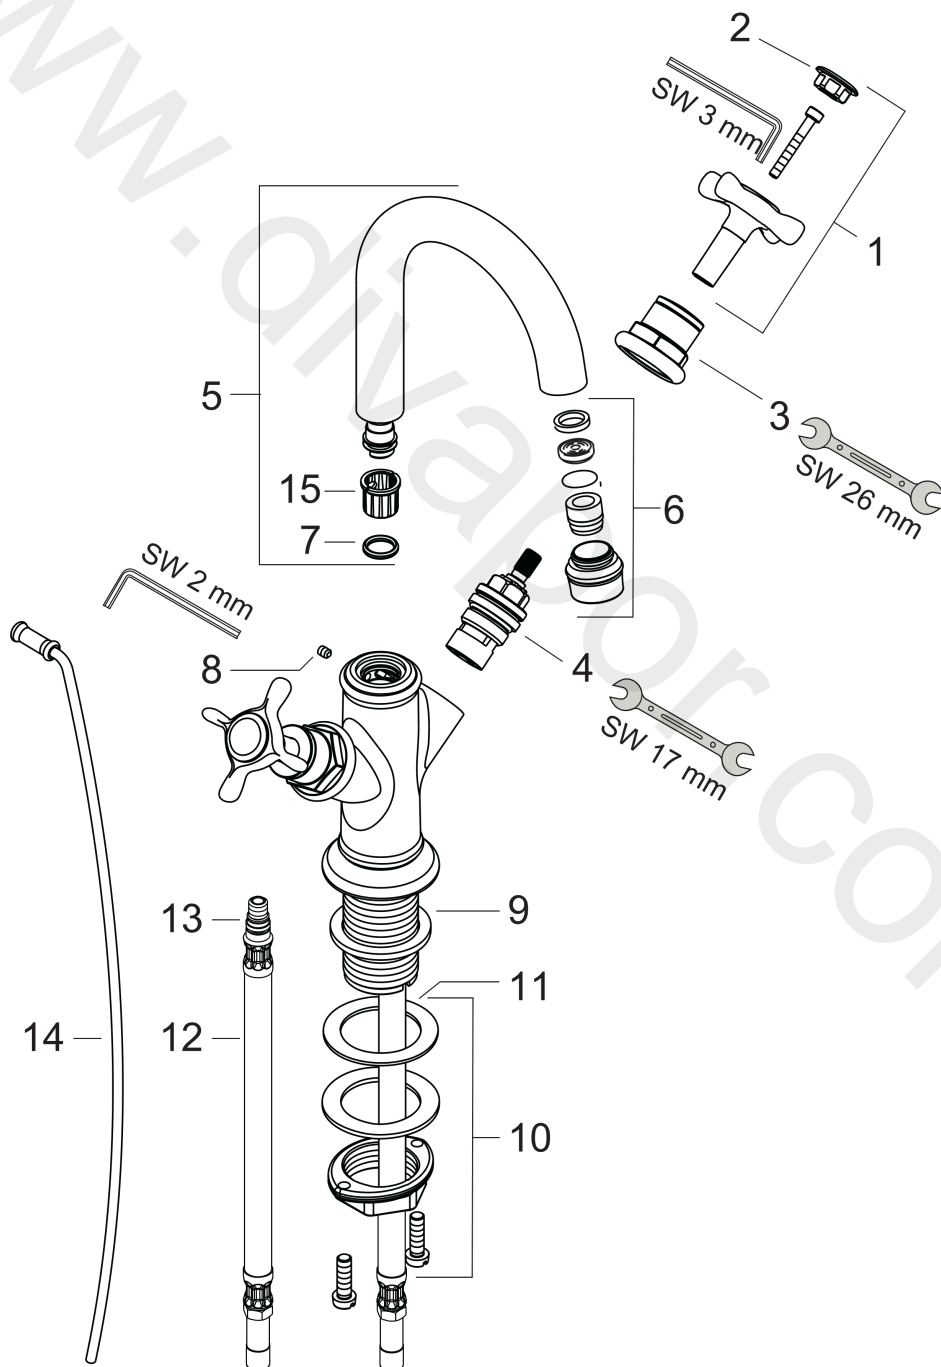

AXOR Montreux

2-handle basin mixer 160 with cross handles for hand wash basins with pop-up waste set

Surfaces: Article Number: 16505830

Exploded Drawing

Year of production: 01/10 - 09/10

AXOR Montreux

2-handle basin mixer 160 with cross handles for hand wash basins with pop-up waste set

Surfaces: Article Number: **16505830**

Spare part list

Year of production: **01/10 - 09/10**

Pos.		Article Number	Price	PU
1	handle	16291830	£ 137,00	1
2	set of screw covers, cold / hot water / neutral	97987000	£ 64,00	1
3	sleeve	97993830	£ 64,00	1
4	shut off unit right closing	94009000	£ 43,00	1
5	spout cpl.	97992830	£ 224,00	1
6	aerator M18x1 (5 l/min)	95378830	£ 64,00	1
7	O-ring 11x2	98127000	£ 3,30	1
8	hollow set screw M4x5	98731000	£ 3,30	1
9	flat seal	98749000	£ 6,10	1
10	fixing set (Ø 32)	13961000	£ 25,00	1
11	lever collar	97548000	£ 3,30	1
12	connection hose 450 mm M8x0,75 G3/8	97206000	£ 35,00	1
13	O-ring 7x1,5	98422000	£ 3,30	1
14	pull rod	98730830	-	1
15	lever collar	92849000	£ 9,00	1
a	pop up waste	94139830	£ 173,00	1
b	fixation extension 35 mm	13898000	£ 79,00	1