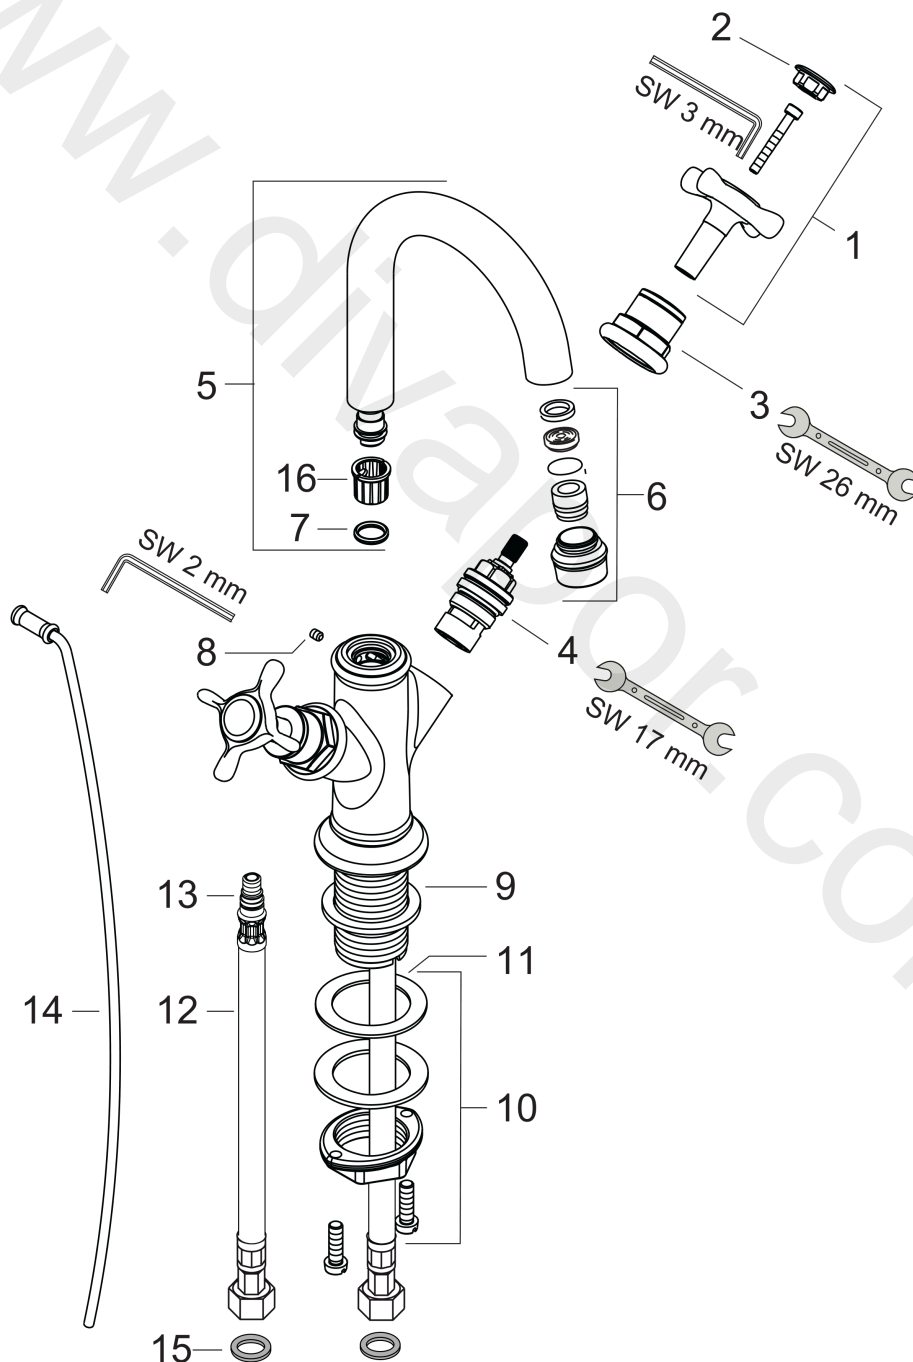

AXOR Montreux

2-handle basin mixer 160 with cross handles for hand wash basins with pop-up waste set

Surfaces: Article Number: 16505830

Exploded Drawing

Year of production: 10/10 - 10/12

AXOR Montreux

2-handle basin mixer 160 with cross handles for hand wash basins with pop-up waste set

Surfaces: Article Number: **16505830**

Spare part list

Year of production: **10/10 - 10/12**

Pos.		Article Number	Price	PU
1	handle	16291830	£ 137,00	1
2	set of screw covers, cold / hot water / neutral	97987000	£ 64,00	1
3	sleeve	97993830	£ 64,00	1
4	shut off unit right closing	94009000	£ 43,00	1
5	spout cpl.	97992830	£ 224,00	1
6	aerator M18x1 (5 l/min)	95378830	£ 64,00	1
7	O-ring 11x2	98127000	£ 3,30	1
8	hollow set screw M4x5	98731000	£ 3,30	1
9	flat seal	98749000	£ 6,10	1
10	fixing set (Ø 32)	13961000	£ 25,00	1
11	lever collar	97548000	£ 3,30	1
12	connection hose 450 mm M8x0,75 G3/8	97206000	£ 35,00	1
13	O-ring 7x1,5	98422000	£ 3,30	1
14	pull rod	98730830	-	1
15	sealing set	95581000	£ 6,10	1
16	lever collar	92849000	£ 9,00	1
a	pop up waste	94139830	£ 173,00	1
b	fixation extension 35 mm	13898000	£ 79,00	1