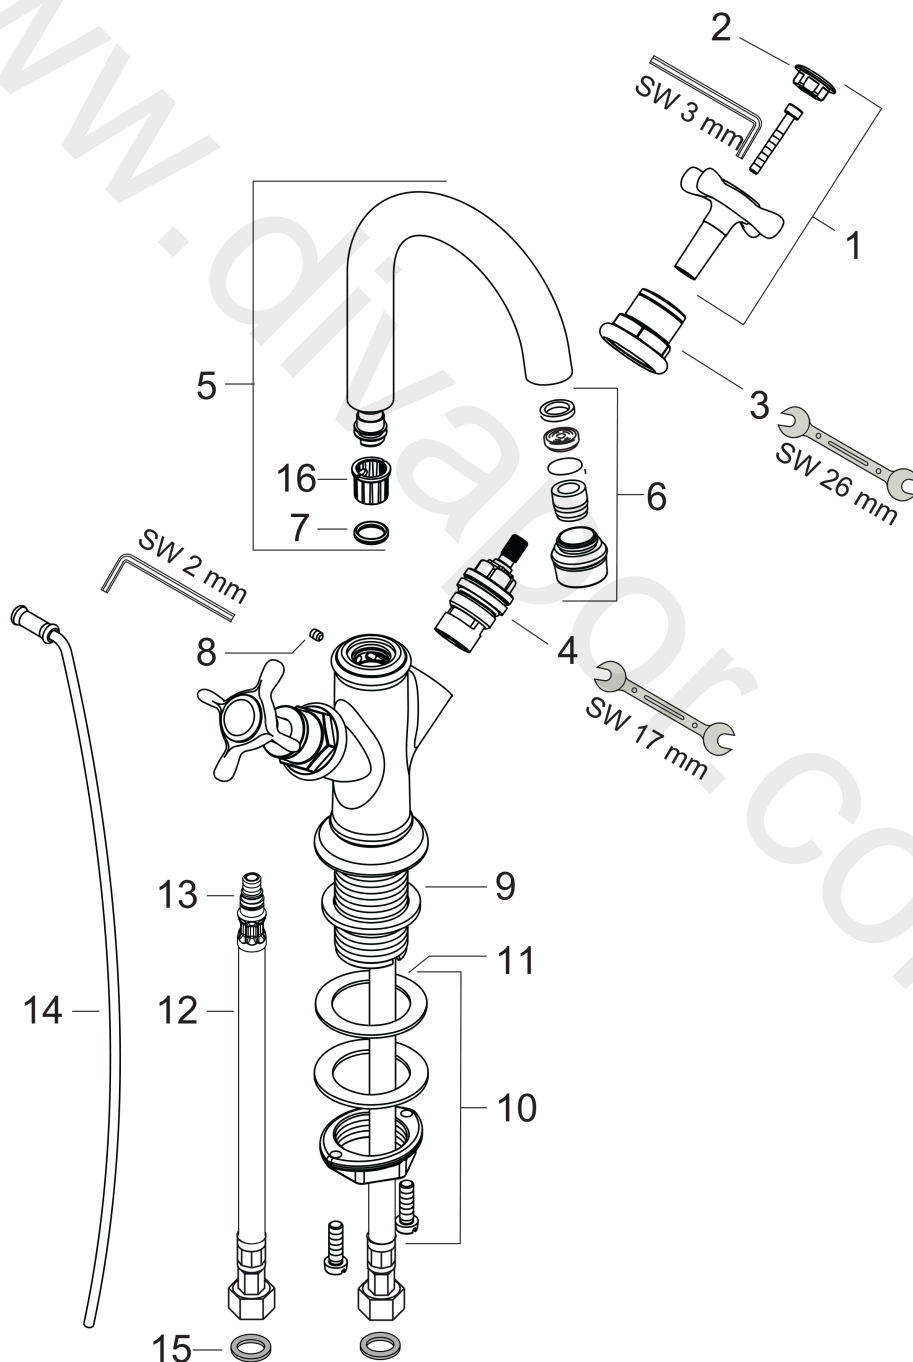

AXOR Montreux

2-handle basin mixer 160 with cross handles for hand wash basins with pop-up waste set

Finish: **Brushed Nickel** Article Number: **16505820**

product features

- consists of: 2-handle basin mixer, waste set
- ComfortZone 160
- projection: 117 mm
- spout height: 159 mm
- swivel range 120°
- spray type: laminar spray
- maximum flow rate at 3 bar: 5 l/min
- ceramic valves hot/cold 90°
- suitable for continuous flow water heaters
- pop-up waste set G 1¼
- connection type: G ¾ connections
- connection dimension: DN15
- WRAS 2203018
- WRAS 2203018 - Approval letter

Finish: **Brushed Nickel** Article Number: **16505820**

Flowchart

AXOR Montreux
2-handle basin mixer 160 with cross handles for hand wash basins with pop-up waste set
 Finish: **Brushed Nickel** Article Number: **16505820**

Exploded Drawing

Year of production: >10/10

AXOR Montreux
2-handle basin mixer 160 with cross handles for hand wash basins with pop-up waste set
 Finish: **Brushed Nickel** Article Number: **16505820**

Spare part list

Year of production: >10/10

Pos.		Article Number	Price	PU
1	handle	16291820	£ 137,00	1
2	set of screw covers, cold / hot water / neutral	97987000	£ 64,00	1
3	sleeve	97993820	£ 79,00	1
4	shut off unit right closing	94009000	£ 43,00	1
5	spout cpl.	97992820	£ 275,00	1
6	aerator M18x1 (5 l/min)	95378820	£ 64,00	1
7	O-ring 11x2	98127000	£ 3,30	1
8	hollow set screw M4x5	98731000	£ 3,30	1
9	flat seal	98749000	£ 6,10	1
10	fixing set (Ø 32)	13961000	£ 25,00	1
11	lever collar	97548000	£ 3,30	1
12	connection hose 450 mm M8x0,75 G3/8	97206000	£ 35,00	1
13	O-ring 7x1,5	98422000	£ 3,30	1
14	pull rod	98730820	£ 51,00	1
15	sealing set	95581000	£ 6,10	1
16	lever collar	92849000	£ 9,00	1
a	pop up waste	94139820	£ 173,00	1
b	fixation extension 35 mm	13898000	£ 79,00	1