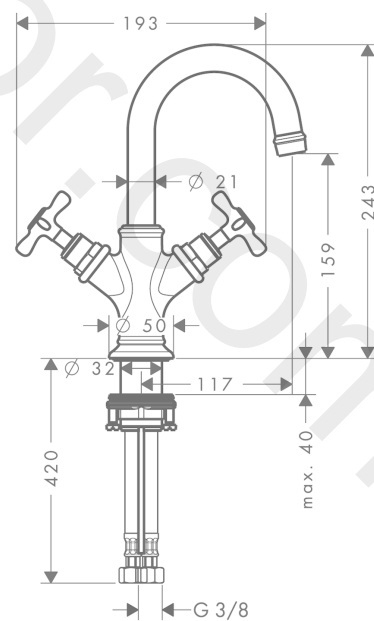

Scale drawing