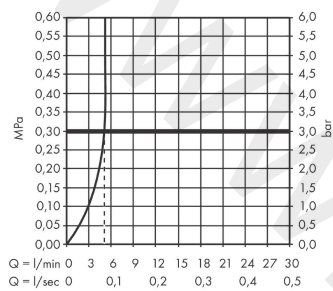

AXOR Montreux

2-handle basin mixer 160 with cross handles for hand wash basins with pop-up waste set

Finish: **Brushed Nickel** Article Number: **16505820**

Flowchart