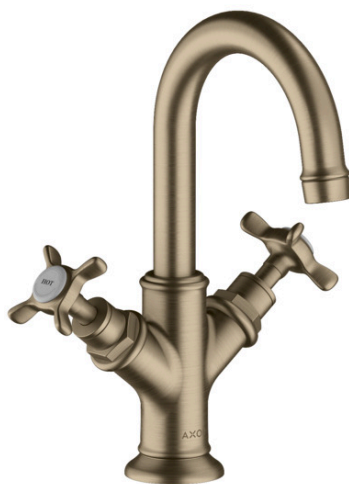

AXOR Montreux

2-handle basin mixer 160 with cross handles for hand wash basins with pop-up waste set

Finish: **Brushed Nickel** Article Number: **16505820**

product features

- consists of: 2-handle basin mixer, waste set
- ComfortZone 160
- projection: 117 mm
- spout height: 159 mm
- swivel range 120°
- spray type: laminar spray
- maximum flow rate at 3 bar: 5 l/min
- ceramic valves hot/cold 90°
- suitable for continuous flow water heaters
- pop-up waste set G 1¼
- connection type: G ¾ connections
- connection dimension: DN15
- WRAS 2203018
- WRAS 2203018 - Approval letter

Article Details

Price excl. VAT

962,50 £

Technology

Product image

Scale drawing

AXOR Montreux

2-handle basin mixer 160 with cross handles for hand wash basins with pop-up waste set

Finish: **Brushed Nickel** Article Number: **16505820**

Flowchart

AXOR Montreux
2-handle basin mixer 160 with cross handles for hand wash basins with pop-up waste set
 Finish: **Brushed Nickel** Article Number: **16505820**

Exploded Drawing

Year of production: >10/10

AXOR Montreux
2-handle basin mixer 160 with cross handles for hand wash basins with pop-up waste set
 Finish: **Brushed Nickel** Article Number: **16505820**

Spare part list