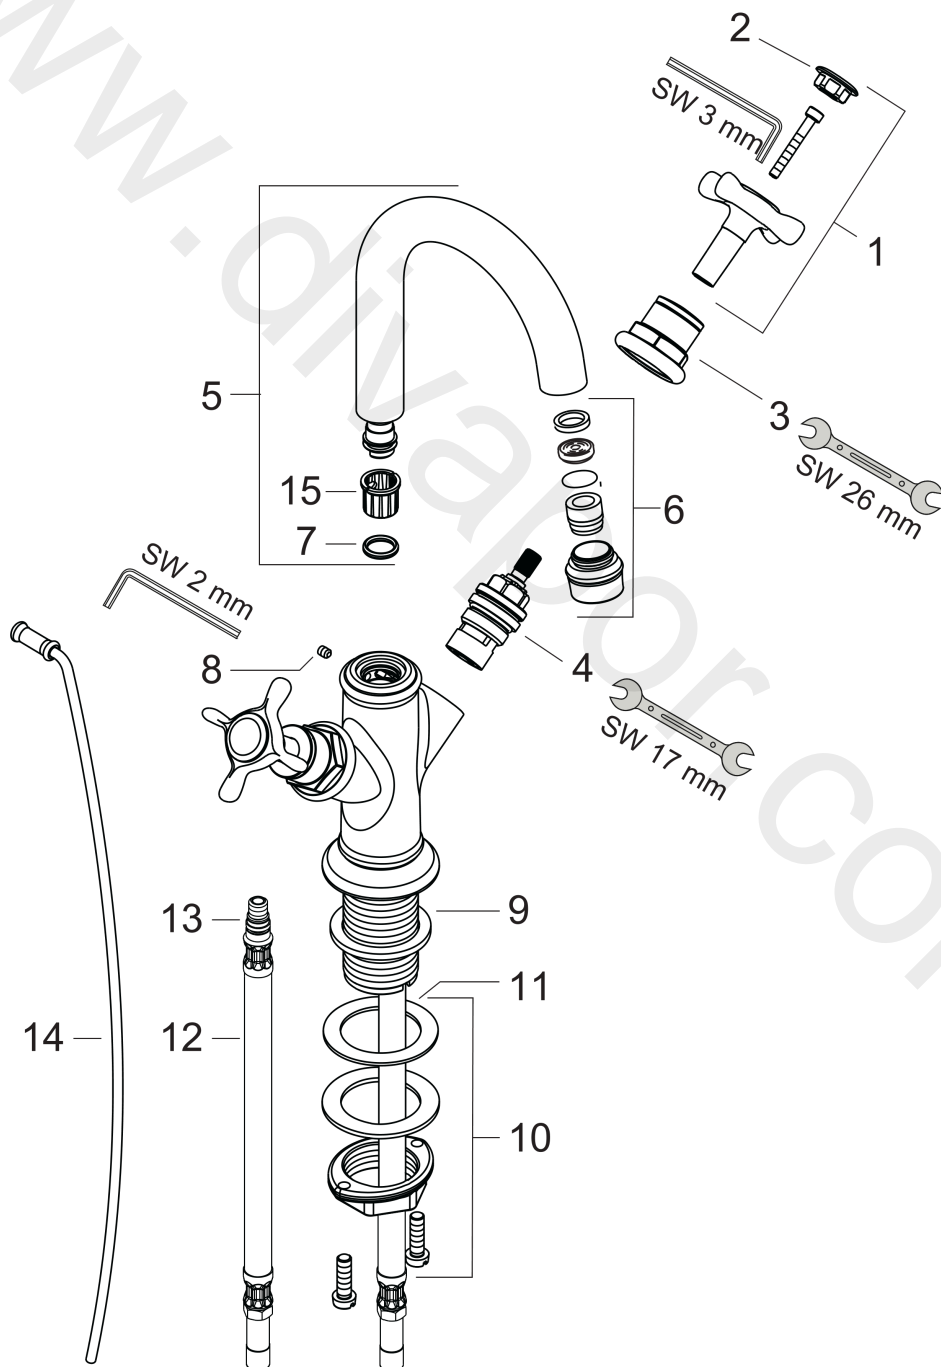

AXOR Montreux
2-handle basin mixer 160 with cross handles for hand wash basins with pop-up waste set
 Surfaces: Article Number: **16505820**

Exploded Drawing

Year of production: **04/06 - 12/09**

AXOR Montreux

2-handle basin mixer 160 with cross handles for hand wash basins with pop-up waste set

Surfaces: Article Number: **16505820**

Spare part list

Year of production: **04/06 - 12/09**

Pos.		Article Number	Price	PU
1	handle	16291820	£ 137,00	1
2	set of screw covers, cold / hot water / neutral	97987000	£ 64,00	1
3	sleeve	97993820	£ 79,00	1
4	shut off unit right closing	94009000	£ 43,00	1
5	spout cpl.	97992820	£ 275,00	1
6	O-ring 11x2	98127000	£ 3,30	1
7	aerator laminar M18x1 (7 l/min)	97991820	£ 64,00	1
8	hollow set screw M4x5	98731000	£ 3,30	1
9	flat seal	98749000	£ 6,10	1
10	fixing set (Ø 32)	13961000	£ 25,00	1
11	lever collar	97548000	£ 3,30	1
12	connection hose 450 mm M8x0,75 G3/8	97206000	£ 35,00	1
13	O-ring 7x1,5	98422000	£ 3,30	1
14	pull rod	98730820	£ 51,00	1
15	lever collar	92849000	£ 9,00	1
a	pop up waste	94139820	£ 173,00	1
b	fixation extension 35 mm	13898000	£ 79,00	1