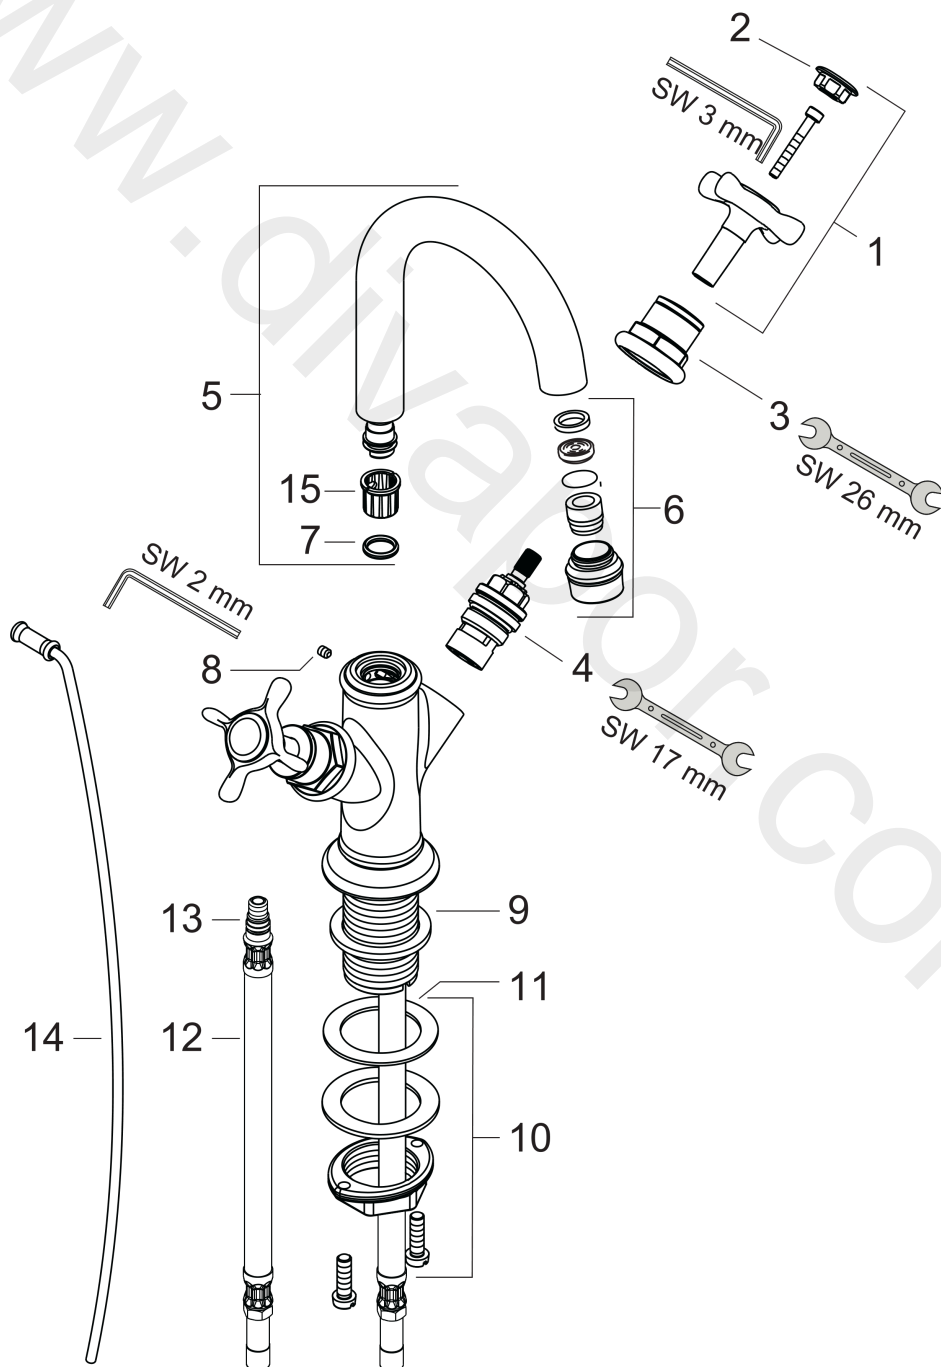

**AXOR Montreux**  
**2-handle basin mixer 160 with cross handles for hand wash basins with pop-up waste set**  
 Surfaces: Article Number: **16505820**

## Exploded Drawing

Year of production: **01/10 - 09/10**

## AXOR Montreux

**2-handle basin mixer 160 with cross handles for hand wash basins with pop-up waste set**

Surfaces: Article Number: **16505820**

### Spare part list

Year of production: **01/10 - 09/10**

Pos.		Article Number	Price	PU
1	handle	16291820	£ 137,00	1
2	set of screw covers, cold / hot water / neutral	97987000	£ 64,00	1
3	sleeve	97993820	£ 79,00	1
4	shut off unit right closing	94009000	£ 43,00	1
5	spout cpl.	97992820	£ 275,00	1
6	aerator M18x1 (5 l/min)	95378820	£ 64,00	1
7	O-ring 11x2	98127000	£ 3,30	1
8	hollow set screw M4x5	98731000	£ 3,30	1
9	flat seal	98749000	£ 6,10	1
10	fixing set (Ø 32)	13961000	£ 25,00	1
11	lever collar	97548000	£ 3,30	1
12	connection hose 450 mm M8x0,75 G3/8	97206000	£ 35,00	1
13	O-ring 7x1,5	98422000	£ 3,30	1
14	pull rod	98730820	£ 51,00	1
15	lever collar	92849000	£ 9,00	1
a	pop up waste	94139820	£ 173,00	1
b	fixation extension 35 mm	13898000	£ 79,00	1