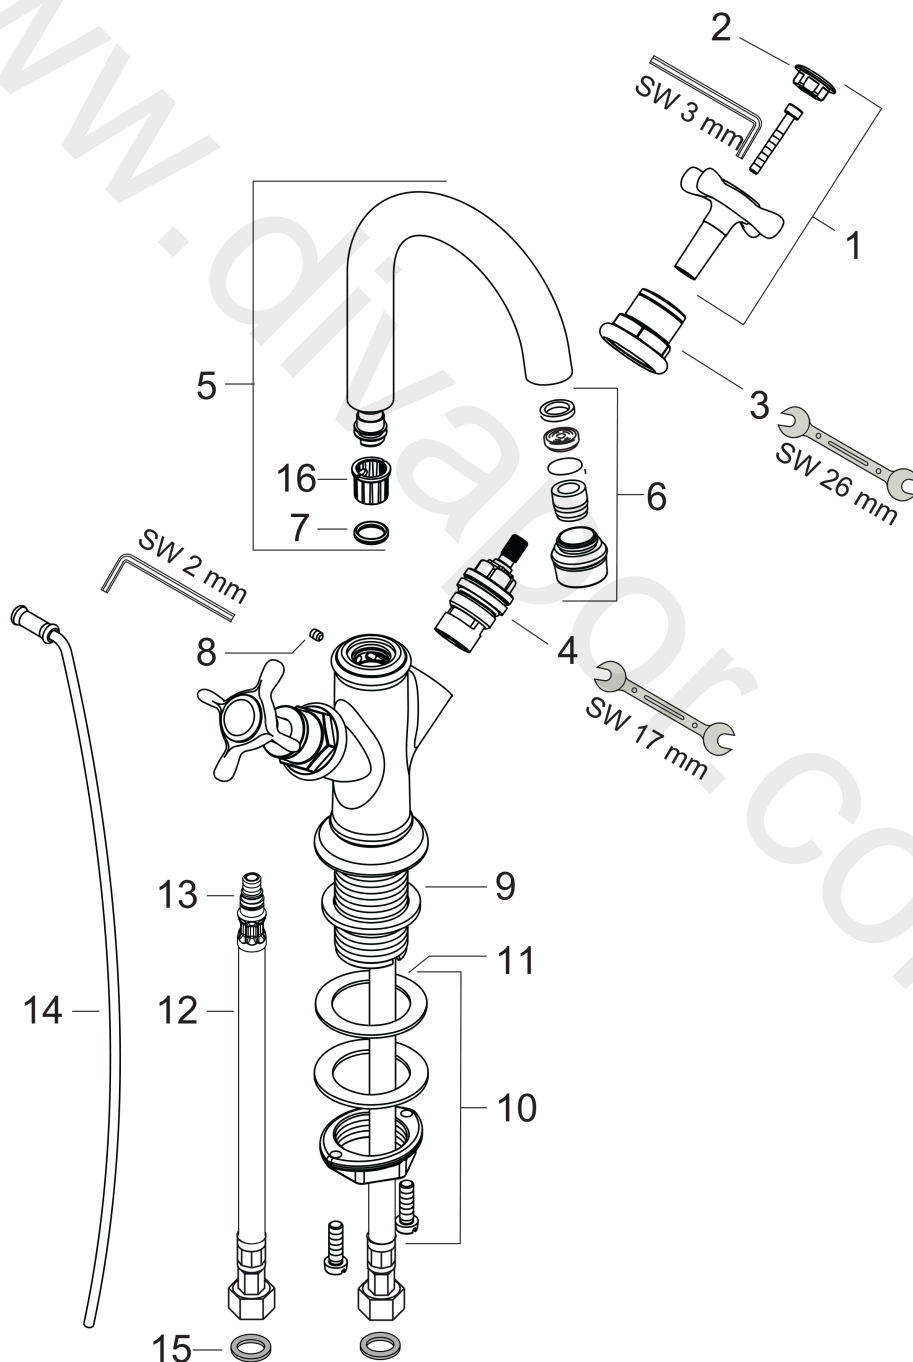

AXOR Montreux

2-handle basin mixer 160 with cross handles for hand wash basins with pop-up waste set

Finish: **Chrome** Article Number: **16505000**

Flowchart

AXOR Montreux
2-handle basin mixer 160 with cross handles for hand wash basins with pop-up waste set
 Finish: **Chrome** Article Number: **16505000**

Exploded Drawing

Year of production: >10/10

AXOR Montreux

2-handle basin mixer 160 with cross handles for hand wash basins with pop-up waste set

Finish: **Chrome** Article Number: **16505000**

Spare part list

Year of production: >10/10

Pos.		Article Number	Price	PU
1	handle	16291000	£ 96,00	1
2	set of screw covers, cold / hot water / neutral	97987000	£ 64,00	1
3	sleeve	97993000	£ 51,00	1
4	shut off unit right closing	94009000	£ 43,00	1
5	spout cpl.	97992000	£ 173,00	1
6	aerator M18x1 (5 l/min)	95378000	£ 43,00	1
7	O-ring 11x2	98127000	£ 3,30	1
8	hollow set screw M4x5	98731000	£ 3,30	1
9	flat seal	98749000	£ 6,10	1
10	fixing set (Ø 32)	13961000	£ 25,00	1
11	lever collar	97548000	£ 3,30	1
12	connection hose 450 mm M8x0,75 G3/8	97206000	£ 35,00	1
13	O-ring 7x1,5	98422000	£ 3,30	1
14	pull rod	98730000	£ 35,00	1
15	sealing set	95581000	£ 6,10	1
16	lever collar	92849000	£ 9,00	1
a	pop up waste	94139000	£ 96,00	1
b	fixation extension 35 mm	13898000	£ 79,00	1