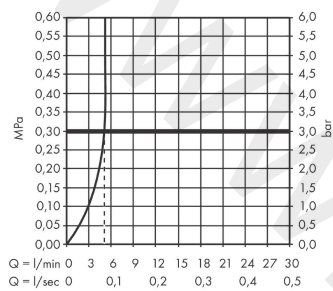

AXOR Montreux

2-handle basin mixer 160 with cross handles for hand wash basins with pop-up waste set

Finish: **Chrome** Article Number: **16505000**

Flowchart

AXOR Montreux
2-handle basin mixer 160 with cross handles for hand wash basins with pop-up waste set
 Finish: **Chrome** Article Number: **16505000**

Exploded Drawing

Year of production: >10/10

AXOR Montreux

2-handle basin mixer 160 with cross handles for hand wash basins with pop-up waste set

Finish: **Chrome** Article Number: **16505000**

Spare part list

Year of production: >10/10

Pos.		Article Number	Price	PU
1	handle	16291000	£ 96,00	1
2	set of screw covers, cold / hot water / neutral	97987000	£ 64,00	1
3	sleeve	97993000	£ 51,00	1
4	shut off unit right closing	94009000	£ 43,00	1
5	spout cpl.	97992000	£ 173,00	1
6	aerator M18x1 (5 l/min)	95378000	£ 43,00	1
7	O-ring 11x2	98127000	£ 3,30	1
8	hollow set screw M4x5	98731000	£ 3,30	1
9	flat seal	98749000	£ 6,10	1
10	fixing set (Ø 32)	13961000	£ 25,00	1
11	lever collar	97548000	£ 3,30	1
12	connection hose 450 mm M8x0,75 G3/8	97206000	£ 35,00	1
13	O-ring 7x1,5	98422000	£ 3,30	1
14	pull rod	98730000	£ 35,00	1
15	sealing set	95581000	£ 6,10	1
16	lever collar	92849000	£ 9,00	1
a	pop up waste	94139000	£ 96,00	1
b	fixation extension 35 mm	13898000	£ 79,00	1