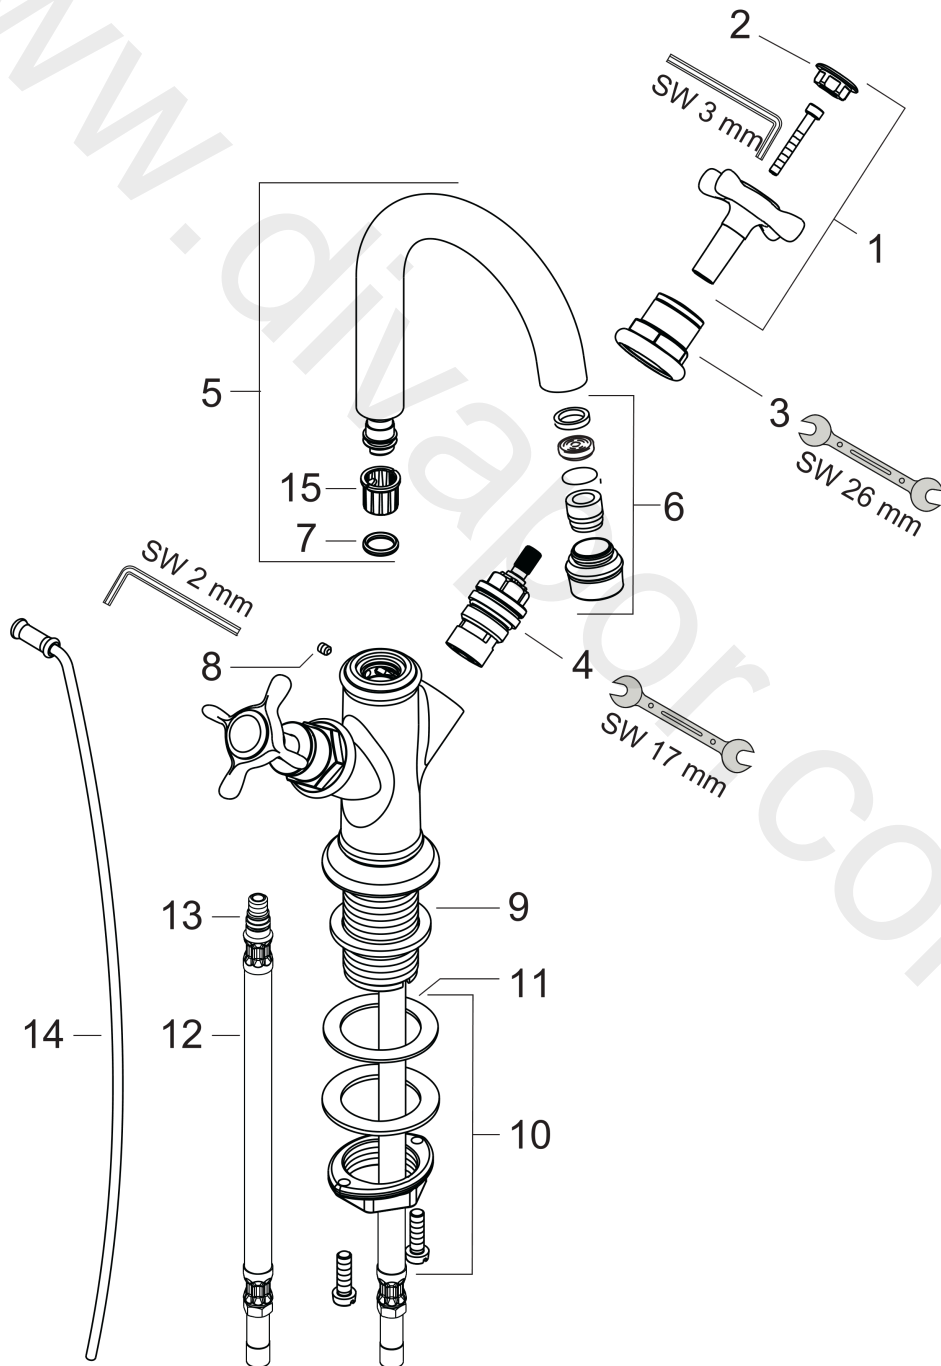

AXOR Montreux

2-handle basin mixer 160 with cross handles for hand wash basins with pop-up waste set

Surfaces: Article Number: **16505000**

Exploded Drawing

Year of production: **04/06 - 12/09**

AXOR Montreux

2-handle basin mixer 160 with cross handles for hand wash basins with pop-up waste set

Surfaces: Article Number: **16505000**

Spare part list

Year of production: **04/06 - 12/09**

Pos.		Article Number	Price	PU
1	handle	16291000	£ 96,00	1
2	set of screw covers, cold / hot water / neutral	97987000	£ 64,00	1
3	sleeve	97993000	£ 51,00	1
4	shut off unit right closing	94009000	£ 43,00	1
5	spout cpl.	97992000	£ 173,00	1
6	aerator laminar M18x1 (7 l/min)	97991000	£ 43,00	1
7	O-ring 11x2	98127000	£ 3,30	1
8	hollow set screw M4x5	98731000	£ 3,30	1
9	flat seal	98749000	£ 6,10	1
10	fixing set (Ø 32)	13961000	£ 25,00	1
11	lever collar	97548000	£ 3,30	1
12	connection hose 450 mm M8x0,75 G3/8	97206000	£ 35,00	1
13	O-ring 7x1,5	98422000	£ 3,30	1
14	pull rod	98730000	£ 35,00	1
15	lever collar	92849000	£ 9,00	1
a	pop up waste	94139000	£ 96,00	1
b	fixation extension 35 mm	13898000	£ 79,00	1