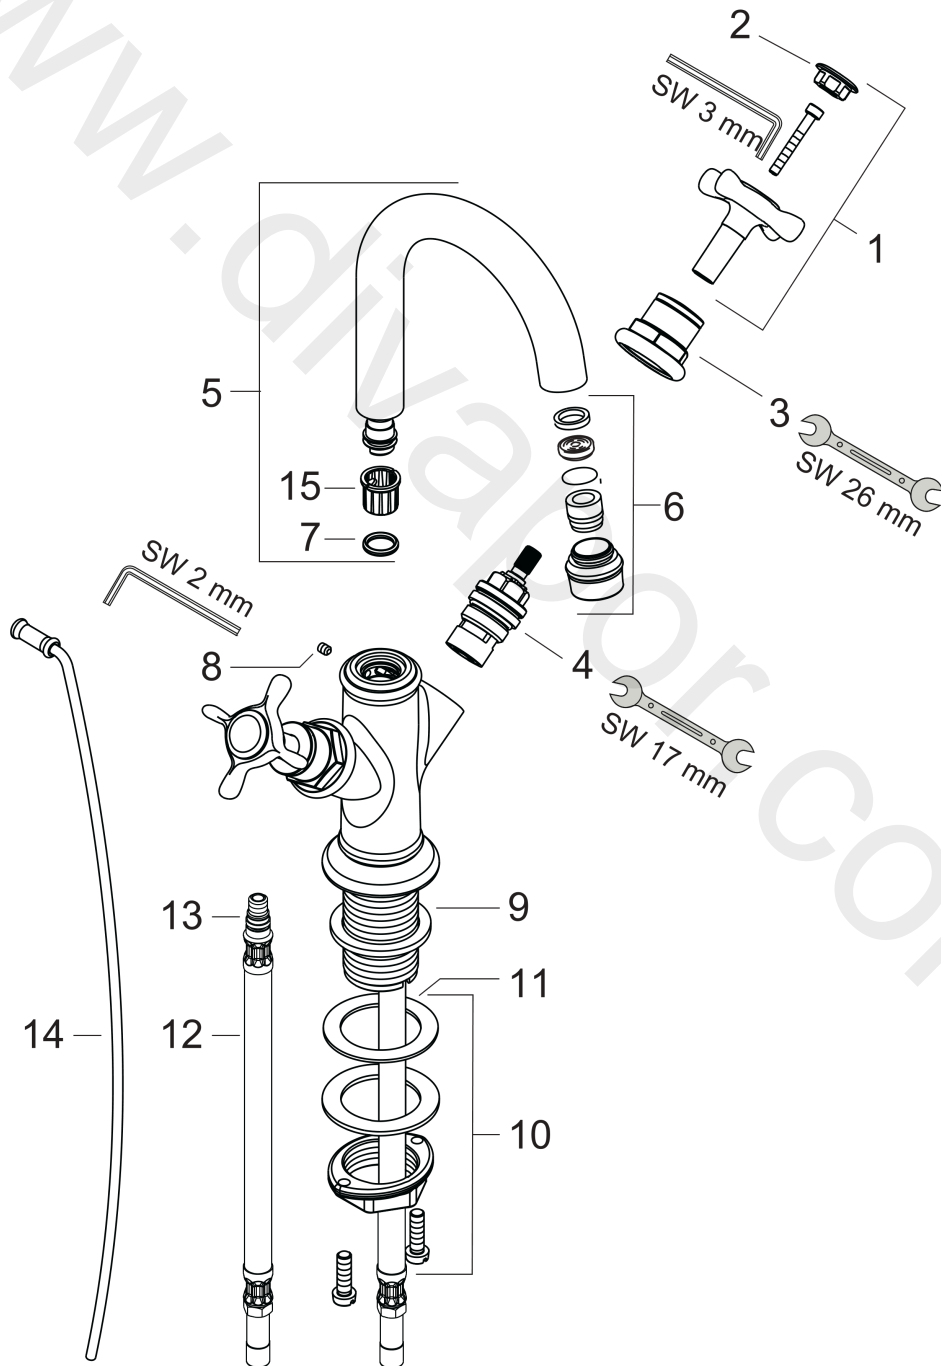

AXOR Montreux

2-handle basin mixer 160 with cross handles for hand wash basins with pop-up waste set

Surfaces: Article Number: **16505000**

Exploded Drawing

Year of production: **01/10 - 09/10**

AXOR Montreux

2-handle basin mixer 160 with cross handles for hand wash basins with pop-up waste set

Surfaces: Article Number: **16505000**

Spare part list

Year of production: **01/10 - 09/10**

Pos.		Article Number	Price	PU
1	handle	16291000	£ 96,00	1
2	set of screw covers, cold / hot water / neutral	97987000	£ 64,00	1
3	sleeve	97993000	£ 51,00	1
4	shut off unit right closing	94009000	£ 43,00	1
5	spout cpl.	97992000	£ 173,00	1
6	aerator M18x1 (5 l/min)	95378000	£ 43,00	1
7	O-ring 11x2	98127000	£ 3,30	1
8	hollow set screw M4x5	98731000	£ 3,30	1
9	flat seal	98749000	£ 6,10	1
10	fixing set (Ø 32)	13961000	£ 25,00	1
11	lever collar	97548000	£ 3,30	1
12	connection hose 450 mm M8x0,75 G3/8	97206000	£ 35,00	1
13	O-ring 7x1,5	98422000	£ 3,30	1
14	pull rod	98730000	£ 35,00	1
15	lever collar	92849000	£ 9,00	1
a	pop up waste	94139000	£ 96,00	1
b	fixation extension 35 mm	13898000	£ 79,00	1