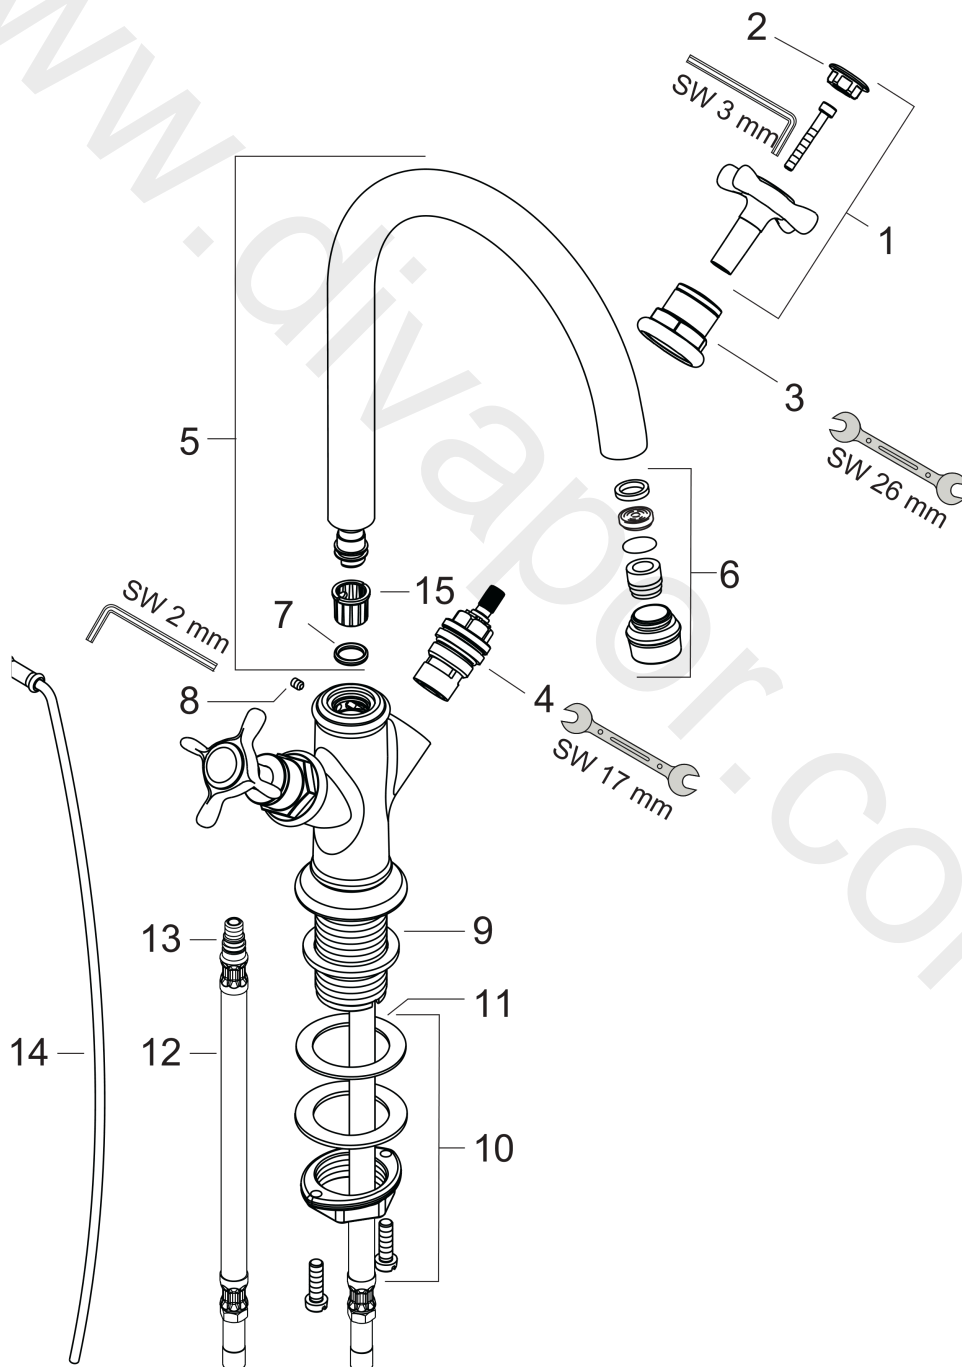

AXOR Montreux
2-handle basin mixer 210 with cross handles and pop-up waste set
Surfaces: Article Number: 16502830

Exploded Drawing

Year of production: 04/06 - 12/09

AXOR Montreux
2-handle basin mixer 210 with cross handles and pop-up waste set
 Surfaces: Article Number: **16502830**

Spare part list

Year of production: **04/06 - 12/09**

Pos.		Article Number	Price	PU
1	handle	16291830	£ 137,00	1
2	set of screw covers, cold / hot water / neutral	97987000	£ 64,00	1
3	sleeve	97993830	£ 64,00	1
4	shut off unit right closing	94009000	£ 43,00	1
5	spout cpl.	97990830	£ 275,00	1
6	aerator laminar M18x1 (7 l/min)	97991830	£ 64,00	1
7	O-ring 11x2	98127000	£ 3,30	1
8	hollow set screw M4x5	98731000	£ 3,30	1
9	flat seal	98749000	£ 6,10	1
10	fixing set (Ø 32)	13961000	£ 25,00	1
11	lever collar	97548000	£ 3,30	1
12	connection hose 450 mm M8x0,75 G3/8	97206000	£ 35,00	1
13	O-ring 7x1,5	98422000	£ 3,30	1
14	pull rod	98730830	-	1
15	lever collar	92849000	£ 9,00	1
a	pop up waste	94139830	£ 173,00	1
b	fixation extension 35 mm	13898000	£ 79,00	1