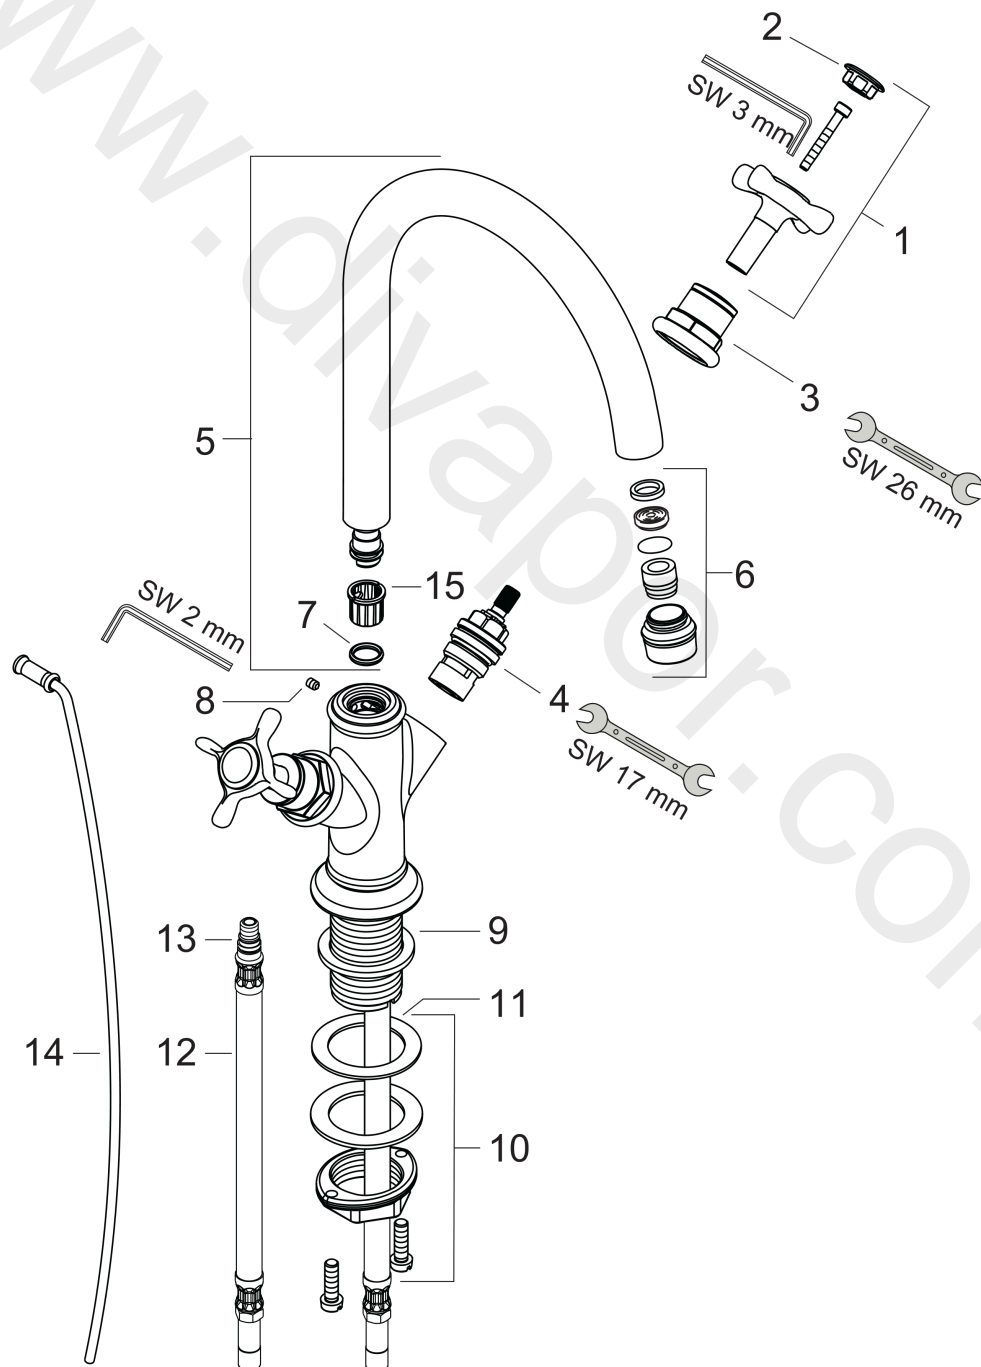

**AXOR Montreux**  
**2-handle basin mixer 210 with cross handles and pop-up waste set**  
 Surfaces: Article Number: **16502830**

## Exploded Drawing

Year of production: **01/10 - 09/10**

**AXOR Montreux**  
**2-handle basin mixer 210 with cross handles and pop-up waste set**  
 Surfaces: Article Number: **16502830**

## Spare part list

Year of production: **01/10 - 09/10**

Pos.		Article Number	Price	PU
1	handle	16291830	£ 137,00	1
2	set of screw covers, cold / hot water / neutral	97987000	£ 64,00	1
3	sleeve	97993830	£ 64,00	1
4	shut off unit right closing	94009000	£ 43,00	1
5	spout cpl.	97990830	£ 275,00	1
6	aerator M18x1 (5 l/min)	95378830	£ 64,00	1
7	O-ring 11x2	98127000	£ 3,30	1
8	hollow set screw M4x5	98731000	£ 3,30	1
9	flat seal	98749000	£ 6,10	1
10	fixing set (Ø 32)	13961000	£ 25,00	1
11	lever collar	97548000	£ 3,30	1
12	connection hose 450 mm M8x0,75 G3/8	97206000	£ 35,00	1
13	O-ring 7x1,5	98422000	£ 3,30	1
14	pull rod	98730830	-	1
15	lever collar	92849000	£ 9,00	1
a	pop up waste	94139830	£ 173,00	1
b	fixation extension 35 mm	13898000	£ 79,00	1