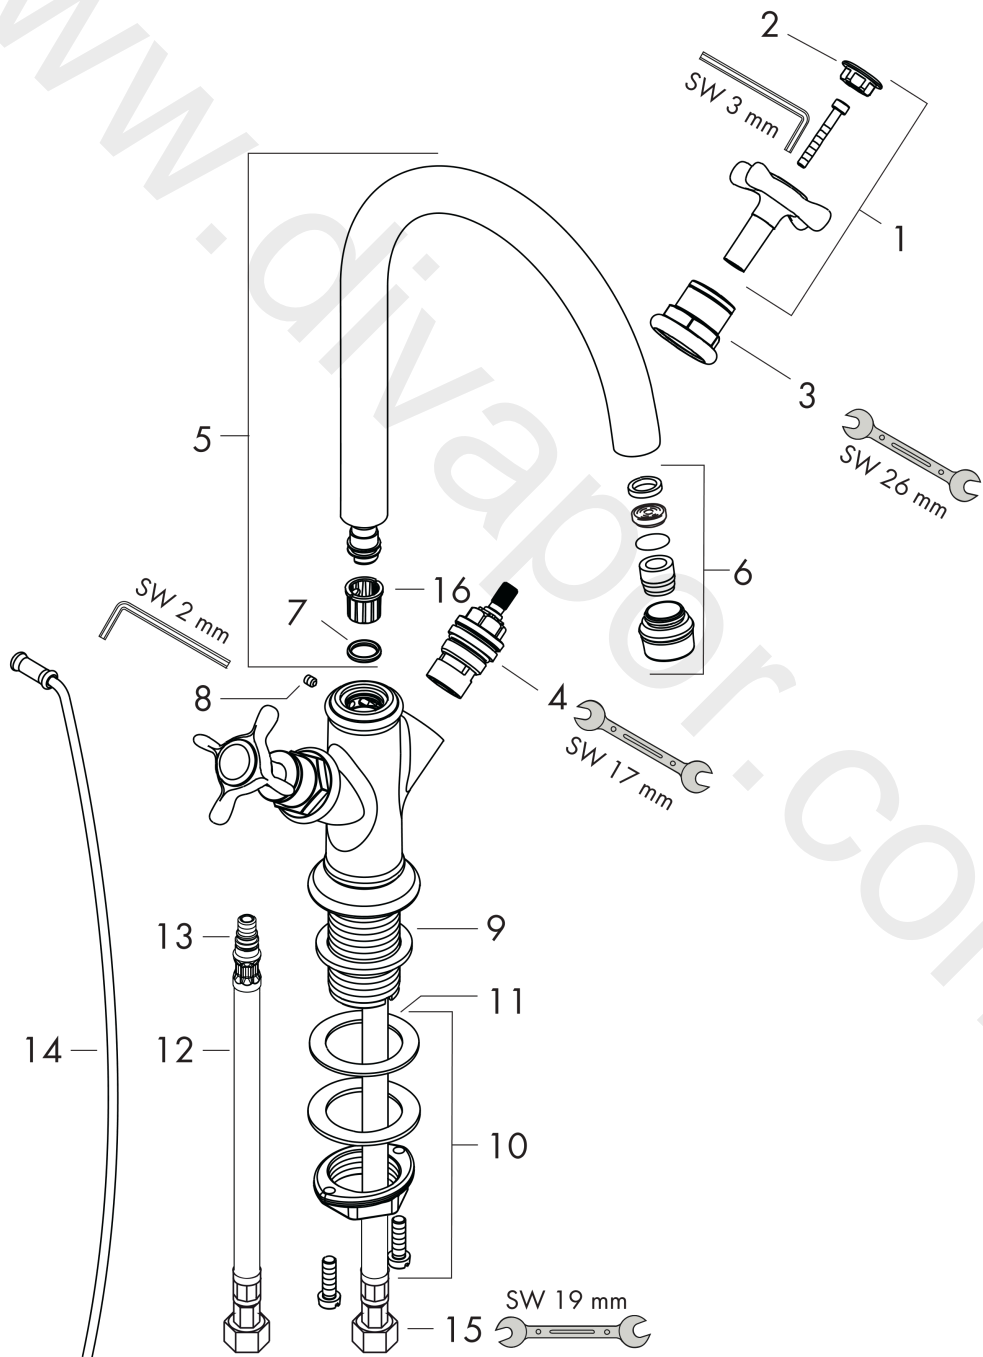

AXOR Montreux
2-handle basin mixer 210 with cross handles and pop-up waste set
 Surfaces: Article Number: **16502830**

Exploded Drawing

Year of production: **10/10 - 12/11**

AXOR Montreux
2-handle basin mixer 210 with cross handles and pop-up waste set
 Surfaces: Article Number: **16502830**

Spare part list

Year of production: **10/10 - 12/11**

Pos.		Article Number	Price	PU
1	handle	16291830	£ 137,00	1
2	set of screw covers, cold / hot water / neutral	97987000	£ 64,00	1
3	sleeve	97993830	£ 64,00	1
4	shut off unit right closing	94009000	£ 43,00	1
5	spout cpl.	97990830	£ 275,00	1
6	aerator M18x1 (5 l/min)	95378830	£ 64,00	1
7	O-ring 11x2	98127000	£ 3,30	1
8	hollow set screw M4x5	98731000	£ 3,30	1
9	flat seal	98749000	£ 6,10	1
10	fixing set (Ø 32)	13961000	£ 25,00	1
11	lever collar	97548000	£ 3,30	1
12	connection hose 450 mm M8x0,75 G3/8	97206000	£ 35,00	1
13	O-ring 7x1,5	98422000	£ 3,30	1
14	pull rod	98730830	-	1
15	sealing set	95581000	£ 6,10	1
16	lever collar	92849000	£ 9,00	1
a	pop up waste	94139830	£ 173,00	1
b	fixation extension 35 mm	13898000	£ 79,00	1