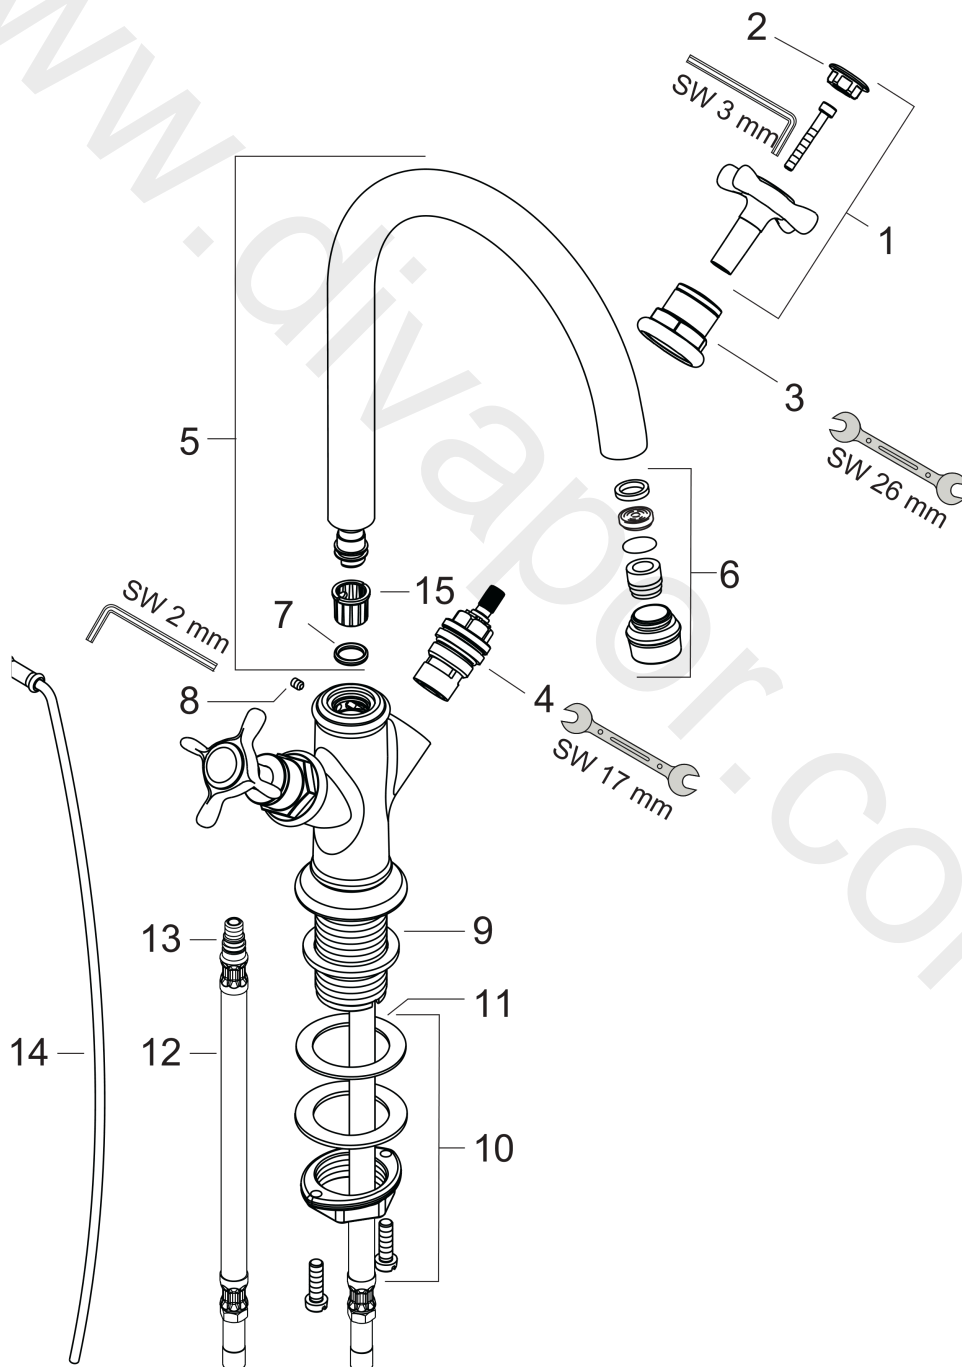

**AXOR Montreux**  
**2-handle basin mixer 210 with cross handles and pop-up waste set**  
Surfaces: Article Number: **16502820**

## Exploded Drawing

Year of production: **04/06 - 12/09**

**AXOR Montreux**  
**2-handle basin mixer 210 with cross handles and pop-up waste set**  
 Surfaces: Article Number: **16502820**

## Spare part list

Year of production: **04/06 - 12/09**

Pos.		Article Number	Price	PU
1	handle	16291820	£ 137,00	1
2	set of screw covers, cold / hot water / neutral	97987000	£ 64,00	1
3	sleeve	97993820	£ 79,00	1
4	shut off unit right closing	94009000	£ 43,00	1
5	spout cpl.	97990820	£ 370,00	1
6	aerator laminar M18x1 (7 l/min)	97991820	£ 64,00	1
7	O-ring 11x2	98127000	£ 3,30	1
8	hollow set screw M4x5	98731000	£ 3,30	1
9	flat seal	98749000	£ 6,10	1
10	fixing set (Ø 32)	13961000	£ 25,00	1
11	lever collar	97548000	£ 3,30	1
12	connection hose 450 mm M8x0,75 G3/8	97206000	£ 35,00	1
13	O-ring 7x1,5	98422000	£ 3,30	1
14	pull rod	98730820	£ 51,00	1
15	lever collar	92849000	£ 9,00	1
a	pop up waste	94139820	£ 173,00	1
b	fixation extension 35 mm	13898000	£ 79,00	1