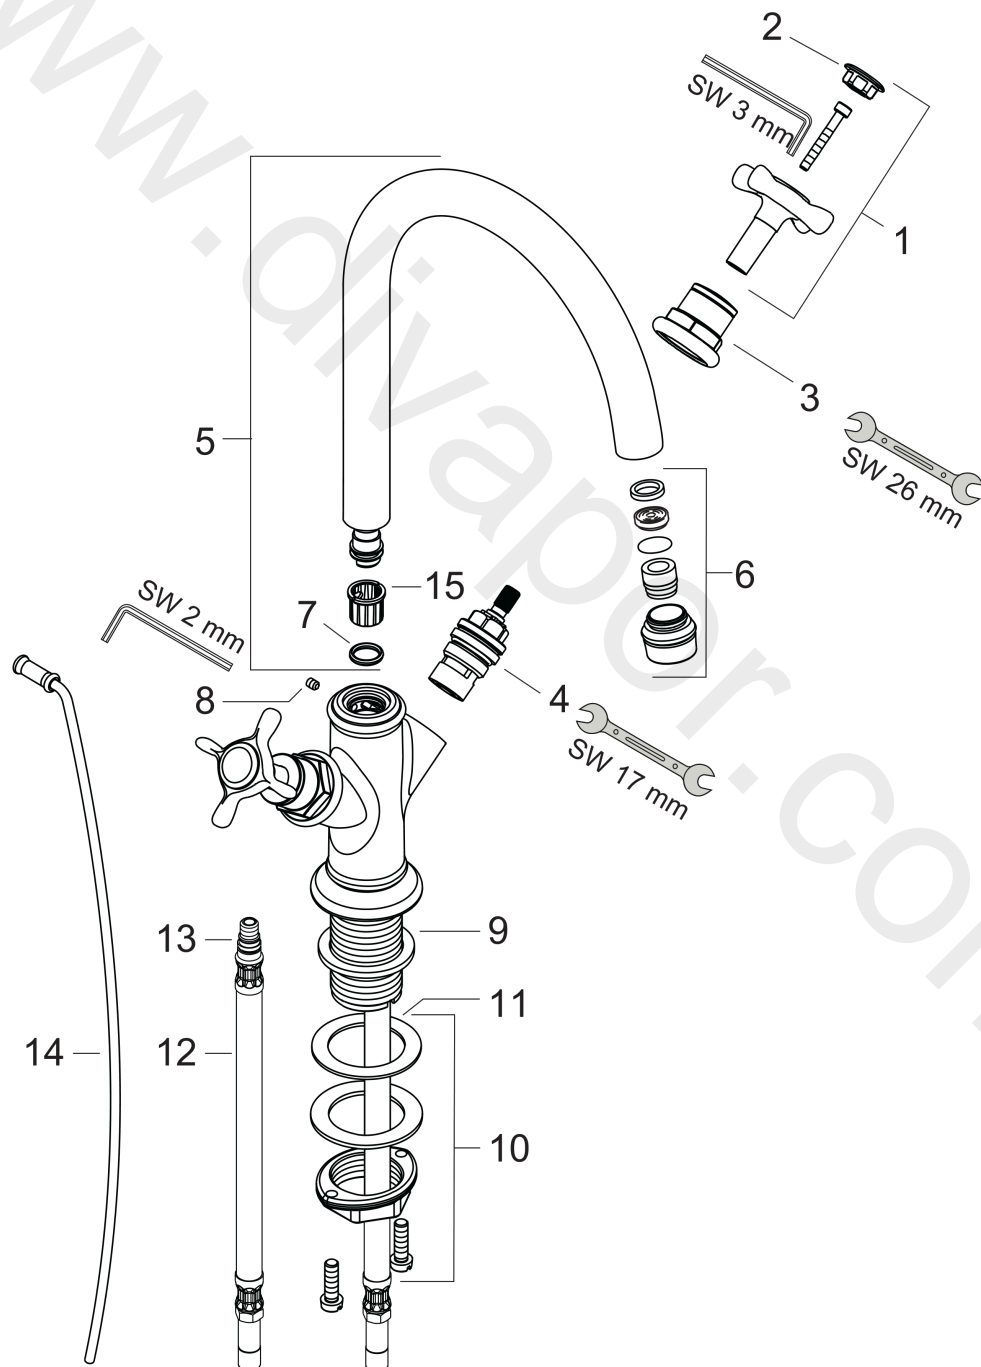

AXOR Montreux
2-handle basin mixer 210 with cross handles and pop-up waste set
Surfaces: Article Number: **16502820**

Exploded Drawing

Year of production: **01/10 - 09/10**

AXOR Montreux
2-handle basin mixer 210 with cross handles and pop-up waste set
 Surfaces: Article Number: **16502820**

Spare part list

Year of production: **01/10 - 09/10**

Pos.		Article Number	Price	PU
1	handle	16291820	£ 137,00	1
2	set of screw covers, cold / hot water / neutral	97987000	£ 64,00	1
3	sleeve	97993820	£ 79,00	1
4	shut off unit right closing	94009000	£ 43,00	1
5	spout cpl.	97990820	£ 370,00	1
6	aerator M18x1 (5 l/min)	95378820	£ 64,00	1
7	O-ring 11x2	98127000	£ 3,30	1
8	hollow set screw M4x5	98731000	£ 3,30	1
9	flat seal	98749000	£ 6,10	1
10	fixing set (Ø 32)	13961000	£ 25,00	1
11	lever collar	97548000	£ 3,30	1
12	connection hose 450 mm M8x0,75 G3/8	97206000	£ 35,00	1
13	O-ring 7x1,5	98422000	£ 3,30	1
14	pull rod	98730820	£ 51,00	1
15	lever collar	92849000	£ 9,00	1
a	pop up waste	94139820	£ 173,00	1
b	fixation extension 35 mm	13898000	£ 79,00	1