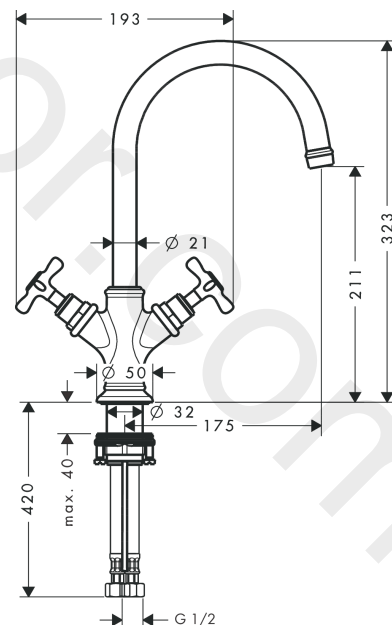

AXOR Montreux
2-handle basin mixer 210 with cross handles and pop-up waste set
 Finish: **Chrome** Article Number: **16502007**

product features

- ComfortZone 210
- projection: 175 mm
- spout height: 211 mm
- handle variant: cross handle
- swivel range 120°
- spray type: normal spray
- maximum flow rate at 3 bar: 5 l/min
- ceramic valves hot/ cold 180°
- suitable for continuous flow water heaters
- pop-up waste set G 1¼
- connection type: G ½ connections
- connection dimension: DN15

Technology

Product image

Scale drawing

AXOR Montreux
2-handle basin mixer 210 with cross handles and pop-up waste set
Finish: **Chrome** Article Number: **16502007**

Flowchart

AXOR Montreux
2-handle basin mixer 210 with cross handles and pop-up waste set
 Finish: **Chrome** Article Number: **16502007**

Exploded Drawing

Year of production: >10/18

AXOR Montreux
2-handle basin mixer 210 with cross handles and pop-up waste set
 Finish: **Chrome** Article Number: **16502007**

Spare part list

Year of production: >10/18

Pos.		Article Number	Price	PU
1	handle	16291000	£ 96,00	1
2	set of screw covers, cold / hot water / neutral	97987000	£ 64,00	1
3	sleeve	97993000	£ 51,00	1
4	shut off unit right closing	94009000	£ 43,00	1
5	spout cpl.	97990000	£ 224,00	1
6	aerator M18x1 (5 l/min)	95378000	£ 43,00	1
7	O-ring 11x2	98127000	£ 3,30	1
8	hollow set screw M4x5	98731000	£ 3,30	1
9	flat seal	98749000	£ 6,10	1
10	fixing set (Ø 32)	13961000	£ 25,00	1
11	lever collar	97548000	£ 3,30	1
12	connection hose 450 mm M8x0,75 G½	97443000	£ 20,50	1
13	O-ring 6,6x1,6	93019000	£ 3,30	1
14	pull rod	98730000	£ 35,00	1
a	pop up waste	94139007	-	1
b	fixation extension 35 mm	13898000	£ 79,00	1