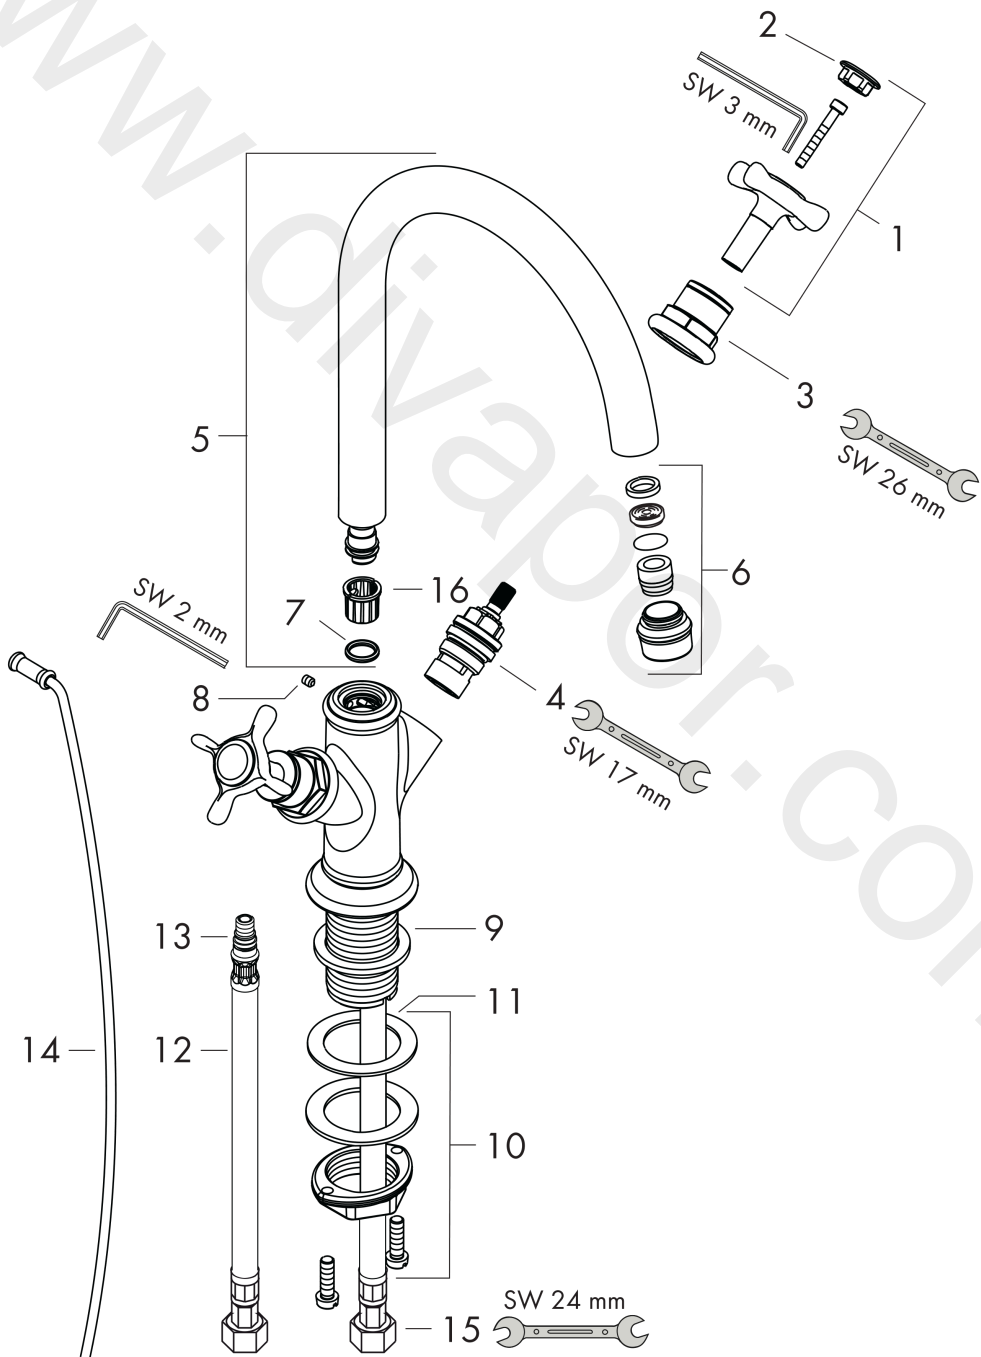

AXOR Montreux
2-handle basin mixer 210 with cross handles and pop-up waste set
 Finish: **Chrome** Article Number: **16502007**

product features

- ComfortZone 210
- projection: 175 mm
- spout height: 211 mm
- handle variant: cross handle
- swivel range 120°
- spray type: normal spray
- maximum flow rate at 3 bar: 5 l/min
- ceramic valves hot/ cold 180°
- suitable for continuous flow water heaters
- pop-up waste set G 1¼
- connection type: G ½ connections
- connection dimension: DN15

Technology

Product image

Scale drawing

AXOR Montreux
2-handle basin mixer 210 with cross handles and pop-up waste set
Finish: **Chrome** Article Number: **16502007**

Flowchart

AXOR Montreux
2-handle basin mixer 210 with cross handles and pop-up waste set
 Finish: **Chrome** Article Number: **16502007**

Exploded Drawing

Year of production: >10/18

AXOR Montreux
2-handle basin mixer 210 with cross handles and pop-up waste set
 Finish: **Chrome** Article Number: **16502007**

Spare part list

Year of production: >10/18

Pos.		Article Number	Price	PU
1	handle	16291000	£ 96,00	1
2	set of screw covers, cold / hot water / neutral	97987000	£ 64,00	1
3	sleeve	97993000	£ 51,00	1
4	shut off unit right closing	94009000	£ 43,00	1
5	spout cpl.	97990000	£ 224,00	1
6	aerator M18x1 (5 l/min)	95378000	£ 43,00	1
7	O-ring 11x2	98127000	£ 3,30	1
8	hollow set screw M4x5	98731000	£ 3,30	1
9	flat seal	98749000	£ 6,10	1
10	fixing set (Ø 32)	13961000	£ 25,00	1
11	lever collar	97548000	£ 3,30	1
12	connection hose 450 mm M8x0,75 G½	97443000	£ 20,50	1
13	O-ring 6,6x1,6	93019000	£ 3,30	1
14	pull rod	98730000	£ 35,00	1
a	pop up waste	94139007	-	1
b	fixation extension 35 mm	13898000	£ 79,00	1