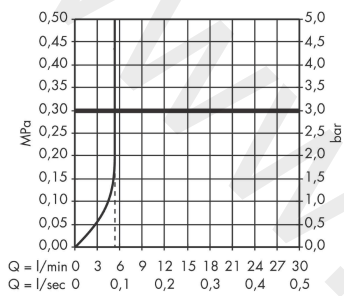

AXOR Montreux
2-handle basin mixer 210 with cross handles and pop-up waste set
 Finish: **Chrome** Article Number: **16502007**

product features

- ComfortZone 210
- projection: 175 mm
- spout height: 211 mm
- handle variant: cross handle
- swivel range 120°
- spray type: normal spray
- maximum flow rate at 3 bar: 5 l/min
- ceramic valves hot/ cold 180°
- suitable for continuous flow water heaters
- pop-up waste set G 1¼
- connection type: G ½ connections
- connection dimension: DN15

Technology

Product image

Scale drawing

AXOR Montreux
2-handle basin mixer 210 with cross handles and pop-up waste set
Finish: **Chrome** Article Number: **16502007**

Flowchart

AXOR Montreux
2-handle basin mixer 210 with cross handles and pop-up waste set
 Finish: **Chrome** Article Number: **16502007**