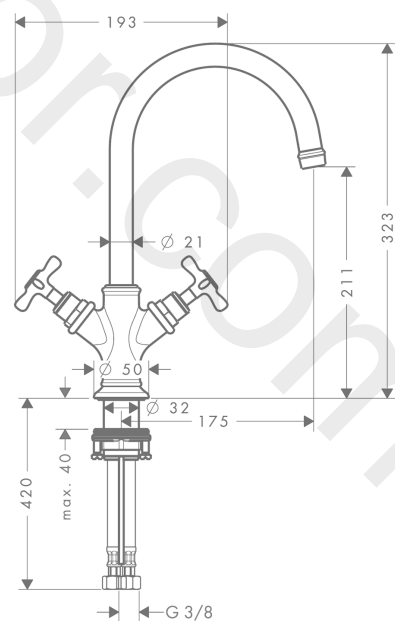

AXOR Montreux
2-handle basin mixer 210 with cross handles and pop-up waste set
 Finish: **Chrome** Article Number: **16502000**

product features

- consists of: 2-handle basin mixer, waste set
- ComfortZone 210
- projection: 175 mm
- spout height: 211 mm
- swivel range 120°
- spray type: laminar spray
- maximum flow rate at 3 bar: 5 l/min
- ceramic valves hot/cold 90°
- suitable for continuous flow water heaters
- pop-up waste set G 1¼
- connection type: G ¾ connections
- connection dimension: DN15
- WRAS 2203018
- WRAS 2203018 - Approval letter

Article Details

Price excl. VAT

641,67 £

Technology

Product image

Scale drawing

AXOR Montreux
2-handle basin mixer 210 with cross handles and pop-up waste set
Finish: **Chrome** Article Number: **16502000**

Flowchart

AXOR Montreux
2-handle basin mixer 210 with cross handles and pop-up waste set
 Finish: **Chrome** Article Number: **16502000**

Exploded Drawing

Year of production: >10/10

AXOR Montreux
2-handle basin mixer 210 with cross handles and pop-up waste set
 Finish: **Chrome** Article Number: **16502000**

Spare part list

Year of production: >10/10

Pos.		Article Number	Price	PU
1	handle	16291000	£ 96,00	1
2	set of screw covers, cold / hot water / neutral	97987000	£ 64,00	1
3	sleeve	97993000	£ 51,00	1
4	shut off unit right closing	94009000	£ 43,00	1
5	spout cpl.	97990000	£ 224,00	1
6	aerator M18x1 (5 l/min)	95378000	£ 43,00	1
7	O-ring 11x2	98127000	£ 3,30	1
8	hollow set screw M4x5	98731000	£ 3,30	1
9	flat seal	98749000	£ 6,10	1
10	fixing set (Ø 32)	13961000	£ 25,00	1
11	lever collar	97548000	£ 3,30	1
12	connection hose 450 mm M8x0,75 G3/8	97206000	£ 35,00	1
13	O-ring 7x1,5	98422000	£ 3,30	1
14	pull rod	98730000	£ 35,00	1
15	sealing set	95581000	£ 6,10	1
16	lever collar	92849000	£ 9,00	1
a	pop up waste	94139000	£ 96,00	1
b	fixation extension 35 mm	13898000	£ 79,00	1