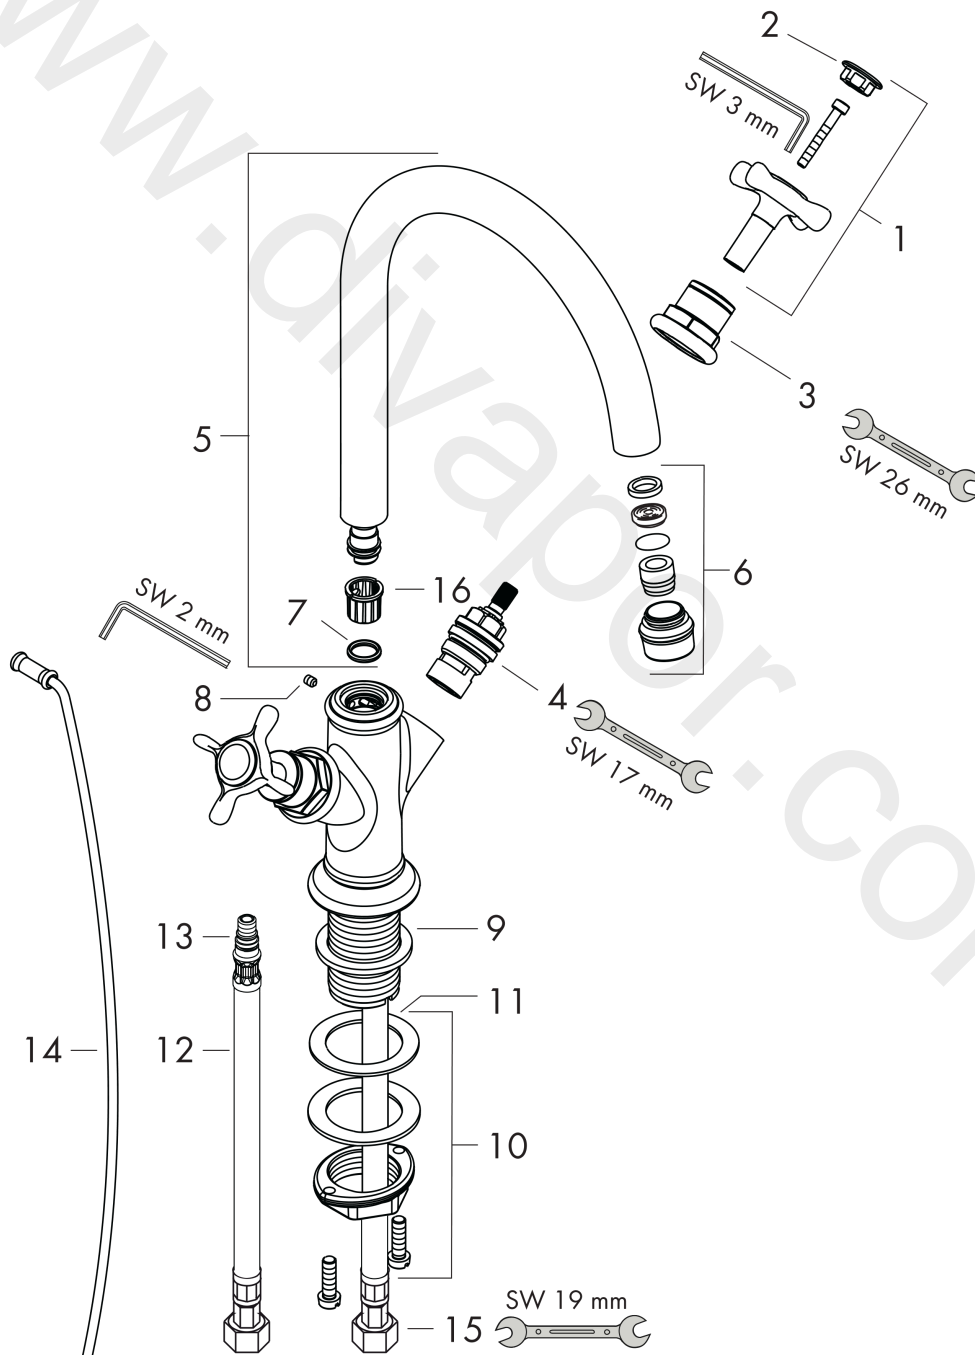

AXOR Montreux
2-handle basin mixer 210 with cross handles and pop-up waste set
 Finish: **Chrome** Article Number: **16502000**

product features

- consists of: 2-handle basin mixer, waste set
- ComfortZone 210
- projection: 175 mm
- spout height: 211 mm
- swivel range 120°
- spray type: laminar spray
- maximum flow rate at 3 bar: 5 l/min
- ceramic valves hot/cold 90°
- suitable for continuous flow water heaters
- pop-up waste set G 1¼
- connection type: G ¾ connections
- connection dimension: DN15
- WRAS 2203018
- WRAS 2203018 - Approval letter

Article Details

Price excl. VAT

641,67 £

Technology

Product image

Scale drawing

AXOR Montreux
2-handle basin mixer 210 with cross handles and pop-up waste set
Finish: **Chrome** Article Number: **16502000**

Flowchart

AXOR Montreux
2-handle basin mixer 210 with cross handles and pop-up waste set
 Finish: **Chrome** Article Number: **16502000**

Exploded Drawing

Year of production: >10/10

AXOR Montreux
2-handle basin mixer 210 with cross handles and pop-up waste set
 Finish: **Chrome** Article Number: **16502000**

Spare part list

Year of production: >10/10

Pos.		Article Number	Price	PU
1	handle	16291000	£ 96,00	1
2	set of screw covers, cold / hot water / neutral	97987000	£ 64,00	1
3	sleeve	97993000	£ 51,00	1
4	shut off unit right closing	94009000	£ 43,00	1
5	spout cpl.	97990000	£ 224,00	1
6	aerator M18x1 (5 l/min)	95378000	£ 43,00	1
7	O-ring 11x2	98127000	£ 3,30	1
8	hollow set screw M4x5	98731000	£ 3,30	1
9	flat seal	98749000	£ 6,10	1
10	fixing set (Ø 32)	13961000	£ 25,00	1
11	lever collar	97548000	£ 3,30	1
12	connection hose 450 mm M8x0,75 G3/8	97206000	£ 35,00	1
13	O-ring 7x1,5	98422000	£ 3,30	1
14	pull rod	98730000	£ 35,00	1
15	sealing set	95581000	£ 6,10	1
16	lever collar	92849000	£ 9,00	1
a	pop up waste	94139000	£ 96,00	1
b	fixation extension 35 mm	13898000	£ 79,00	1