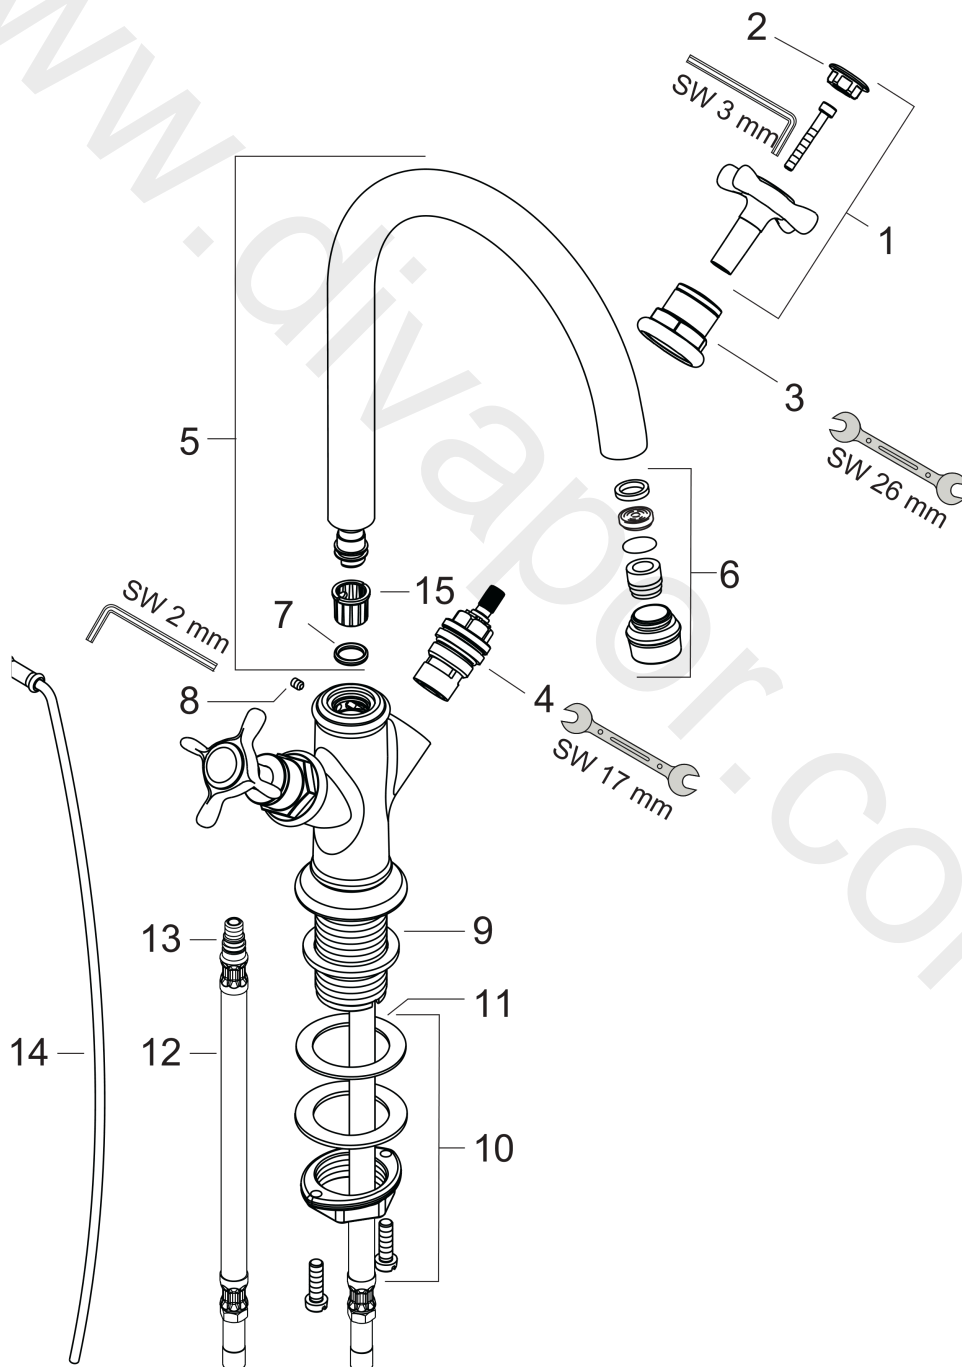

**AXOR Montreux**  
**2-handle basin mixer 210 with cross handles and pop-up waste set**  
Surfaces: Article Number: **16502000**

## Exploded Drawing

Year of production: **04/06 - 12/09**

**AXOR Montreux**  
**2-handle basin mixer 210 with cross handles and pop-up waste set**  
 Surfaces: Article Number: **16502000**

## Spare part list

Year of production: **04/06 - 12/09**

Pos.		Article Number	Price	PU
1	handle	16291000	£ 96,00	1
2	set of screw covers, cold / hot water / neutral	97987000	£ 64,00	1
3	sleeve	97993000	£ 51,00	1
4	shut off unit right closing	94009000	£ 43,00	1
5	spout cpl.	97990000	£ 224,00	1
6	aerator laminar M18x1 (7 l/min)	97991000	£ 43,00	1
7	O-ring 11x2	98127000	£ 3,30	1
8	hollow set screw M4x5	98731000	£ 3,30	1
9	flat seal	98749000	£ 6,10	1
10	fixing set (Ø 32)	13961000	£ 25,00	1
11	lever collar	97548000	£ 3,30	1
12	connection hose 450 mm M8x0,75 G3/8	97206000	£ 35,00	1
13	O-ring 7x1,5	98422000	£ 3,30	1
14	pull rod	98730000	£ 35,00	1
15	lever collar	92849000	£ 9,00	1
a	pop up waste	94139000	£ 96,00	1
b	fixation extension 35 mm	13898000	£ 79,00	1