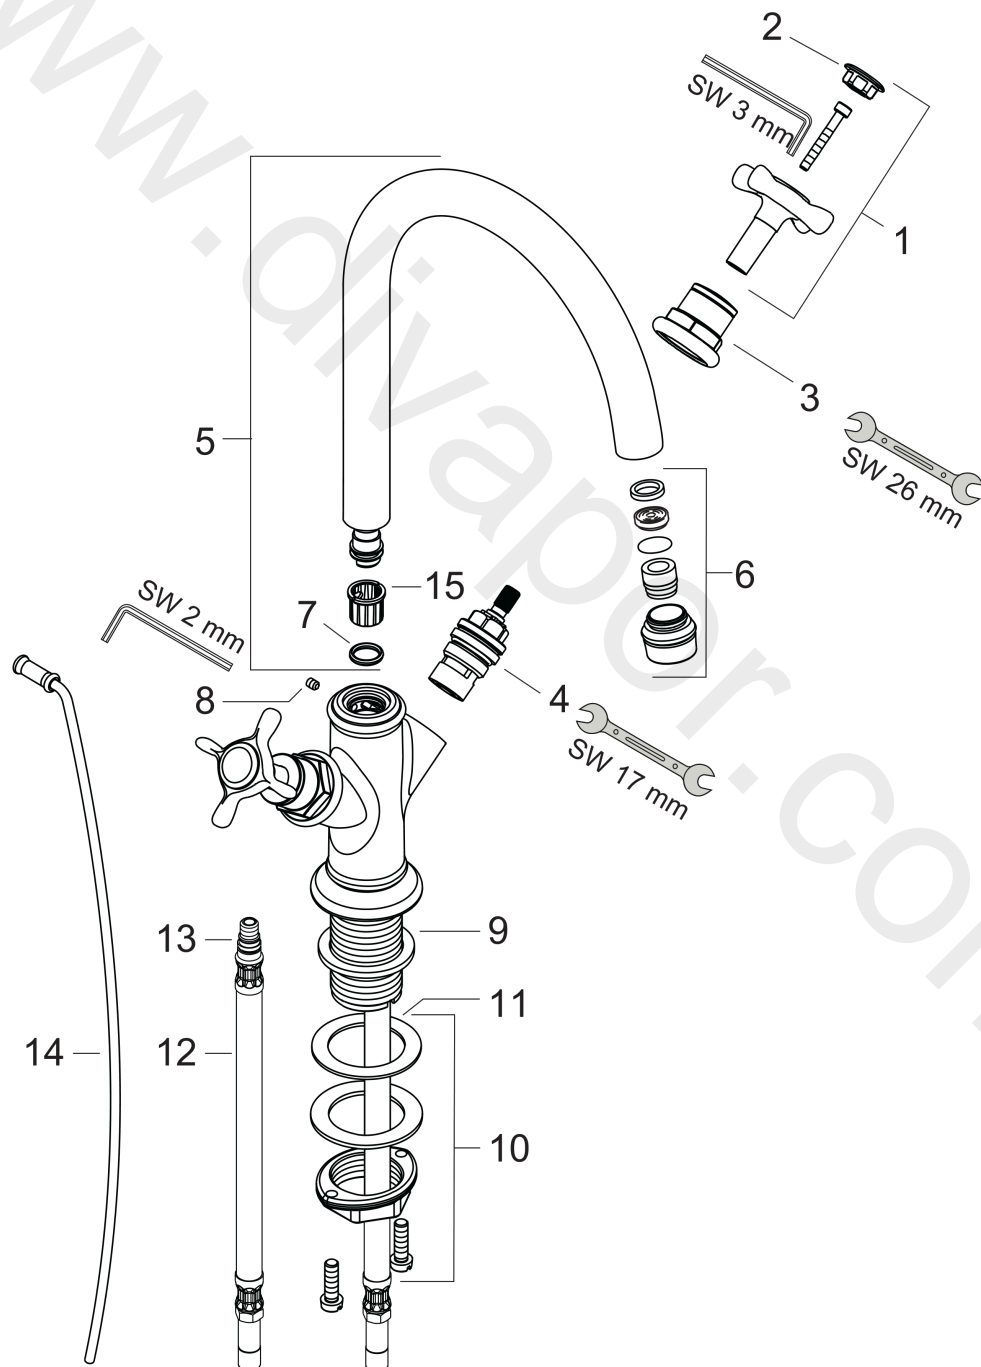

AXOR Montreux
2-handle basin mixer 210 with cross handles and pop-up waste set
 Surfaces: Article Number: 16502000

Exploded Drawing

Year of production: 01/10 - 09/10

AXOR Montreux
2-handle basin mixer 210 with cross handles and pop-up waste set
 Surfaces: Article Number: **16502000**

Spare part list

Year of production: **01/10 - 09/10**

Pos.		Article Number	Price	PU
1	handle	16291000	£ 96,00	1
2	set of screw covers, cold / hot water / neutral	97987000	£ 64,00	1
3	sleeve	97993000	£ 51,00	1
4	shut off unit right closing	94009000	£ 43,00	1
5	spout cpl.	97990000	£ 224,00	1
6	aerator M18x1 (5 l/min)	95378000	£ 43,00	1
7	O-ring 11x2	98127000	£ 3,30	1
8	hollow set screw M4x5	98731000	£ 3,30	1
9	flat seal	98749000	£ 6,10	1
10	fixing set (Ø 32)	13961000	£ 25,00	1
11	lever collar	97548000	£ 3,30	1
12	connection hose 450 mm M8x0,75 G3/8	97206000	£ 35,00	1
13	O-ring 7x1,5	98422000	£ 3,30	1
14	pull rod	98730000	£ 35,00	1
15	lever collar	92849000	£ 9,00	1
a	pop up waste	94139000	£ 96,00	1
b	fixation extension 35 mm	13898000	£ 79,00	1