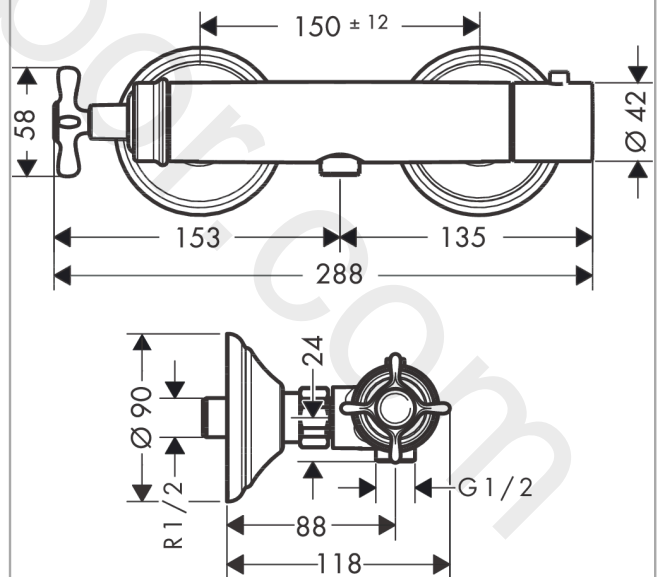

### product features

- 1 function
- thermostat cartridge, ceramic valve 180°
- maximum flow rate at 3 bar: 16 l/min
- min. operating pressure: 1 bar
- max. operating pressure: 10 bar
- safety stop at 40 °C
- temperature limitation adjustable
- non-return valve
- with silencer
- centre distance: 150 ± 12 mm
- connection dimension: DN15
- connection type: s-shaped connections

### Scale drawing

**AXOR Montreux**  
**Shower thermostat for exposed installation with cross handle**  
Finish: **Chrome** Article Number: **16261000**