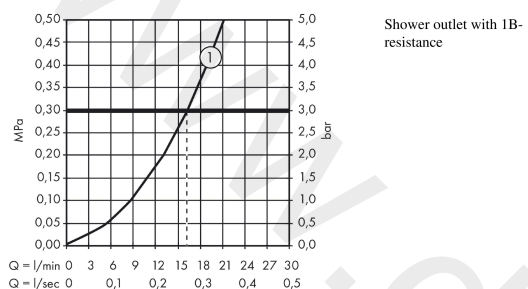

AXOR Montreux
Shower thermostat for exposed installation with cross handle
Finish: **Chrome** Article Number: **16261000**

Flowchart