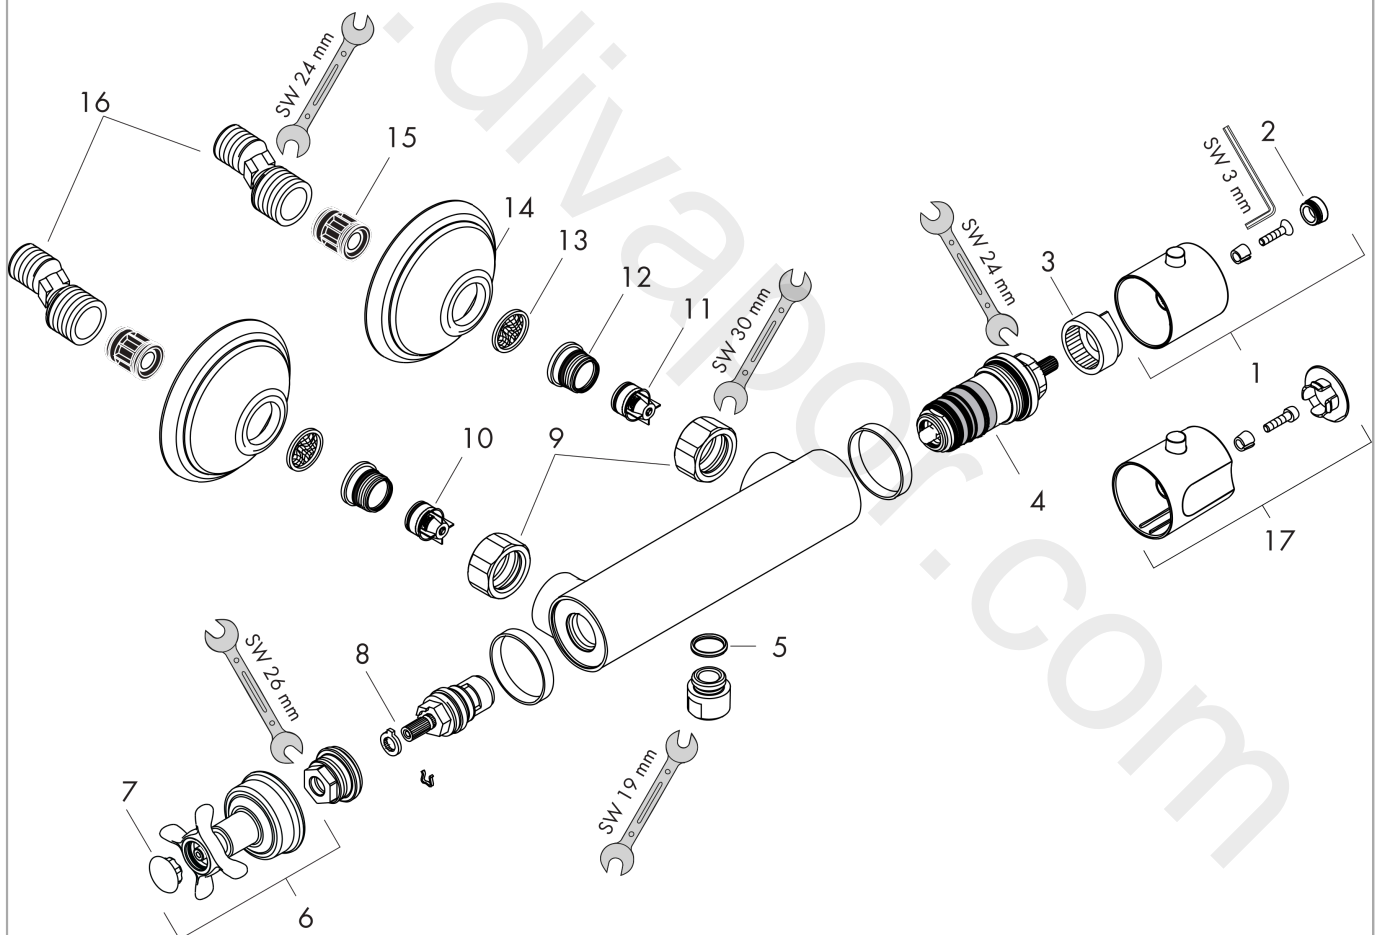

### product features

- 1 function
- thermostat cartridge, ceramic valve 180°
- maximum flow rate at 3 bar: 16 l/min
- min. operating pressure: 1 bar
- max. operating pressure: 10 bar
- safety stop at 40 °C
- temperature limitation adjustable
- non-return valve
- with silencer
- centre distance: 150 ± 12 mm
- connection dimension: DN15
- connection type: s-shaped connections

### Scale drawing

**AXOR Montreux**  
**Shower thermostat for exposed installation with cross handle**  
Finish: **Chrome** Article Number: **16261000**

## Flowchart

**AXOR Montreux**  
**Shower thermostat for exposed installation with cross handle**  
Finish: **Chrome** Article Number: **16261000**

## Exploded Drawing

Year of production: >09/19

**AXOR Montreux**  
**Shower thermostat for exposed installation with cross handle**  
 Finish: **Chrome** Article Number: **16261000**