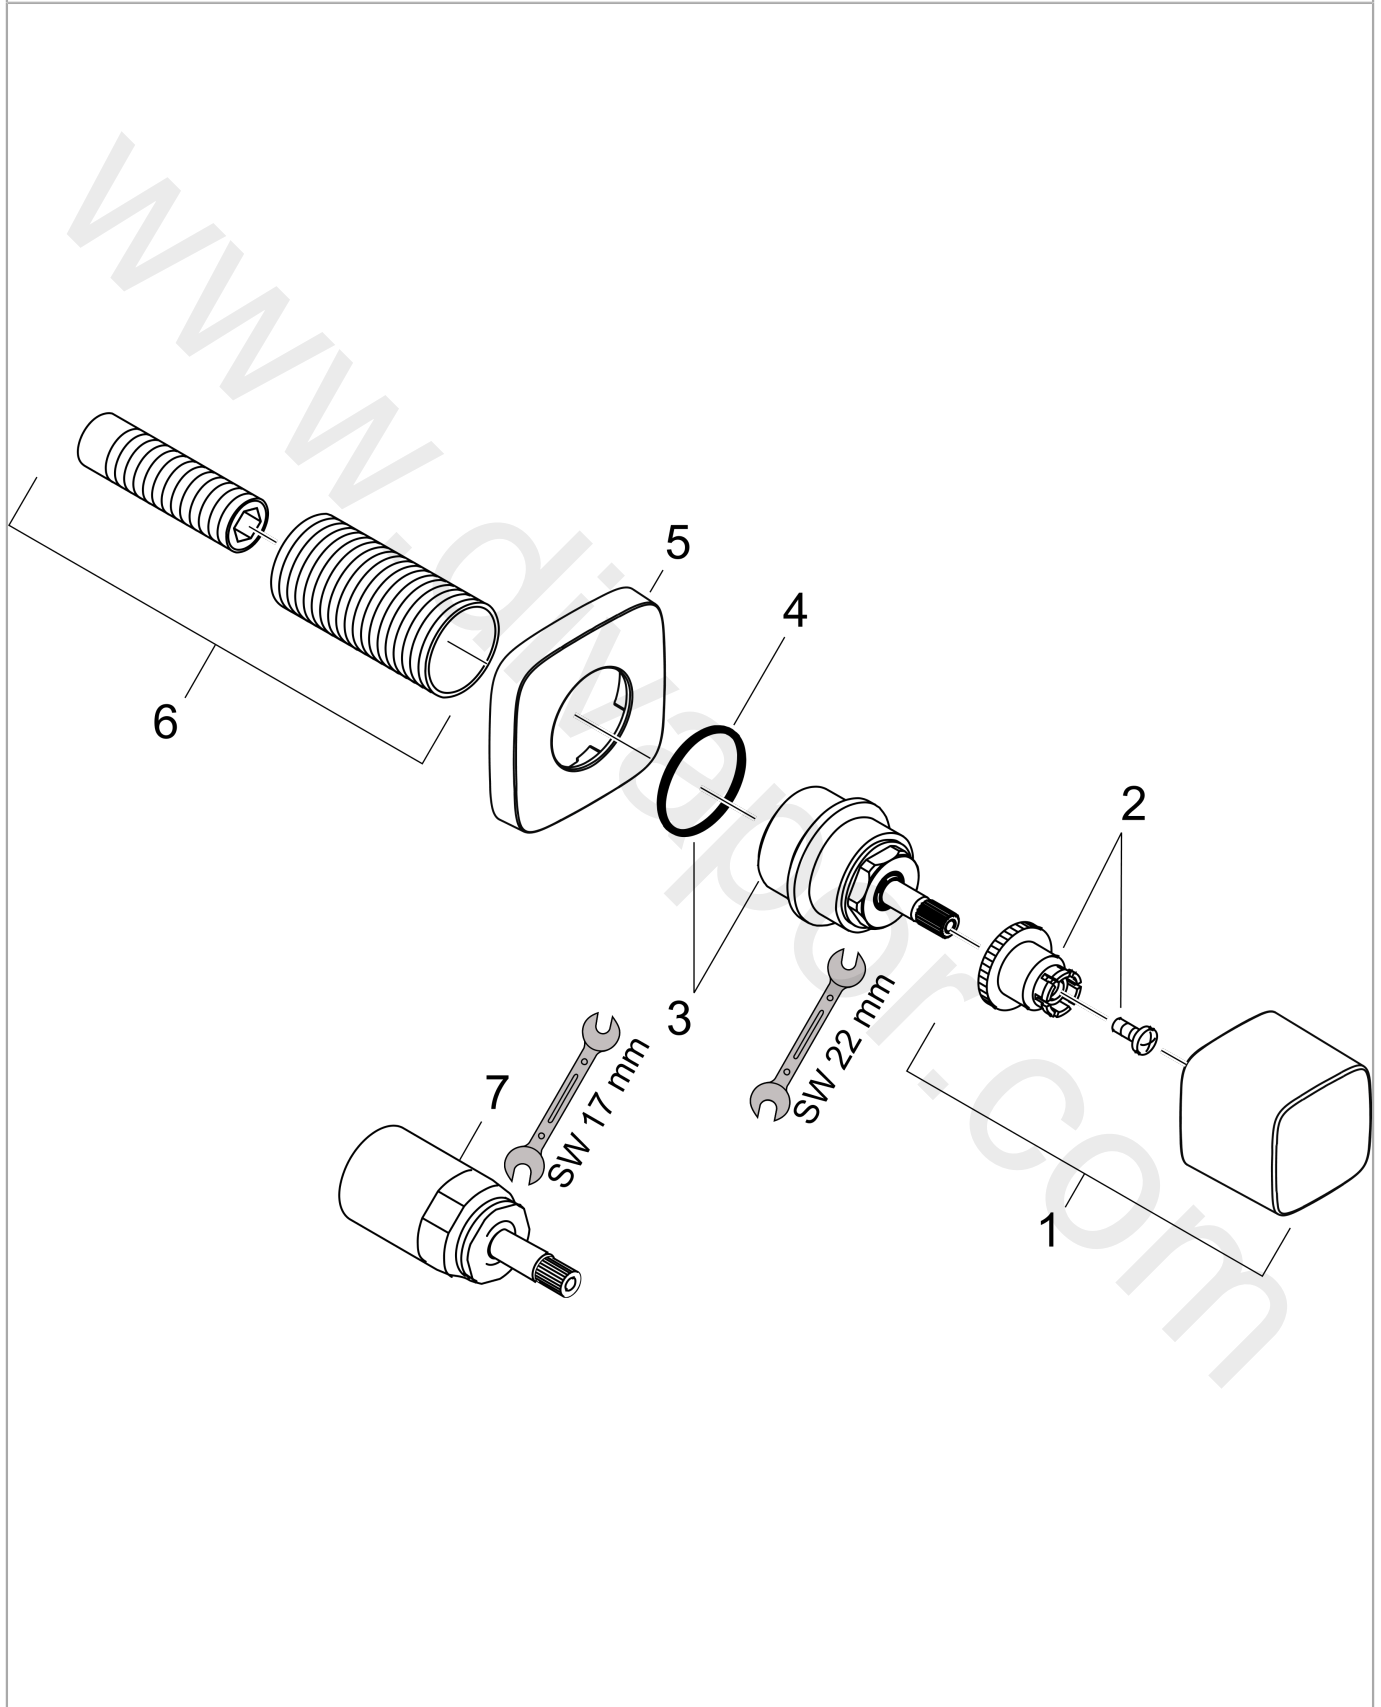

**PuraVida**  
**Shut-off valve for concealed installation**  
 Surfaces: Article Number: **15978400**

**Exploded Drawing**

Year of production: **07/09 - 06/22**

**PuraVida****Shut-off valve for concealed installation**Surfaces: Article Number: **15978400****Spare part list**Year of production: **07/09 - 06/22**

Pos.	Description	Article Number	Price	PU
1	handle	95278400	£ 173,00	1
2	handle fixing set	94184000	£ 6,10	1
3	nut	97358000	£ 43,00	1
4	O-ring 33x1,5	98164000	£ 3,30	1
5	escutcheon 68 / 68 mm	95279000	£ 51,00	1
6	fixing set	96392000	£ 35,00	1
7	extension 25 mm	96370000	£ 84,00	1
a	concealed items DN20 (¾")	15970180	£ 138,00	1
b	concealed items ½"	15973180	£ 130,00	1
c	concealed items ½"	15974180	£ 133,00	1