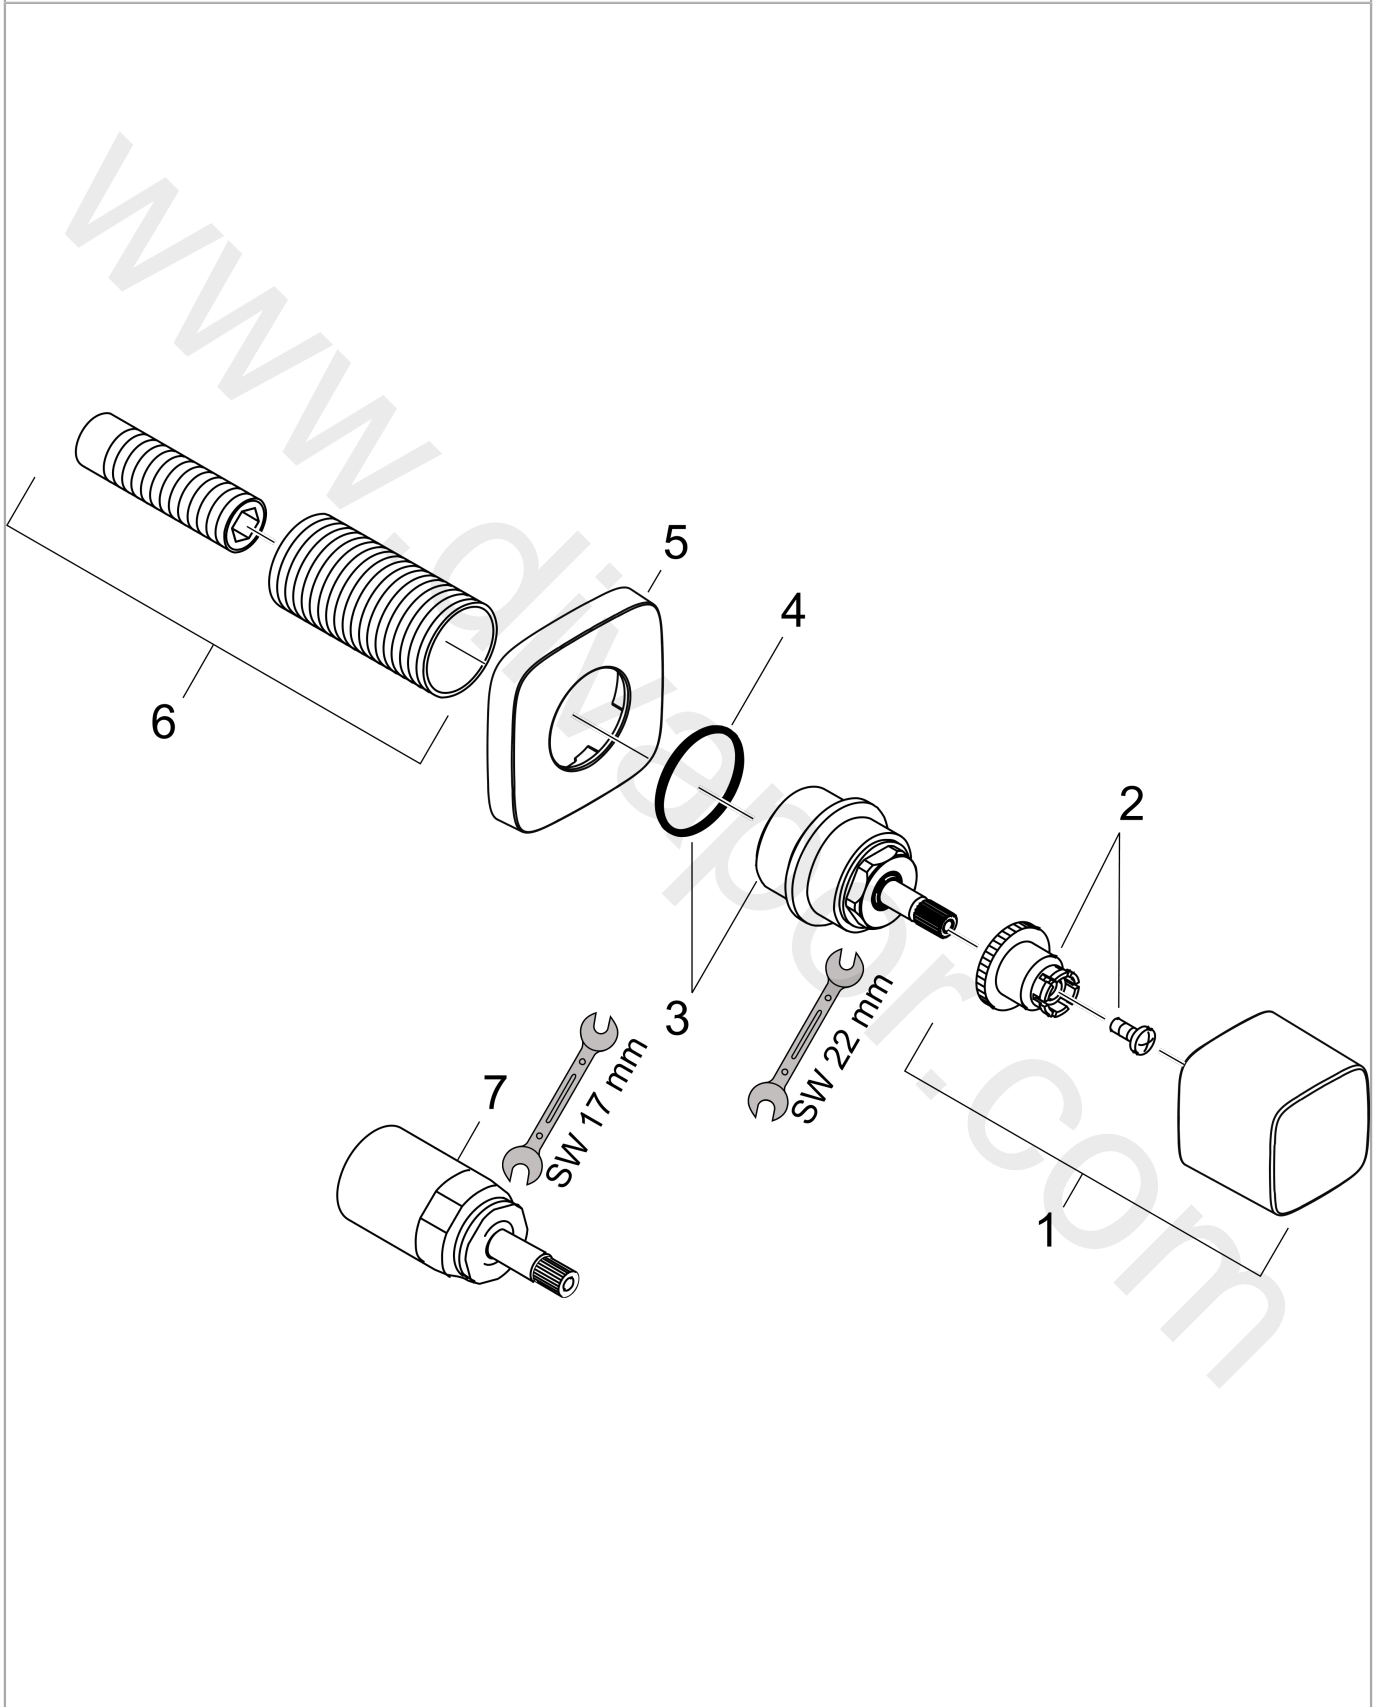

PuraVida
Shut-off valve for concealed installation
 Surfaces: Article Number: **15978000**

Exploded Drawing

Year of production: **07/09 - 06/22**

PuraVida
Shut-off valve for concealed installation
 Surfaces: Article Number: **15978000**

Spare part list

Year of production: **07/09 - 06/22**

Pos.	Description	Article Number	Price	PU
1	handle	95278000	£ 51,00	1
2	handle fixing set	94184000	£ 6,10	1
3	nut	97358000	£ 43,00	1
4	O-ring 33x1,5	98164000	£ 3,30	1
5	escutcheon 68 / 68 mm	95279000	£ 51,00	1
6	fixing set	96392000	£ 35,00	1
7	extension 25 mm	96370000	£ 84,00	1
a	concealed items DN20 (¾")	15970180	£ 138,00	1
b	concealed items ½"	15973180	£ 130,00	1
c	concealed items ½"	15974180	£ 133,00	1