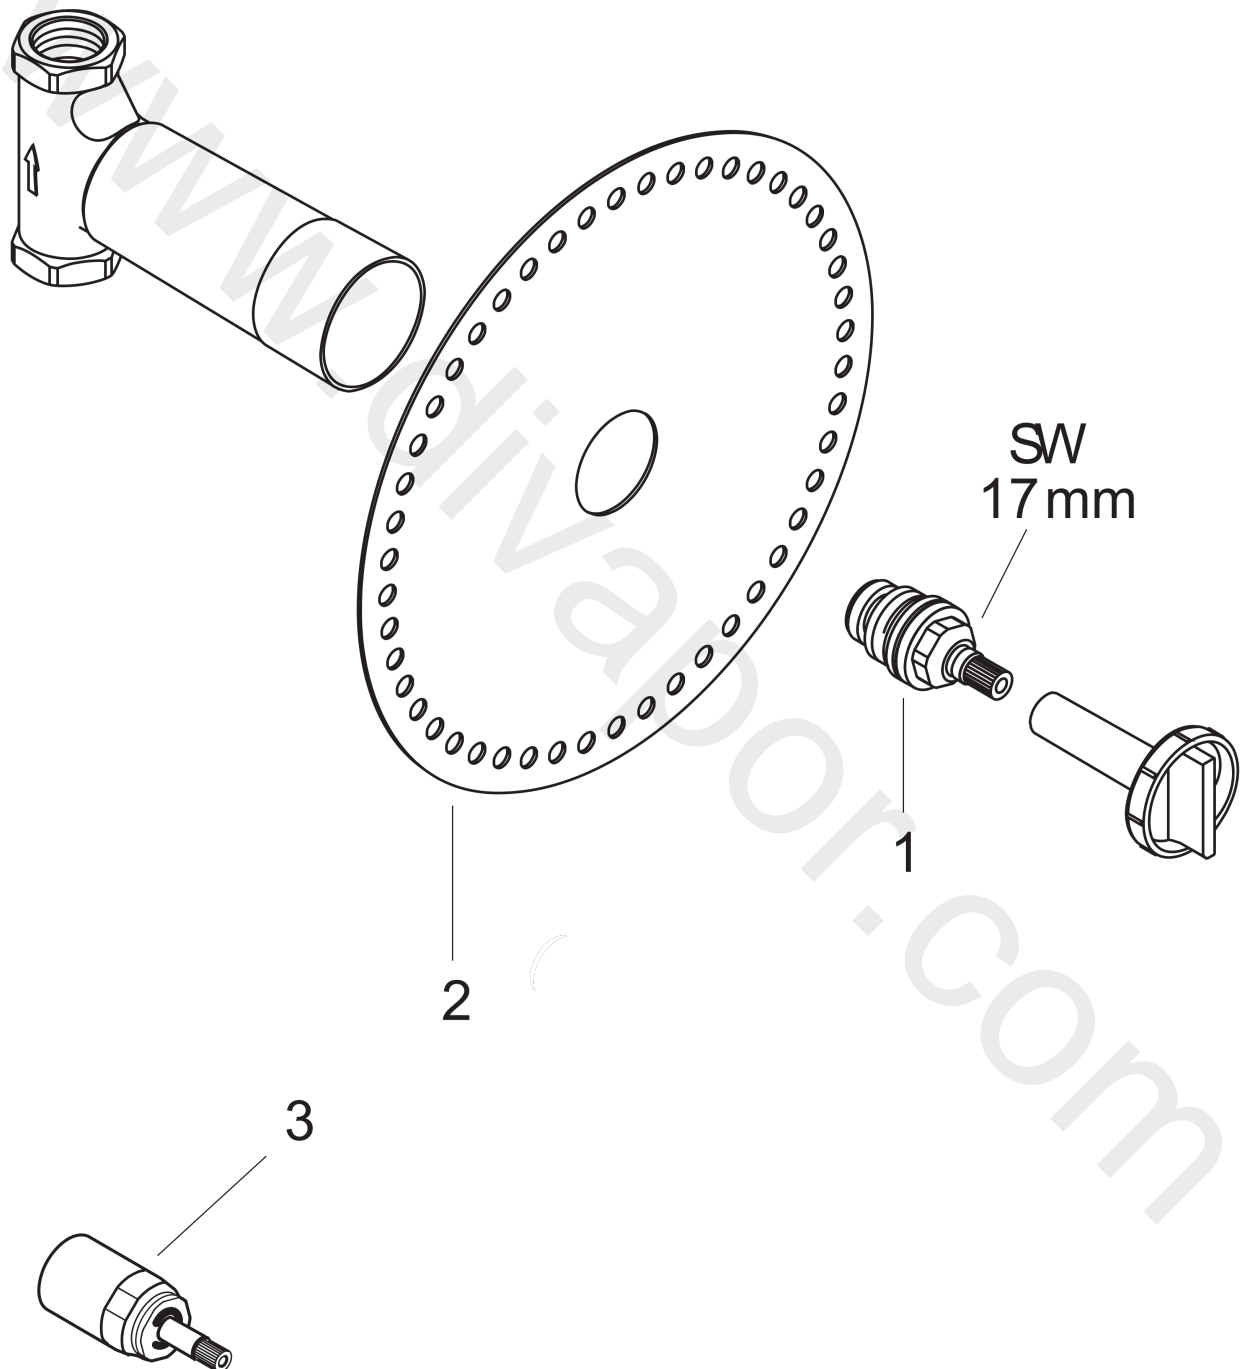

Basic set 52 l/min for shut-off valve for concealed installation spindle

Surfaces: Article Number: 15973187

Exploded Drawing

Year of production: 07/18 - 06/22

Basic set 52 l/min for shut-off valve for concealed installation spindle

Surfaces: Article Number: **15973187**

Spare part list

Year of production: **07/18 - 06/22**

Pos.	Description	Article Number	Price	PU
1	shut off unit with spindle 1/2"	94142000	£ 35,00	1
2	sealing foil	96492000	£ 9,00	1
3	extension 25 mm	96370000	£ 84,00	1