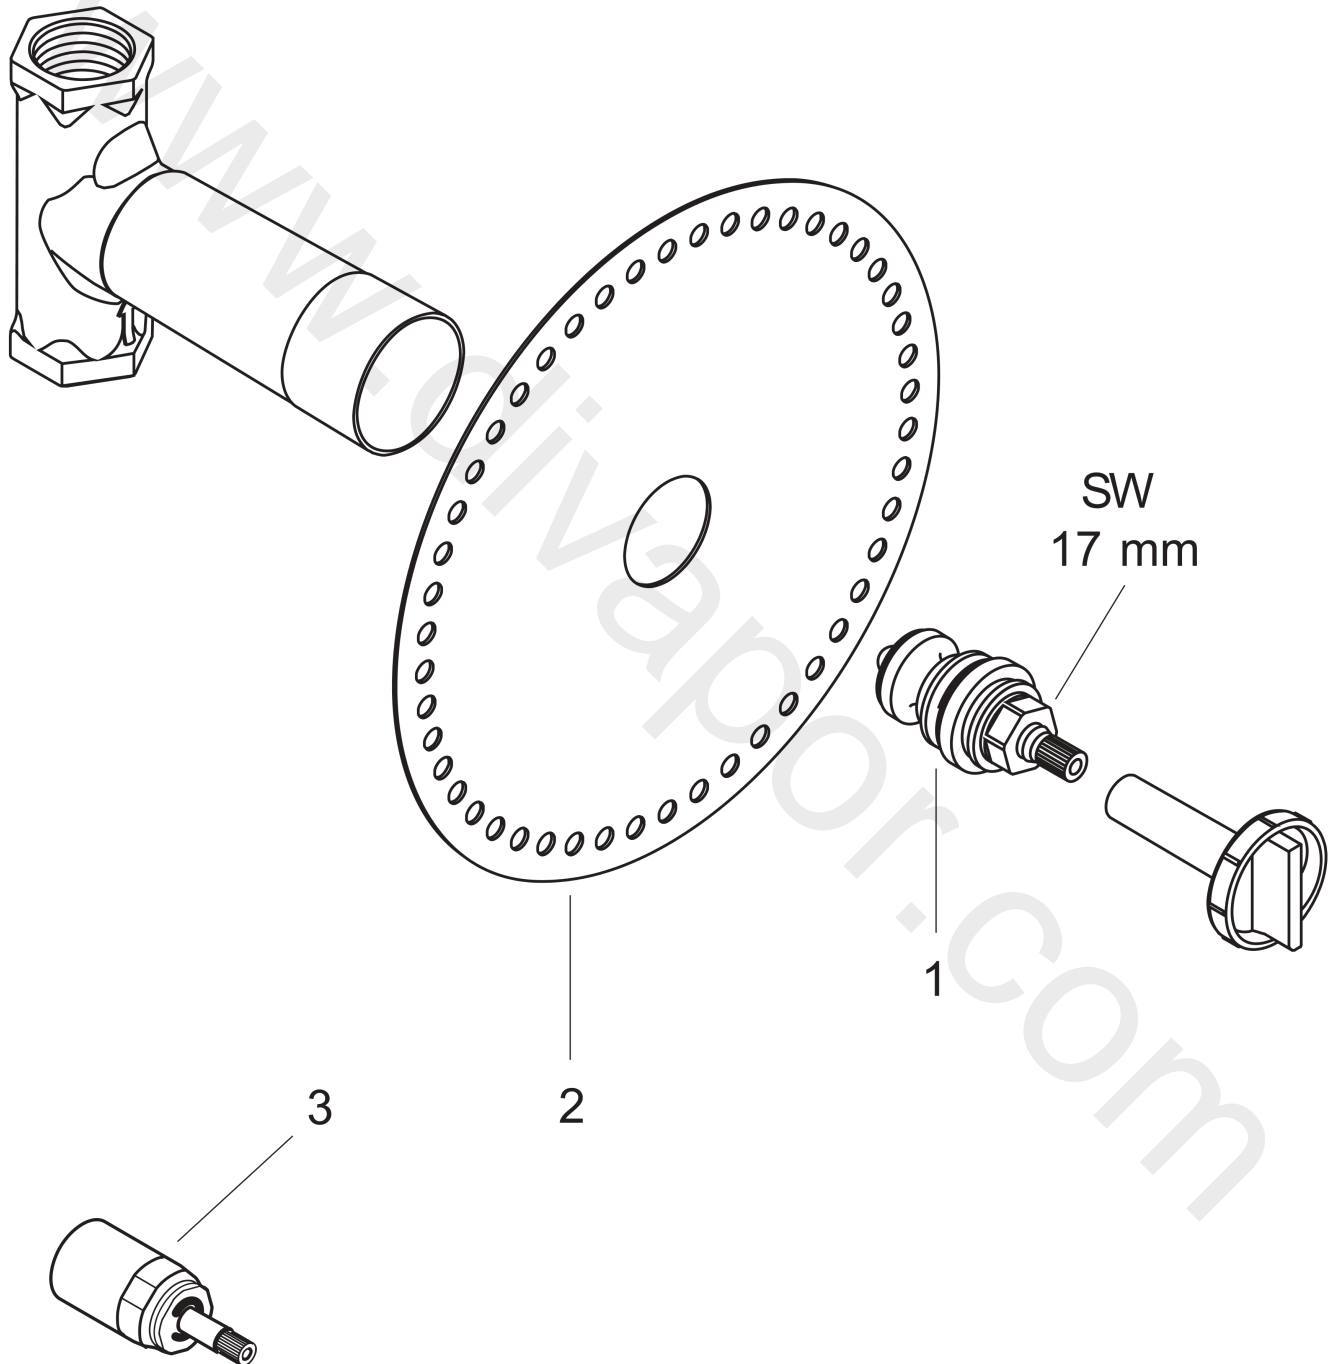

**Basic set 130 l/min for shut-off valve for concealed installation spindle**

Surfaces: Article Number: **15970187**

**Exploded Drawing**

Year of production: **07/18 - 06/22**

**Basic set 130 l/min for shut-off valve for concealed installation spindle**

Surfaces: Article Number: **15970187**

**Spare part list**

Year of production: **07/18 - 06/22**

<b>Pos.</b>	<b>Description</b>	<b>Article Number</b>	<b>Price</b>	<b>PU</b>
1	shut off unit with spindle DN20 (¾")	92929000	£ 35,00	1
2	sealing foil	96492000	£ 9,00	1
3	extension 25 mm	96370000	£ 84,00	1