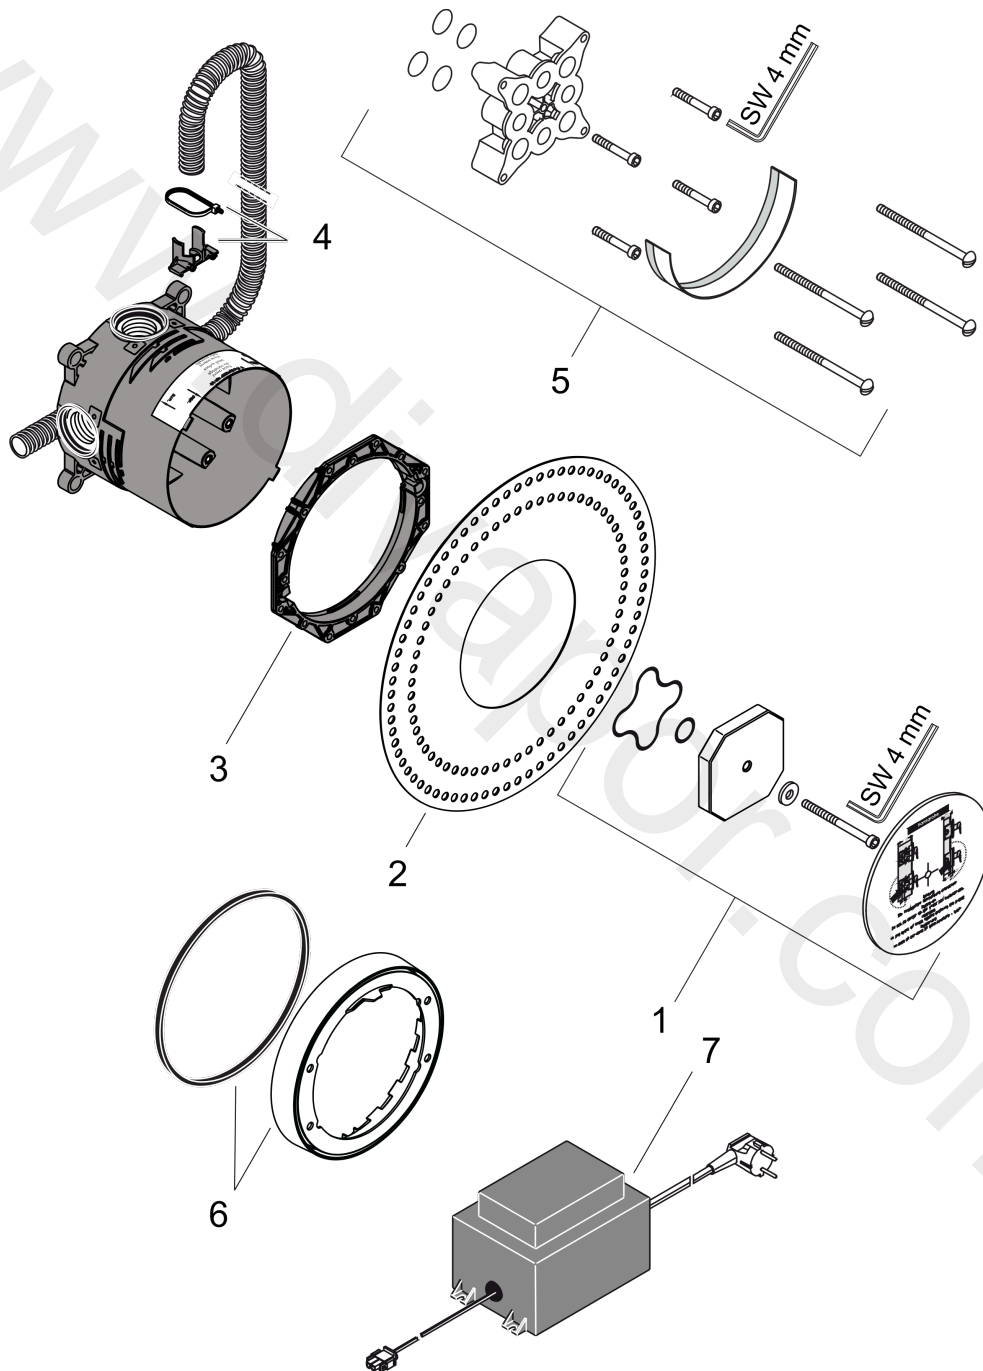

iControl mobile Basic Set

Surfaces: Article Number: 15941180

Exploded Drawing

Year of production: 01/09 - 06/13

iControl mobile Basic Set

Surfaces: Article Number: **15941180**

Spare part list

Year of production: **01/09 - 06/13**

Pos.	Description	Article Number	Price	PU
1	flushing unit complete	15956000	-	1
2	sealing foil	96445000	£ 9,00	1
3	displacing ring	98797000	£ 43,00	1
4	adapter for wiring conduit	95260000	£ 6,10	1
5	extension 25 mm	13595000	£ 75,00	1
6	extension 22 mm (Ø 150 mm)	13597000	£ 72,00	1
7	transformer	25925000	£ 224,00	1
a	concealed item	01800180	£ 163,00	1