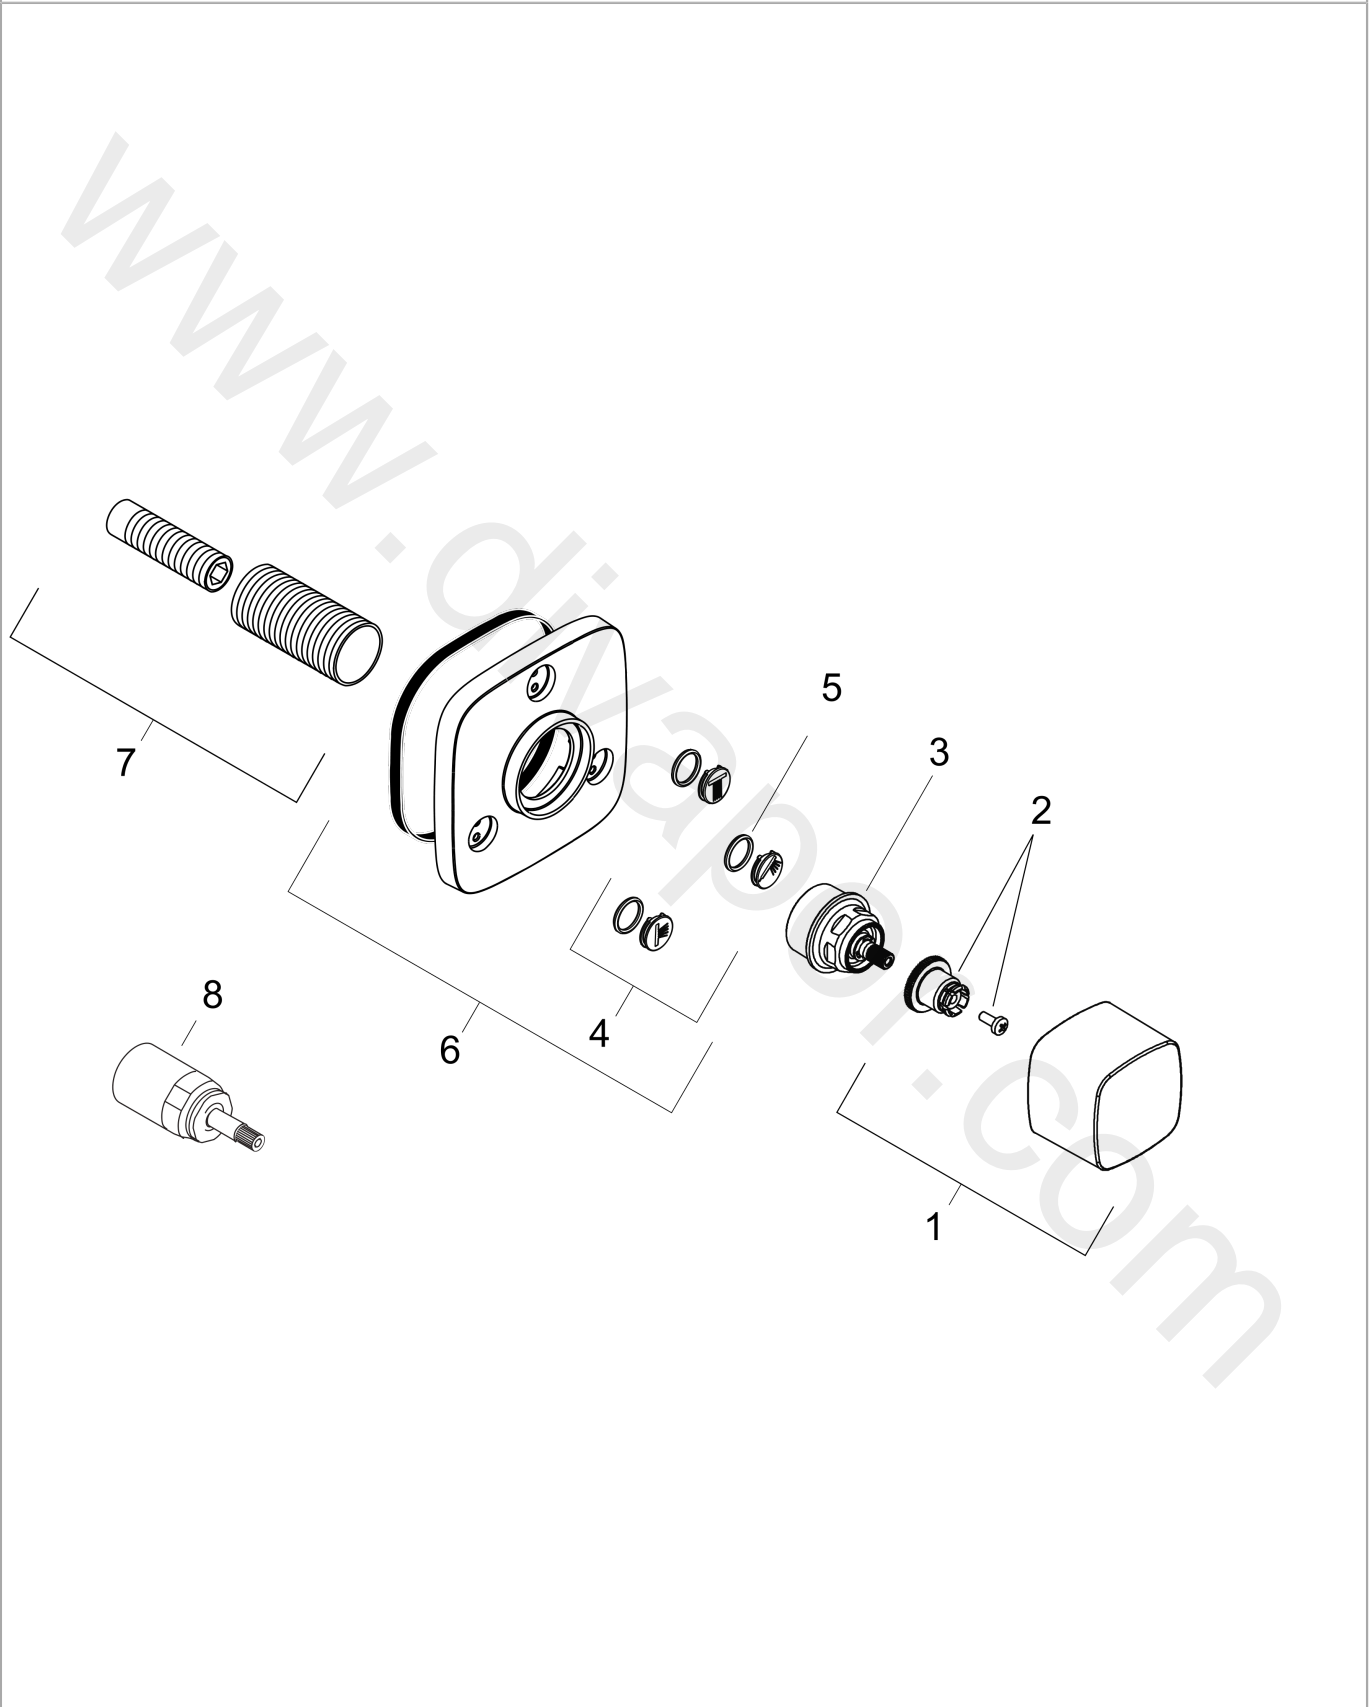

**PuraVida**

**Trio/ Quattro shut-off/ diverter valve for concealed installation**

Surfaces: Article Number: **15937400**

**Exploded Drawing**

Year of production: **07/09 - 04/21**

**PuraVida****Trio/ Quattro shut-off/ diverter valve for concealed installation**Surfaces: Article Number: **15937400****Spare part list**Year of production: **07/09 - 04/21**

| <b>Pos.</b> | <b>Description</b>      | <b>Article Number</b> | <b>Price</b> | <b>PU</b> |
|-------------|-------------------------|-----------------------|--------------|-----------|
| 1           | handle                  | 95280400              | £ 275,00     | 1         |
| 2           | handle fixing set       | 94184000              | £ 6,10       | 1         |
| 3           | nut                     | 98677000              | £ 35,00      | 1         |
| 4           | set of symbols          | 95238000              | £ 25,00      | 1         |
| 5           | O-ring 13x2             | 98128000              | £ 3,30       | 1         |
| 6           | escutcheon 109 / 109 mm | 95281000              | £ 64,00      | 1         |
| 7           | fixing set              | 96392000              | £ 35,00      | 1         |
| 8           | extension 25 mm         | 96370000              | £ 84,00      | 1         |
| a           | concealed item          | 15930180              | £ 410,00     | 1         |
| b           | concealed item          | 15981180              | £ 250,00     | 1         |