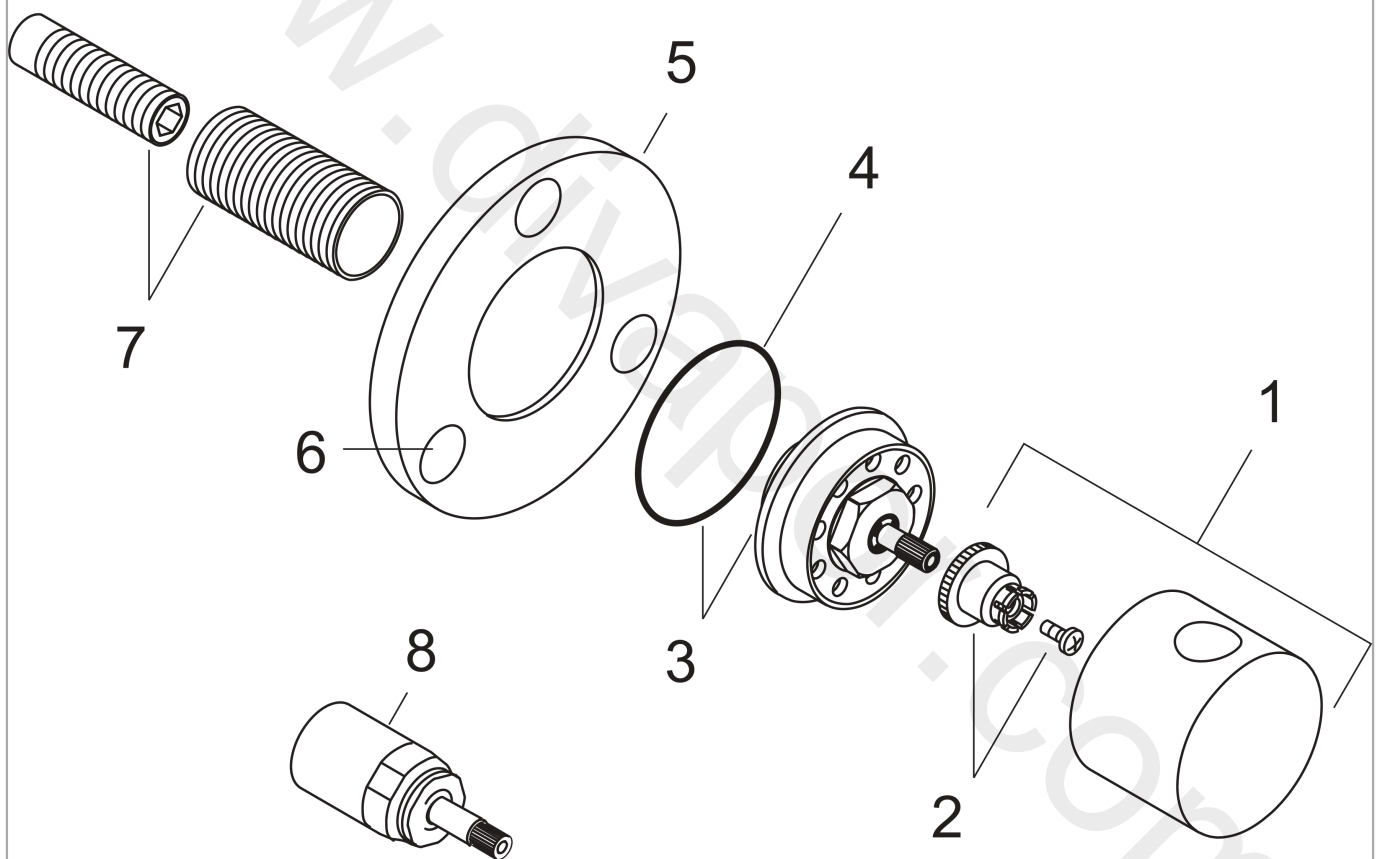

Shut-off/ diverter valve S Trio/ Quattro for concealed installation

Surfaces: Article Number: **15932000**

Exploded Drawing

Year of production: **04/05 - 10/09**

Shut-off/ diverter valve S Trio/ Quattro for concealed installation

Surfaces: Article Number: **15932000**

Spare part list

Year of production: **04/05 - 10/09**

Pos.	Description	Article Number	Price	PU
1	handle	38993000	£ 51,00	1
2	handle fixing set	94184000	£ 6,10	1
3	nut	96489000	£ 35,00	1
4	O-ring 57x2	98210000	£ 3,30	1
5	escutcheon Ø 108 mm	13936000	£ 64,00	1
6	stickers for symbols	97218610	£ 20,50	1
7	fixing set	96392000	£ 35,00	1
8	extension 25 mm	96370000	£ 84,00	1
a	concealed item	15930180	£ 410,00	1
b	concealed item	15981180	£ 250,00	1