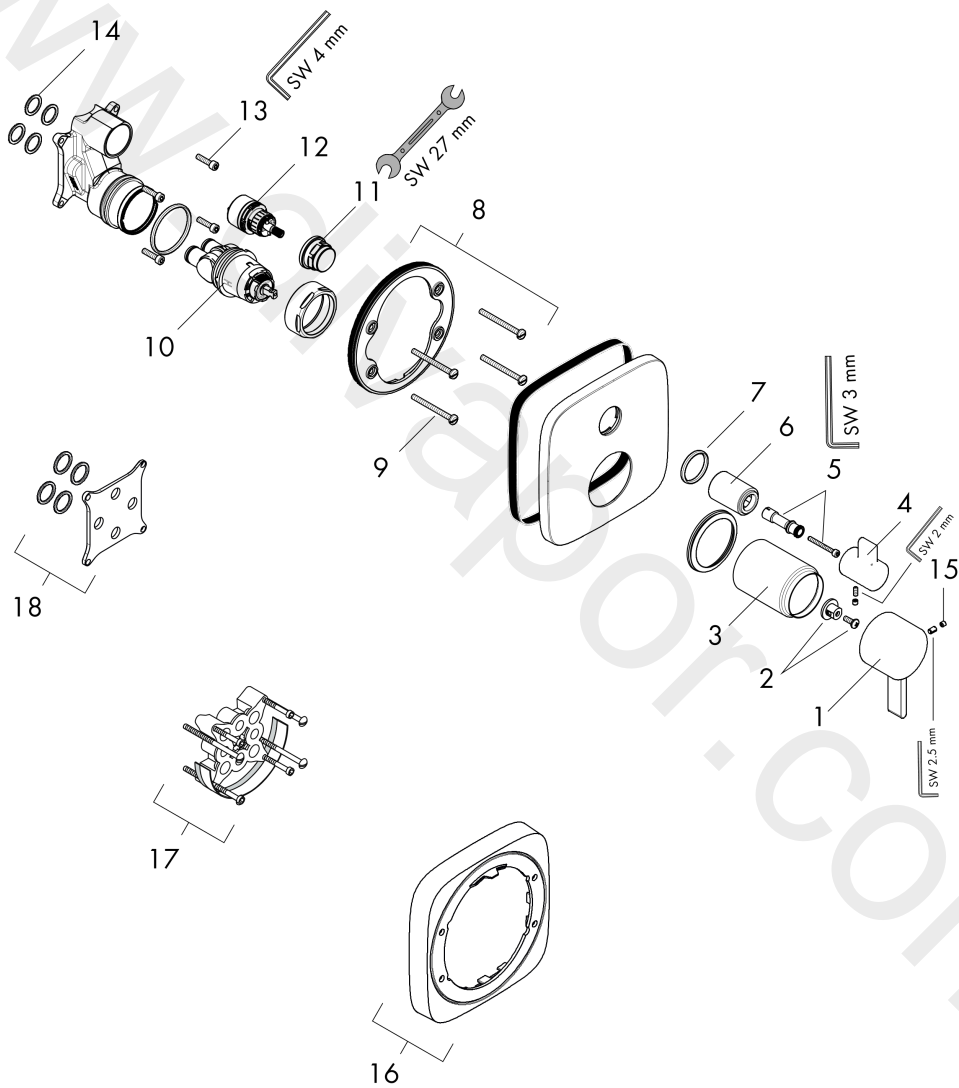

Ecostat**Single lever shower mixer for concealed installation**Finish: **Brushed Nickel** Article Number: **15864821****Description****product features**

- 2 functions
- temperature and on/off control for 2 outlets
- simultaneous use of several outlets
- maximum flow rate at 3 bar: 17 l/min
- pressure control and volume control in one unit, shut-off/ diverter valve
- temperature limitation adjustable
- suitable for continuous flow water heaters
- connection type: basic set

Product image

Ecostat
Single lever shower mixer for concealed installation
 Finish: **Brushed Nickel** Article Number: **15864821**

Exploded Drawing

Year of production: >03/22

Ecostat

Single lever shower mixer for concealed installation

Finish: **Brushed Nickel** Article Number: **15864821**

Spare part list

Year of production: >03/22

Pos.	Description	Article Number	Price	PU
1	handle	88763820	-	1
2	adapter for handle	92756000	£ 16,10	1
3	sleeve	88765820	-	1
4	handle for shut off unit	88767820	-	1
5	adapter for handle	88772000	-	1
6	sleeve	95253820	-	1
7	O-ring 29x3	98371000	£ 6,10	1
8	holder for escutcheon	98793000	£ 43,00	1
9	set of fixing screws	96454000	£ 9,00	1
10	cartridge, assy	88727000	£ 62,05	1
11	nut	95255000	£ 20,50	1
12	shut off unit with selector	98283000	£ 79,00	1
13	set of screws	96525000	£ 9,00	1
14	O-ring 16x2	98133000	£ 3,30	1
15	screw cover	95181000	£ 3,30	1
16	extension 22 mm	15597820	-	1
17	extension 25 mm	13595000	£ 75,00	1
18	compensation set 1°	95521000	£ 173,00	1
a	base body	01850181	-	1