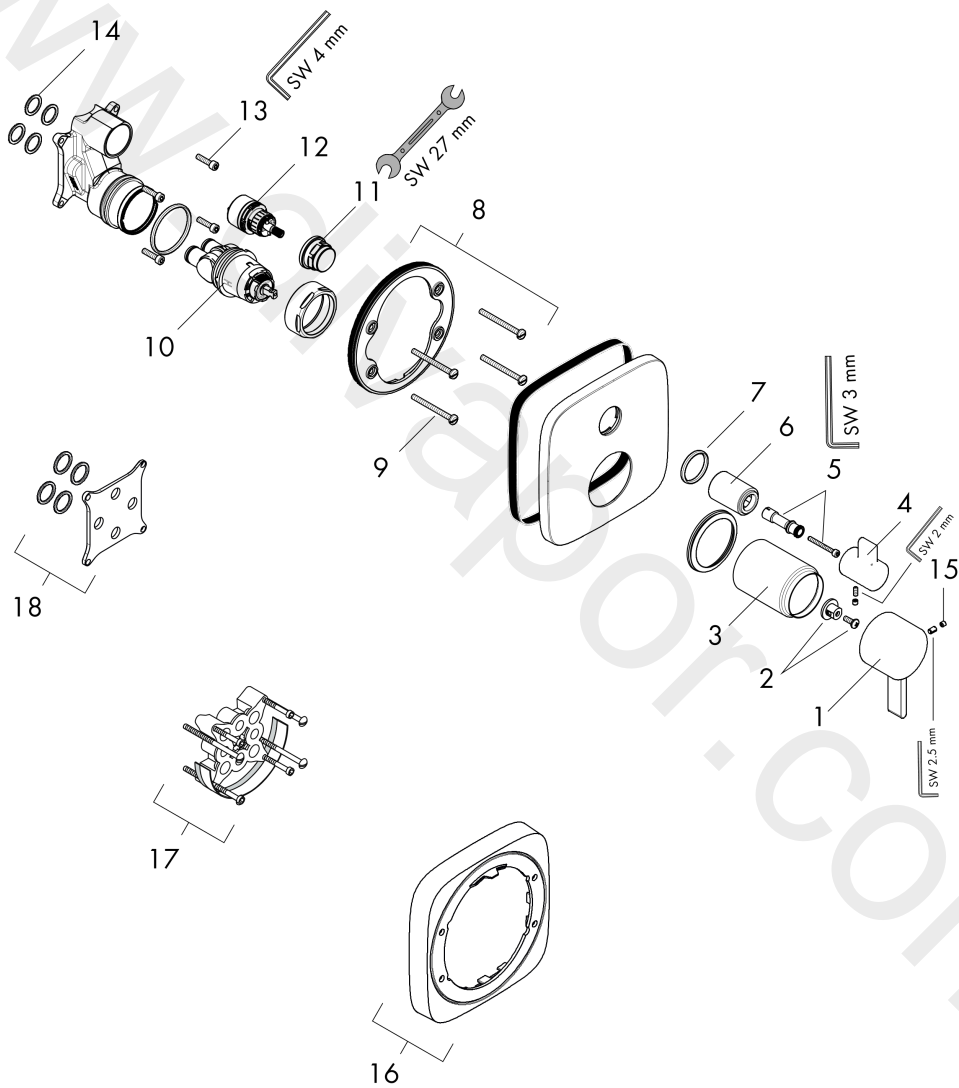

Ecostat**Single lever shower mixer for concealed installation**Finish: **Chrome** Article Number: **15864001****Description****product features**

- 2 functions
- temperature and on/off control for 2 outlets
- simultaneous use of several outlets
- maximum flow rate at 3 bar: 17 l/min
- pressure control and volume control in one unit, shut-off/ diverter valve
- temperature limitation adjustable
- suitable for continuous flow water heaters
- connection type: basic set

Product image

Ecostat
Single lever shower mixer for concealed installation
 Finish: **Chrome** Article Number: **15864001**

Exploded Drawing

Year of production: >03/22

Ecostat
Single lever shower mixer for concealed installation
 Finish: **Chrome** Article Number: **15864001**

Spare part list

Year of production: >03/22

Pos.	Description	Article Number	Price	PU
1	handle	88763000	£ 79,00	1
2	adapter for handle	92756000	£ 16,10	1
3	sleeve	88765000	-	1
4	handle for shut off unit	88767000	-	1
5	adapter for handle	88772000	-	1
6	sleeve	95253000	£ 35,00	1
7	O-ring 29x3	98371000	£ 6,10	1
8	holder for escutcheon	98793000	£ 43,00	1
9	set of fixing screws	96454000	£ 9,00	1
10	cartridge, assy	88727000	£ 62,05	1
11	nut	95255000	£ 20,50	1
12	shut off unit with selector	98283000	£ 79,00	1
13	set of screws	96525000	£ 9,00	1
14	O-ring 16x2	98133000	£ 3,30	1
15	screw cover	95181000	£ 3,30	1
16	extension 22 mm	15597000	£ 74,00	1
17	extension 25 mm	13595000	£ 75,00	1
18	compensation set 1°	95521000	£ 173,00	1
a	base body	01850181	-	1