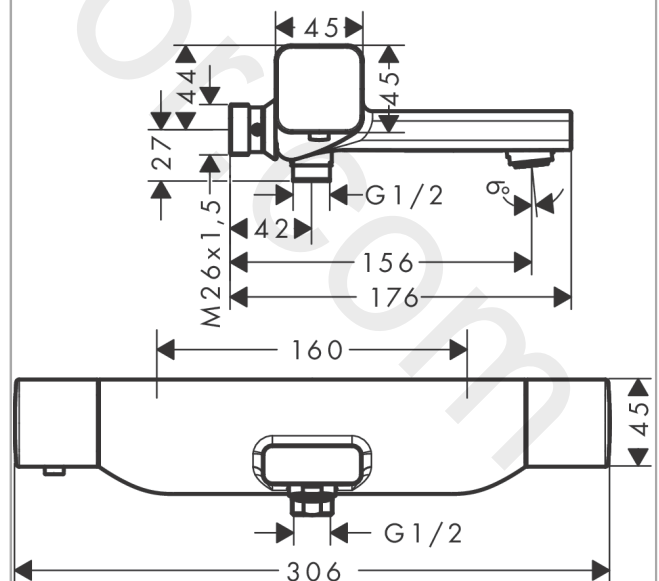

Ecostat E
Bath thermostat 160cc for exposed installation Sweden
 Finish: **Chrome** Article Number: **15794000**

Description

product features

- 2 functions
- CoolContact thermostat: Prevents the housing from heating up, making showering even safer
- EcoStop button limits the water consumption to 9 l/min
- maximum flow rate at 3 bar: 18,5 l/min
- flow rate for bath spout at 3 bar: 18,5 l/min
- flow rate of hand shower at 3 bar: 15,3 l/min
- flow rate hand shower connection at 3 bar: 15 l/min
- min. operating pressure: 1 bar
- max. operating pressure: 10 bar
- Safety stop at 40 °C
- temperature limitation adjustable
- non-return valve
- protected against backflow, according to DIN EN 1717
- with silencer
- material handles: metal
- connection dimension: DN15
- connection type: s-shaped connections
- centre distance: 160 mm
- dirt filter included

Technology

Certificates / Sustainability

Product image

Scale drawing

Ecostat E
Bath thermostat 160cc for exposed installation Sweden
 Finish: **Chrome** Article Number: **15794000**

Flowchart

Ecostat E
Bath thermostat 160cc for exposed installation Sweden
 Finish: **Chrome** Article Number: **15794000**

Exploded Drawing

Year of production: >05/19

Ecostat E**Bath thermostat 160cc for exposed installation Sweden**Finish: **Chrome** Article Number: **15794000****Spare part list**

Year of production: >05/19

Pos.	Description	Article Number	Price	PU
1	handle	93521000	£ 79,00	1
2	handle fixing set	93228000	£ 9,00	1
3	safety set	93519000	£ 3,30	1
4	nut	98913000	£ 20,50	1
5	shut off unit with selector	98283000	£ 79,00	1
6	seal	95008000	£ 9,00	1
7	aerator M24x1 (38 l/min)	95871000	£ 20,50	1
8	connecting thread	95392000	£ 20,50	1
9	O-ring 14x2	98129000	£ 3,30	1
10	handle	93520000	£ 96,00	1
11	thermostat cartridge	98282000	£ 110,00	1
12	connecting thread	95835000	£ 79,00	1
13	non return valve	96737000	£ 35,00	1
14	O-ring 17x1,5	98137000	£ 3,30	1
15	O-ring 9x1	98213000	£ 3,30	1
16	filter	97367000	£ 9,00	1