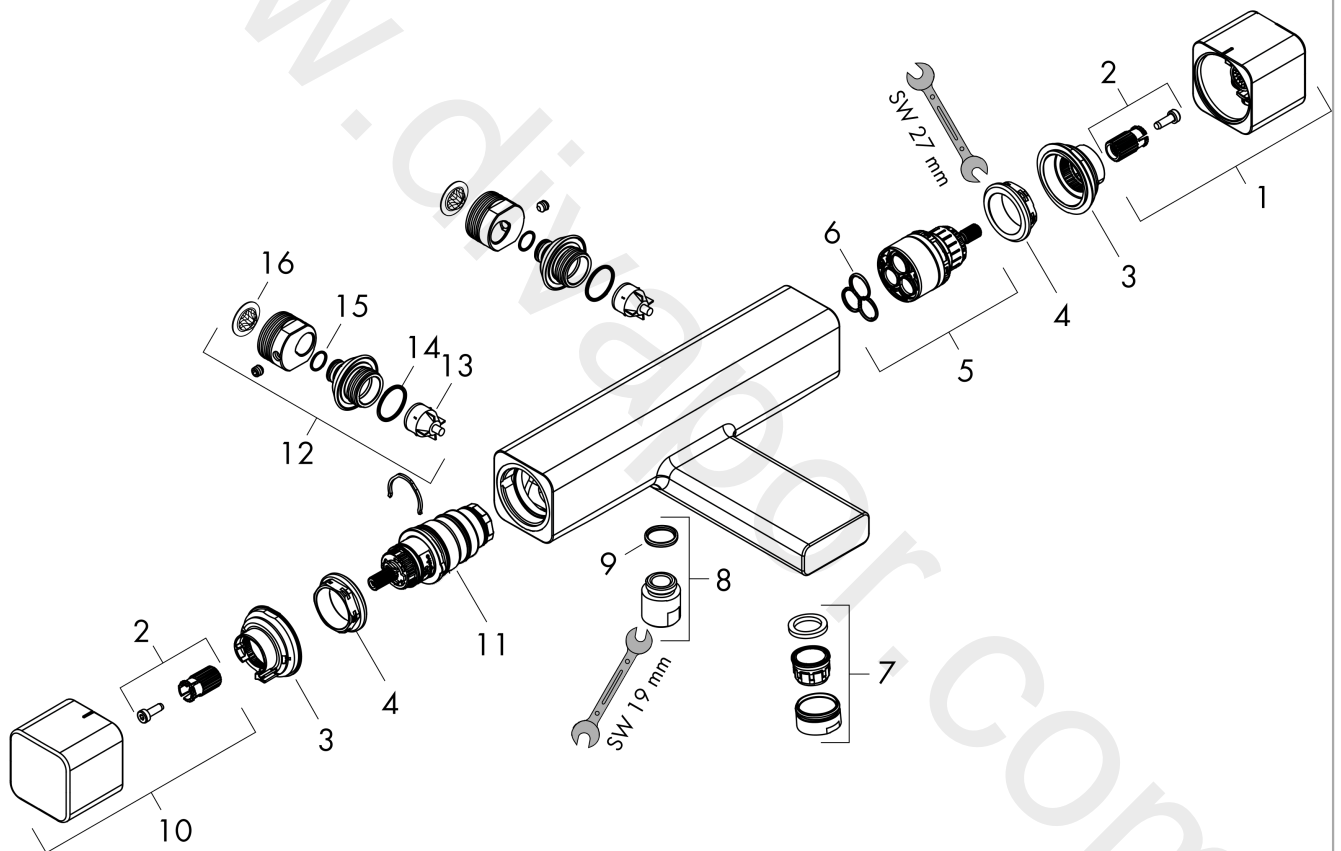

Ecostat E
Bath thermostat 160cc for exposed installation Sweden
 Finish: **Chrome** Article Number: **15794000**

Description

product features

- 2 functions
- CoolContact thermostat: Prevents the housing from heating up, making showering even safer
- EcoStop button limits the water consumption to 9 l/min
- maximum flow rate at 3 bar: 18,5 l/min
- flow rate for bath spout at 3 bar: 18,5 l/min
- flow rate of hand shower at 3 bar: 15,3 l/min
- flow rate hand shower connection at 3 bar: 15 l/min
- min. operating pressure: 1 bar
- max. operating pressure: 10 bar
- Safety stop at 40 °C
- temperature limitation adjustable
- non-return valve
- protected against backflow, according to DIN EN 1717
- with silencer
- material handles: metal
- connection dimension: DN15
- connection type: s-shaped connections
- centre distance: 160 mm
- dirt filter included

Technology

Certificates / Sustainability

Product image

Scale drawing

Ecostat E
Bath thermostat 160cc for exposed installation Sweden
 Finish: **Chrome** Article Number: **15794000**

Flowchart

Ecostat E
Bath thermostat 160cc for exposed installation Sweden
 Finish: **Chrome** Article Number: **15794000**

Exploded Drawing

Year of production: >05/19

Ecostat E**Bath thermostat 160cc for exposed installation Sweden**Finish: **Chrome** Article Number: **15794000****Spare part list**

Year of production: >05/19

Pos.	Description	Article Number	Price	PU
1	handle	93521000	£ 79,00	1
2	handle fixing set	93228000	£ 9,00	1
3	safety set	93519000	£ 3,30	1
4	nut	98913000	£ 20,50	1
5	shut off unit with selector	98283000	£ 79,00	1
6	seal	95008000	£ 9,00	1
7	aerator M24x1 (38 l/min)	95871000	£ 20,50	1
8	connecting thread	95392000	£ 20,50	1
9	O-ring 14x2	98129000	£ 3,30	1
10	handle	93520000	£ 96,00	1
11	thermostat cartridge	98282000	£ 110,00	1
12	connecting thread	95835000	£ 79,00	1
13	non return valve	96737000	£ 35,00	1
14	O-ring 17x1,5	98137000	£ 3,30	1
15	O-ring 9x1	98213000	£ 3,30	1
16	filter	97367000	£ 9,00	1