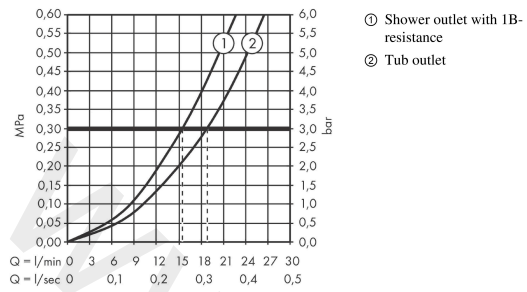

Ecostat E
Bath thermostat 160cc for exposed installation Sweden
 Finish: **Chrome** Article Number: **15794000**

Description

product features

- 2 functions
- CoolContact thermostat: Prevents the housing from heating up, making showering even safer
- EcoStop button limits the water consumption to 9 l/min
- maximum flow rate at 3 bar: 18,5 l/min
- flow rate for bath spout at 3 bar: 18,5 l/min
- flow rate of hand shower at 3 bar: 15,3 l/min
- flow rate hand shower connection at 3 bar: 15 l/min
- min. operating pressure: 1 bar
- max. operating pressure: 10 bar
- Safety stop at 40 °C
- temperature limitation adjustable
- non-return valve
- protected against backflow, according to DIN EN 1717
- with silencer
- material handles: metal
- connection dimension: DN15
- connection type: s-shaped connections
- centre distance: 160 mm
- dirt filter included

Technology

Certificates / Sustainability

Product image

Scale drawing

Ecostat E
Bath thermostat 160cc for exposed installation Sweden
 Finish: **Chrome** Article Number: **15794000**

Flowchart

Ecostat E
Bath thermostat 160cc for exposed installation Sweden
 Finish: **Chrome** Article Number: **15794000**

Exploded Drawing

Year of production: >05/19

Ecostat E**Bath thermostat 160cc for exposed installation Sweden**Finish: **Chrome** Article Number: **15794000****Spare part list**

Year of production: >05/19