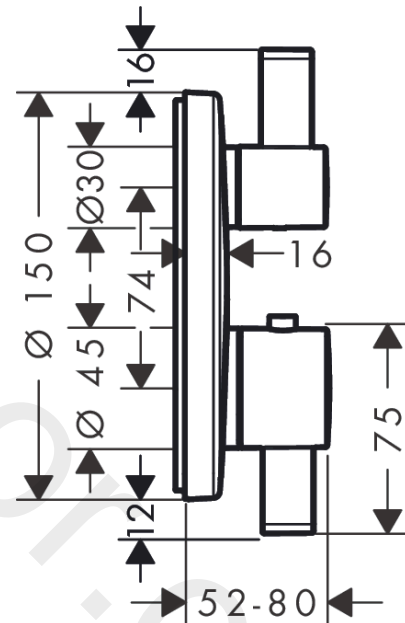

Ecostat S

Thermostat for concealed installation for 2 functions

Finish: **Chrome** Article Number: **15790007**

Description

product features

- 2 functions
- thermostat cartridge, shut-off/ diverter valve
- maximum flow rate at 3 bar: 29 l/min
- flow rate upper outlet: 29 l/min
- flow rate lower outlet: 25 l/min
- min. operating pressure: 1 bar
- max. operating pressure: 10 bar
- Safety stop at 40 °C
- temperature limitation adjustable
- connection type: basic set

Product image

Scale drawing

Flowchart

Ecostat S
Thermostat for concealed installation for 2 functions
 Finish: **Chrome** Article Number: **15790007**

Exploded Drawing

Year of production: >05/19

Ecostat S

Thermostat for concealed installation for 2 functions