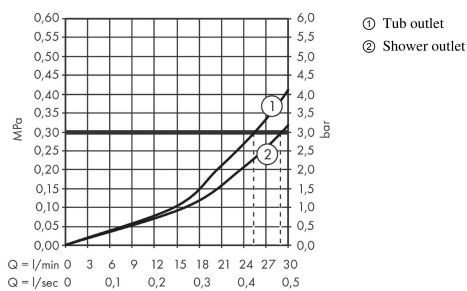

Ecostat S

Thermostat for concealed installation for 2 functions

Finish: **Chrome** Article Number: **15790007**

Description

product features

- 2 functions
- thermostat cartridge, shut-off/ diverter valve
- maximum flow rate at 3 bar: 29 l/min
- flow rate upper outlet: 29 l/min
- flow rate lower outlet: 25 l/min
- min. operating pressure: 1 bar
- max. operating pressure: 10 bar
- Safety stop at 40 °C
- temperature limitation adjustable
- connection type: basic set

Product image

Scale drawing

Flowchart

Ecostat S
Thermostat for concealed installation for 2 functions
 Finish: **Chrome** Article Number: **15790007**

Exploded Drawing

Year of production: >05/19

Ecostat S

Thermostat for concealed installation for 2 functions