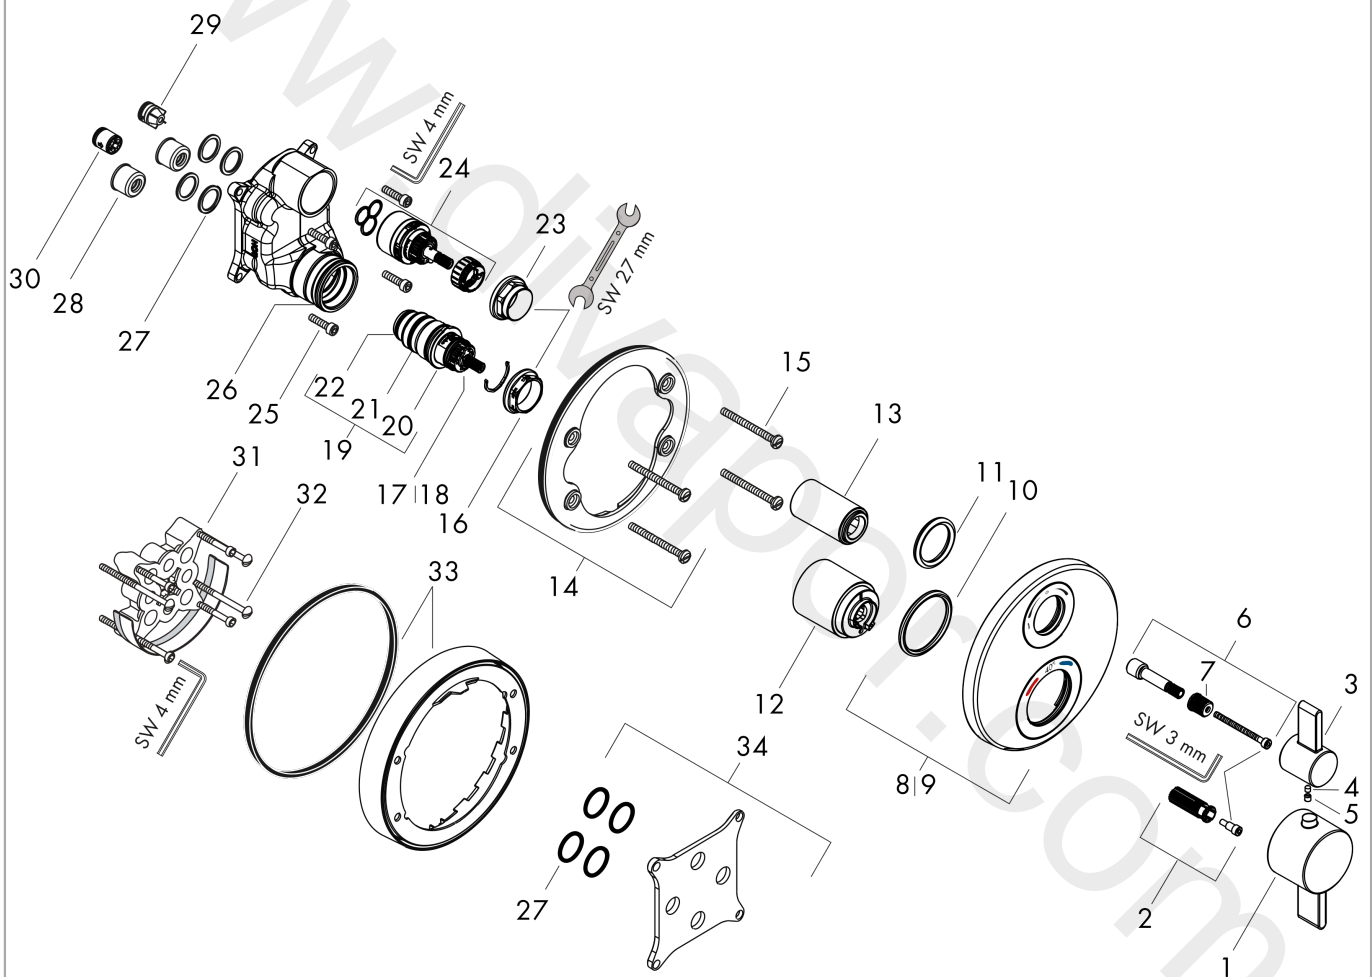

Ecostat S

Thermostat for concealed installation for 2 functions

Finish: **Chrome** Article Number: **15790007**

Description

product features

- 2 functions
- thermostat cartridge, shut-off/ diverter valve
- maximum flow rate at 3 bar: 29 l/min
- flow rate upper outlet: 29 l/min
- flow rate lower outlet: 25 l/min
- min. operating pressure: 1 bar
- max. operating pressure: 10 bar
- Safety stop at 40 °C
- temperature limitation adjustable
- connection type: basic set

Product image

Scale drawing

Flowchart

Ecostat S
Thermostat for concealed installation for 2 functions
 Finish: **Chrome** Article Number: **15790007**

Exploded Drawing

Year of production: >05/19

Ecostat S

Thermostat for concealed installation for 2 functions