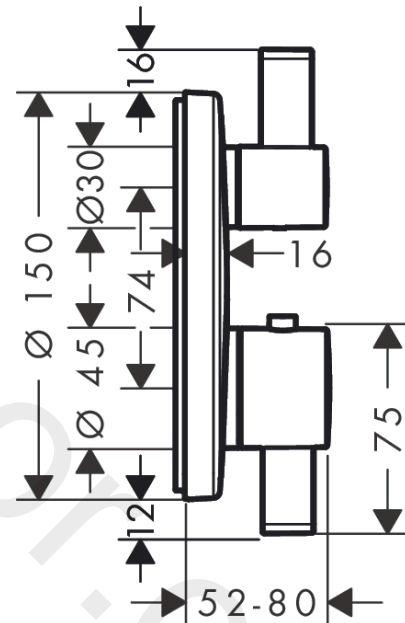

Ecostat S
Thermostat for concealed installation for 2 functions
 Finish: **Chrome** Article Number: **15790000**

Description

product features

- 2 functions
- thermostat cartridge, shut-off/ diverter valve
- maximum flow rate at 3 bar: 29 l/min
- flow rate upper outlet: 29 l/min
- flow rate lower outlet: 25 l/min
- Safety stop at 40 °C
- temperature limitation adjustable
- connection type: basic set
- WRAS 2308702
- WRAS 2308702 - Approval letter 2308702

Article Details

Price excl. VAT

504,17 £

Product image

Scale drawing

Flowchart

Ecostat S
Thermostat for concealed installation for 2 functions
 Finish: **Chrome** Article Number: **15790000**

Exploded Drawing