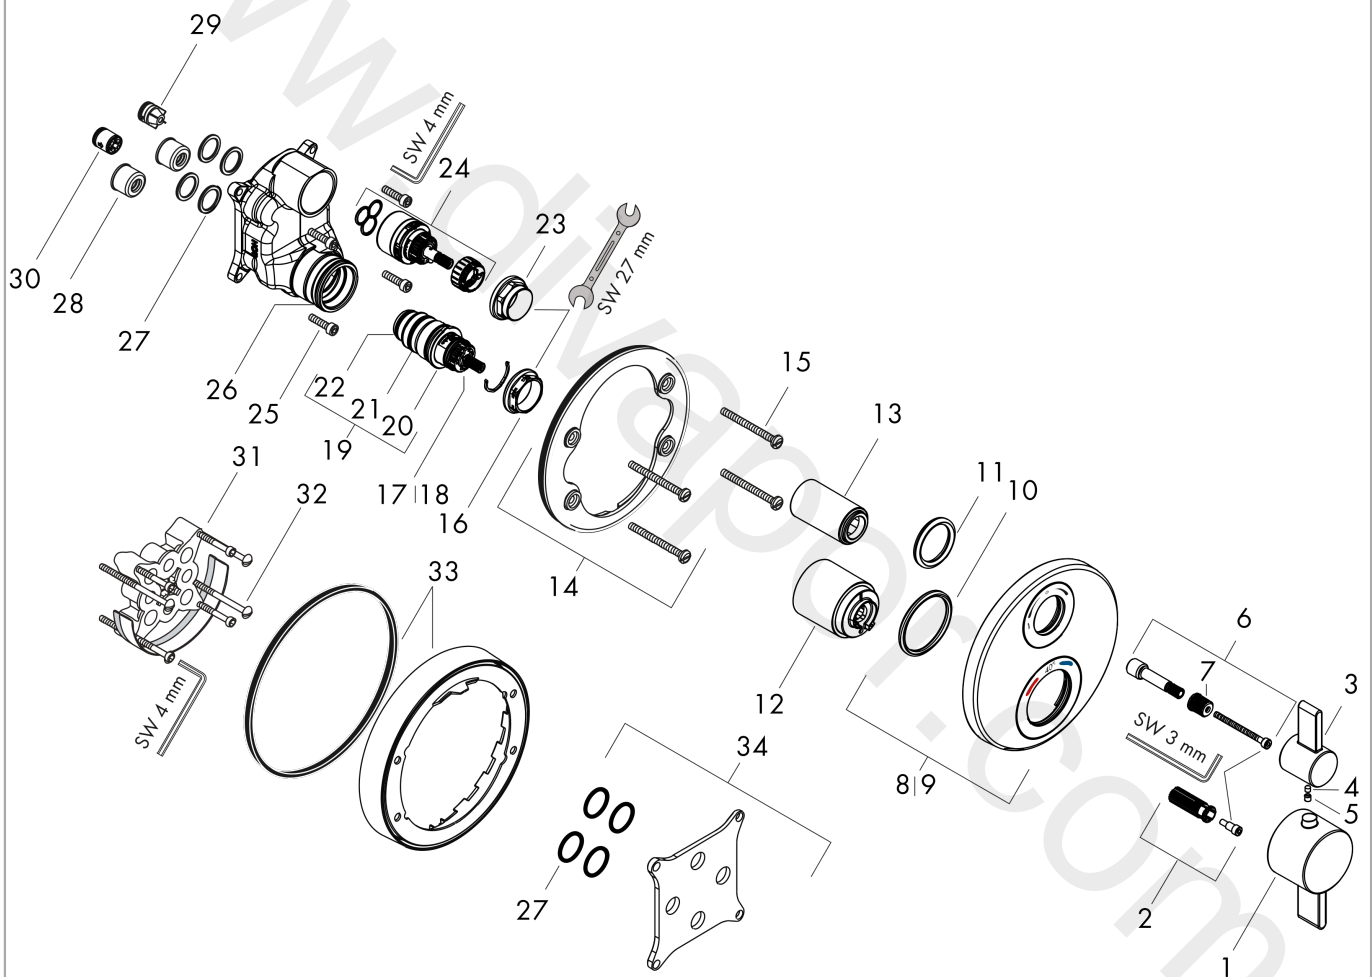

Ecostat S
Thermostat for concealed installation for 2 functions
Finish: **Chrome** Article Number: **15790000**

Exploded Drawing

Year of production: >04/19

Ecostat S

Thermostat for concealed installation for 2 functions

Finish: **Chrome** Article Number: **15790000**

Spare part list

Year of production: >04/19

Pos.	Description	Article Number	Price	PU
1	handle for thermostat	93491000	£ 64,00	1
2	handle fixing set	95843000	£ 9,00	1
3	handle	93522000	£ 64,00	1
4	hollow set screw M4x5	92846000	£ 13,30	1
5	screw cover	95181000	£ 3,30	1
6	adapter for handle	95252000	£ 64,00	1
7	handle fixing set	98932000	£ 16,10	1
8	escutcheon Ø 150 mm	92283000	£ 96,00	1
9	escutcheon for exchanged connections	92563000	£ 79,00	1
10	O-ring 44x4	98471000	£ 9,00	1
11	O-ring 30x5	98153000	£ 3,30	1
12	sleeve	92216000	£ 35,00	1
13	sleeve	95253000	£ 35,00	1
14	holder for escutcheon	98793000	£ 43,00	1
15	set of fixing screws	96454000	£ 9,00	1
16	nut	98913000	£ 20,50	1
17	thermostat cartridge	98282000	£ 110,00	1
18	cartridge for exchanged connections	92373000	£ 275,00	1
19	sealing set	95037000	£ 51,00	1
20	O-ring 23x2	98398000	£ 3,30	1
21	O-ring 25x1,5	98146000	£ 3,30	1
22	O-ring 29x2,5	98427000	£ 3,30	1
23	nut	95255000	£ 20,50	1
24	shut off unit with selector	98283000	£ 79,00	1
25	set of screws	96525000	£ 9,00	1
26	O-ring 36x2	98156000	£ 3,30	1
27	O-ring 16x2	98133000	£ 3,30	1
28	noise reduction	94073000	£ 25,00	1
29	set of non return valves DW 15	97350000	£ 20,50	1
30	non return valve (pressure-resistant up to 2 MPa)	92594000	£ 16,10	1
31	extension 25 mm	13595000	£ 75,00	1
32	set of fixing screws	97747000	£ 3,30	1
33	extension 22 mm (Ø 150 mm)	13597000	£ 72,00	1
34	compensation set 1°	95521000	£ 173,00	1
a	concealed item	01800180	£ 163,00	1
b	Grease	90920000	£ 16,10	1