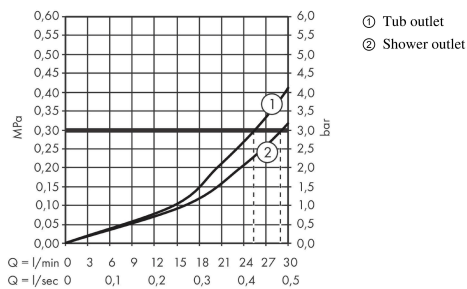

Ecostat S
Thermostat for concealed installation for 2 functions
 Finish: **Chrome** Article Number: **15790000**

Description

product features

- 2 functions
- thermostat cartridge, shut-off/ diverter valve
- maximum flow rate at 3 bar: 29 l/min
- flow rate upper outlet: 29 l/min
- flow rate lower outlet: 25 l/min
- Safety stop at 40 °C
- temperature limitation adjustable
- connection type: basic set
- WRAS 2308702
- WRAS 2308702 - Approval letter 2308702

Article Details

Price excl. VAT

504,17 £

Product image

Scale drawing

Flowchart

Ecostat S
Thermostat for concealed installation for 2 functions
 Finish: **Chrome** Article Number: **15790000**

Exploded Drawing