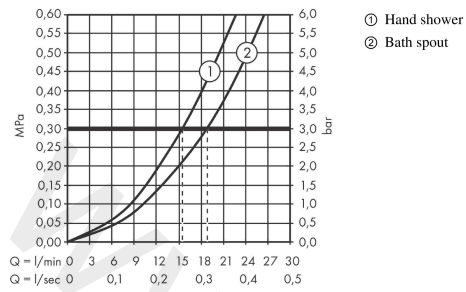

Ecostat E

Bath thermostat 150cc for exposed installation Nordic

Finish: **Chrome** Article Number: **15785000**

Description

product features

- 2 functions
- CoolContact thermostat: Prevents the housing from heating up, making showering even safer
- maximum flow rate at 3 bar: 20,7 l/min
- flow rate for bath spout at 3 bar: 20,7 l/min
- flow rate of hand shower at 3 bar: 15,4 l/min
- flow rate hand shower connection at 3 bar: 15 l/min
- min. operating pressure: 1 bar
- max. operating pressure: 10 bar
- Safety stop at 40 °C
- temperature limitation adjustable
- non-return valve
- protected against backflow, according to DIN EN 1717
- with silencer
- material handles: metal
- connection dimension: DN15
- connection type: s-shaped connections
- wall-mounted
- centre distance: 150 ± 12 mm
- dirt filter included

Technology

Certificates / Sustainability

Product image

Scale drawing

Ecostat E
Bath thermostat 150cc for exposed installation Nordic
 Finish: **Chrome** Article Number: **15785000**

Flowchart

www.divapor.com