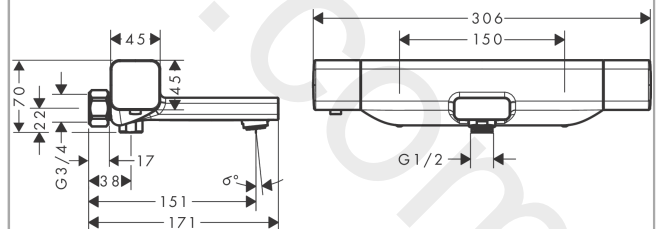

Ecostat E

Bath thermostat 150cc for exposed installation Nordic

Finish: **Chrome** Article Number: **15785000**

Description

product features

- 2 functions
- CoolContact thermostat: Prevents the housing from heating up, making showering even safer
- maximum flow rate at 3 bar: 20,7 l/min
- flow rate for bath spout at 3 bar: 20,7 l/min
- flow rate of hand shower at 3 bar: 15,4 l/min
- flow rate hand shower connection at 3 bar: 15 l/min
- min. operating pressure: 1 bar
- max. operating pressure: 10 bar
- Safety stop at 40 °C
- temperature limitation adjustable
- non-return valve
- protected against backflow, according to DIN EN 1717
- with silencer
- material handles: metal
- connection dimension: DN15
- connection type: s-shaped connections
- wall-mounted
- centre distance: 150 ± 12 mm
- dirt filter included

Technology

Certificates / Sustainability

Product image

Scale drawing

Ecostat E
Bath thermostat 150cc for exposed installation Nordic
 Finish: **Chrome** Article Number: **15785000**

Flowchart

www.divapor.com

Year of production: >04/19

Pos.	Description	Article Number	Price	PU
1	handle	93521000	£ 79,00	1
2	handle fixing set	93228000	£ 9,00	1
3	safety set	93519000	£ 3,30	1
4	nut	98913000	£ 20,50	1
5	shut off unit with selector	98283000	£ 79,00	1
6	aerator M24x1 (38 l/min)	95871000	£ 20,50	1
7	connecting thread	95392000	£ 20,50	1
8	O-ring 14x2	98129000	£ 3,30	1
9	handle	93520000	£ 96,00	1
10	pushbutton	92848000	£ 6,10	1
11	thermostat cartridge	98282000	£ 110,00	1
12	cartridge for exchanged connections	92373000	£ 275,00	1
13	set of unions	94285000	£ 67,00	1
14	set of nuts	96157000	£ 35,00	1
15	non return valve (pressure-resistant up to 2 MPa)	93136000	£ 35,00	1
16	non return valve	96737000	£ 35,00	1
17	O-ring 17x1,5	98137000	£ 3,30	1
18	filter packing	96922000	£ 9,00	1