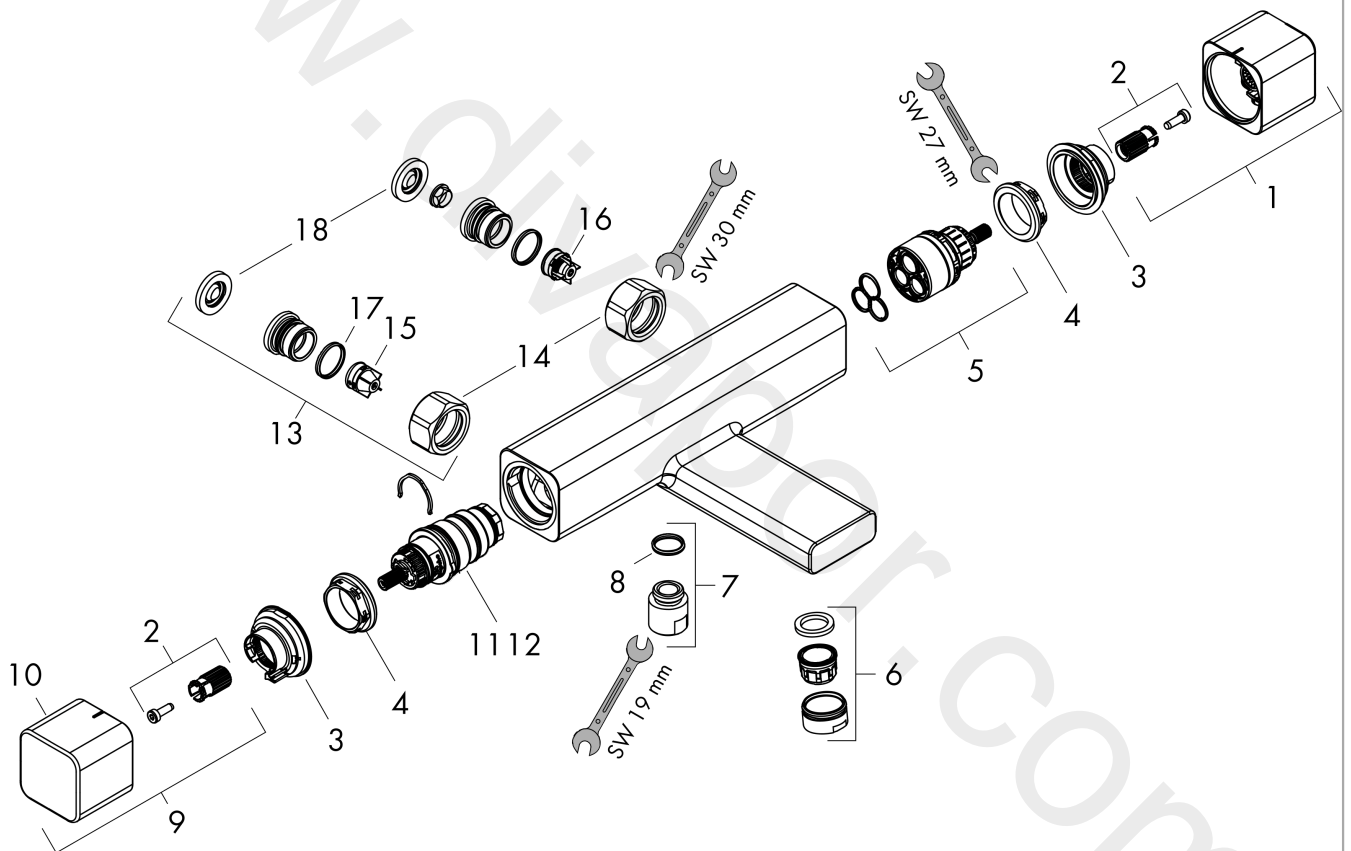

Ecostat E
Bath thermostat 150cc for exposed installation Nordic
Finish: **Chrome** Article Number: **15785000**

Exploded Drawing

Year of production: >04/19

Ecostat E

Bath thermostat 150cc for exposed installation Nordic

Finish: **Chrome** Article Number: **15785000**

Spare part list

Year of production: >04/19

Pos.	Description	Article Number	Price	PU
1	handle	93521000	£ 79,00	1
2	handle fixing set	93228000	£ 9,00	1
3	safety set	93519000	£ 3,30	1
4	nut	98913000	£ 20,50	1
5	shut off unit with selector	98283000	£ 79,00	1
6	aerator M24x1 (38 l/min)	95871000	£ 20,50	1
7	connecting thread	95392000	£ 20,50	1
8	O-ring 14x2	98129000	£ 3,30	1
9	handle	93520000	£ 96,00	1
10	pushbutton	92848000	£ 6,10	1
11	thermostat cartridge	98282000	£ 110,00	1
12	cartridge for exchanged connections	92373000	£ 275,00	1
13	set of unions	94285000	£ 67,00	1
14	set of nuts	96157000	£ 35,00	1
15	non return valve (pressure-resistant up to 2 MPa)	93136000	£ 35,00	1
16	non return valve	96737000	£ 35,00	1
17	O-ring 17x1,5	98137000	£ 3,30	1
18	filter packing	96922000	£ 9,00	1