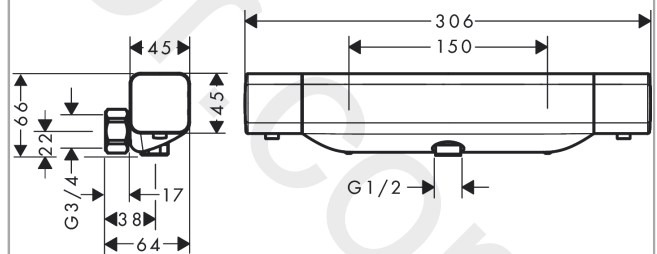

Ecostat E
Shower thermostat 150cc for exposed installation Nordic
 Finish: **Chrome** Article Number: **15784000**

Description

product features

- 1 function
- CoolContact thermostat: Prevents the housing from heating up, making showering even safer
- EcoStop button limits the water consumption to 9 l/min
- thermostat cartridge
- maximum flow rate at 3 bar: 15,4 l/min
- min. operating pressure: 1 bar
- max. operating pressure: 10 bar
- Safety stop at 40 °C
- temperature limitation adjustable
- non-return valve
- with silencer
- suitable for continuous flow water heaters
- material handles: metal
- centre distance: 150 ± 12 mm
- connection dimension: G ½
- connection type: s-shaped connections
- dirt filter included

Technology

Certificates / Sustainability

Product image

Scale drawing

Ecostat E
Shower thermostat 150cc for exposed installation Nordic
 Finish: **Chrome** Article Number: **15784000**

Flowchart

www.divapor.com

Ecostat E
Shower thermostat 150cc for exposed installation Nordic
 Finish: **Chrome** Article Number: **15784000**

Exploded Drawing

Year of production: >04/19

Ecostat E
Shower thermostat 150cc for exposed installation Nordic
 Finish: **Chrome** Article Number: **15784000**

Spare part list

Year of production: >04/19

Pos.	Description	Article Number	Price	PU
1	handle	93520000	£ 96,00	1
2	pushbutton	92848000	£ 6,10	1
3	handle fixing set	93228000	£ 9,00	1
4	safety set	93519000	£ 3,30	1
5	nut	98913000	£ 20,50	1
6	shut off unit	95800000	£ 64,00	1
7	thermostat cartridge	98282000	£ 110,00	1
8	cartridge for exchanged connections	92373000	£ 275,00	1
9	connecting thread	95392000	£ 20,50	1
10	O-ring 14x2	98129000	£ 3,30	1
11	set of unions	94285000	£ 67,00	1
12	set of nuts	96157000	£ 35,00	1
13	non return valve (pressure-resistant up to 2 MPa)	93136000	£ 35,00	1
14	non return valve	96737000	£ 35,00	1
15	O-ring 17x1,5	98137000	£ 3,30	1
16	flow limiter	97510000	£ 13,30	1
17	filter packing	96922000	£ 9,00	1