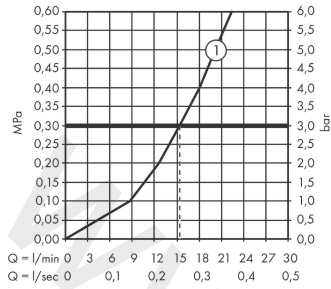

Ecostat E
Shower thermostat 150cc for exposed installation Nordic
Finish: **Chrome** Article Number: **15784000**

Flowchart

www.divapor.com