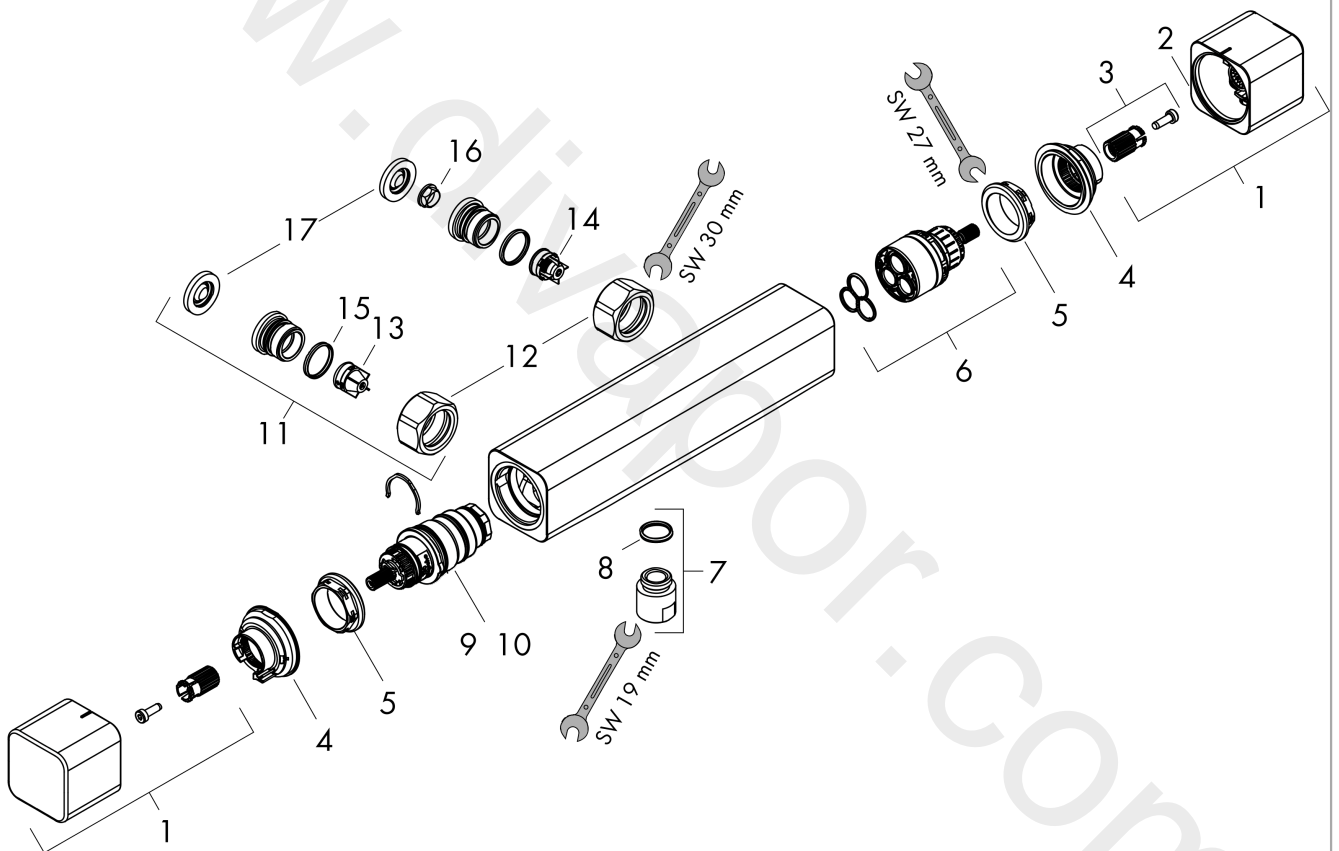

Ecostat E
Shower thermostat 150cc for exposed installation Nordic
 Finish: **Chrome** Article Number: **15784000**

Description

product features

- 1 function
- CoolContact thermostat: Prevents the housing from heating up, making showering even safer
- EcoStop button limits the water consumption to 9 l/min
- thermostat cartridge
- maximum flow rate at 3 bar: 15,4 l/min
- min. operating pressure: 1 bar
- max. operating pressure: 10 bar
- Safety stop at 40 °C
- temperature limitation adjustable
- non-return valve
- with silencer
- suitable for continuous flow water heaters
- material handles: metal
- centre distance: 150 ± 12 mm
- connection dimension: G ½
- connection type: s-shaped connections
- dirt filter included

Technology

Certificates / Sustainability

Product image

Scale drawing

Ecostat E
Shower thermostat 150cc for exposed installation Nordic
 Finish: **Chrome** Article Number: **15784000**

Flowchart

www.divapor.com

Ecostat E
Shower thermostat 150cc for exposed installation Nordic
 Finish: **Chrome** Article Number: **15784000**

Exploded Drawing

Year of production: >04/19

Ecostat E
Shower thermostat 150cc for exposed installation Nordic
 Finish: **Chrome** Article Number: **15784000**

Spare part list

Year of production: >04/19

Pos.	Description	Article Number	Price	PU
1	handle	93520000	£ 96,00	1
2	pushbutton	92848000	£ 6,10	1
3	handle fixing set	93228000	£ 9,00	1
4	safety set	93519000	£ 3,30	1
5	nut	98913000	£ 20,50	1
6	shut off unit	95800000	£ 64,00	1
7	thermostat cartridge	98282000	£ 110,00	1
8	cartridge for exchanged connections	92373000	£ 275,00	1
9	connecting thread	95392000	£ 20,50	1
10	O-ring 14x2	98129000	£ 3,30	1
11	set of unions	94285000	£ 67,00	1
12	set of nuts	96157000	£ 35,00	1
13	non return valve (pressure-resistant up to 2 MPa)	93136000	£ 35,00	1
14	non return valve	96737000	£ 35,00	1
15	O-ring 17x1,5	98137000	£ 3,30	1
16	flow limiter	97510000	£ 13,30	1
17	filter packing	96922000	£ 9,00	1