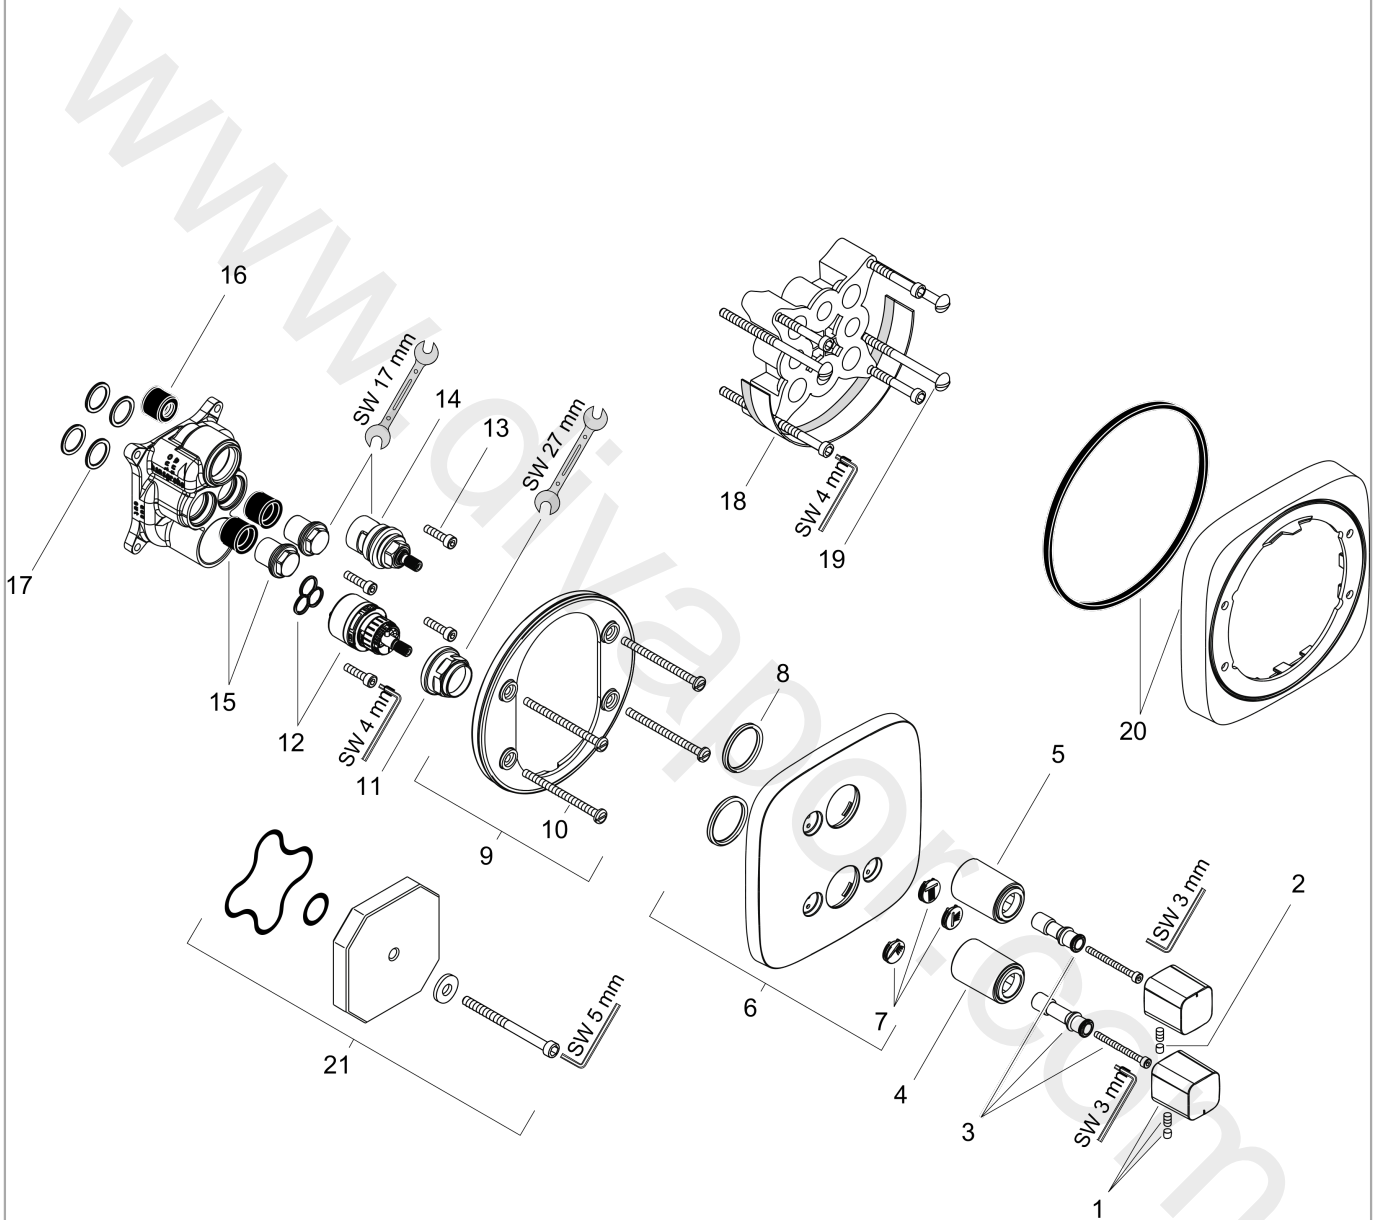

PuraVida

Shut-off/ diverter valve iControl for concealed installation for 3 functions

Surfaces: Article Number: **15777400**

Exploded Drawing

Year of production: **09/09 - 08/15**

PuraVida

Shut-off/ diverter valve iControl for concealed installation for 3 functions

Surfaces: Article Number: **15777400**

Spare part list

Year of production: **09/09 - 08/15**

Pos.	Description	Article Number	Price	PU
1	handle	95356400	£ 51,00	1
2	screw cover	95181000	£ 3,30	1
3	adapter for handle	95256000	£ 25,00	1
4	sleeve	95466000	£ 51,00	1
5	sleeve	95253000	£ 35,00	1
6	escutcheon	95357000	£ 79,00	1
7	set of symbols	95238000	£ 25,00	1
8	O-ring 29x3	98371000	£ 6,10	1
9	holder for escutcheon	98793000	£ 43,00	1
10	set of fixing screws	96454000	£ 9,00	1
11	nut	95255000	£ 20,50	1
12	shut off unit with selector	98283000	£ 79,00	1
13	set of screws	96525000	£ 9,00	1
14	shut off unit	98536000	£ 79,00	1
15	noise reduction with screw	98721000	£ 35,00	1
16	noise reduction	94073000	£ 25,00	1
17	O-ring 16x2	98133000	£ 3,30	1
18	extension 25 mm	13595000	£ 75,00	1
19	set of fixing screws	97747000	£ 3,30	1
20	extension 22 mm	15597000	£ 74,00	1
21	flushing unit complete	15956000	-	1
a	concealed item	01800180	£ 163,00	1