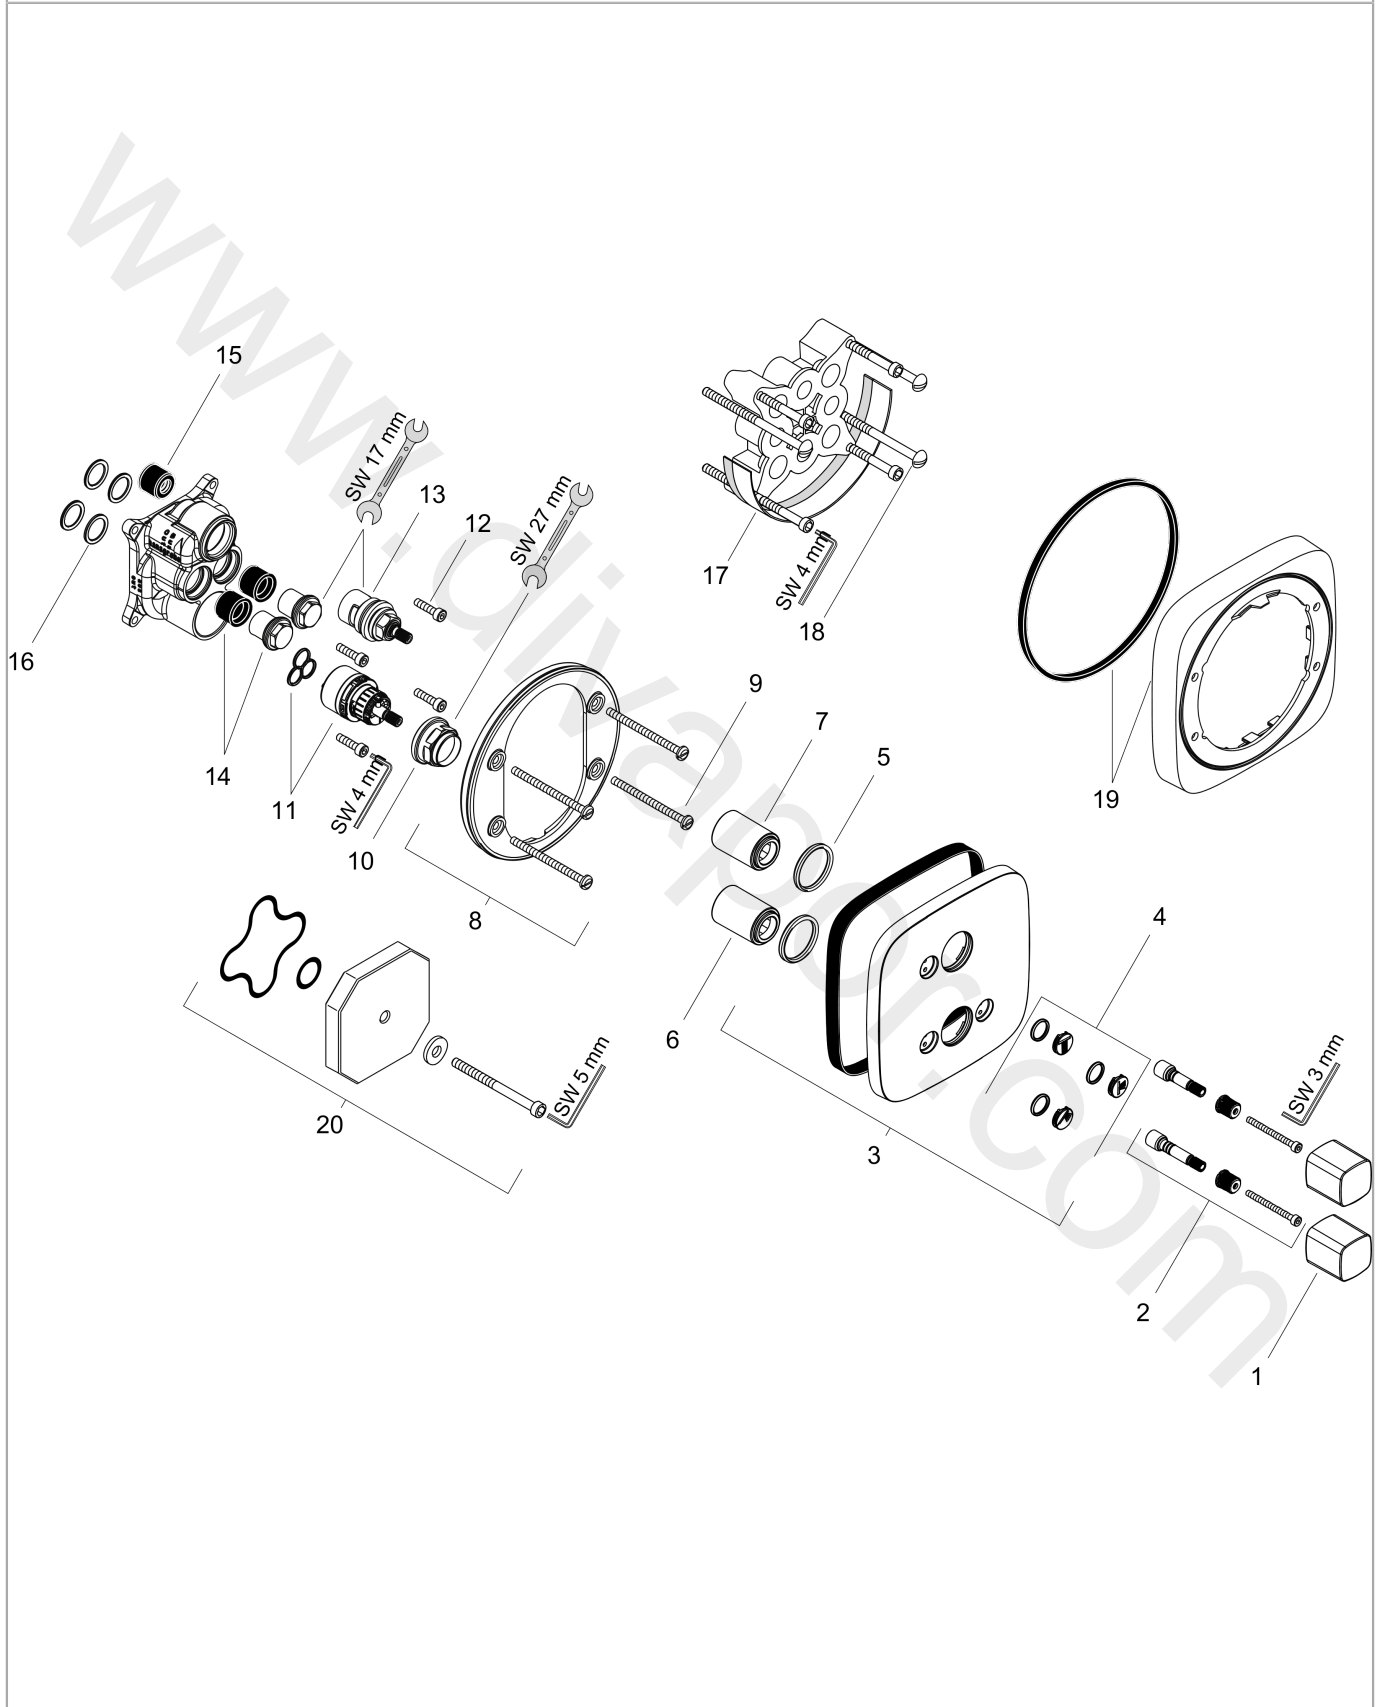

**PuraVida**

**Shut-off/ diverter valve iControl for concealed installation for 3 functions**

Surfaces: Article Number: **15777400**

**Exploded Drawing**

Year of production: **09/15 - 12/17**

**PuraVida**

**Shut-off/ diverter valve iControl for concealed installation for 3 functions**

Surfaces: Article Number: **15777400**

**Spare part list**

Year of production: **09/15 - 12/17**

Pos.	Description	Article Number	Price	PU
1	handle	95356400	£ 51,00	1
2	adapter for handle	95256000	£ 25,00	1
3	escutcheon	95357000	£ 79,00	1
4	set of symbols	95238000	£ 25,00	1
5	O-ring 29x3	98371000	£ 6,10	1
6	sleeve	95466000	£ 51,00	1
7	sleeve	95253000	£ 35,00	1
8	holder for escutcheon	98793000	£ 43,00	1
9	set of fixing screws	96454000	£ 9,00	1
10	nut	95255000	£ 20,50	1
11	shut off unit with selector	98283000	£ 79,00	1
12	set of screws	96525000	£ 9,00	1
13	shut off unit	98536000	£ 79,00	1
14	noise reduction with screw	98721000	£ 35,00	1
15	noise reduction	94073000	£ 25,00	1
16	O-ring 16x2	98133000	£ 3,30	1
17	extension 25 mm	13595000	£ 75,00	1
18	set of fixing screws	97747000	£ 3,30	1
19	extension 22 mm	15597000	£ 74,00	1
20	flushing unit complete	15956000	-	1
a	concealed item	01800180	£ 163,00	1
b	fixation set	96615000	£ 59,00	1