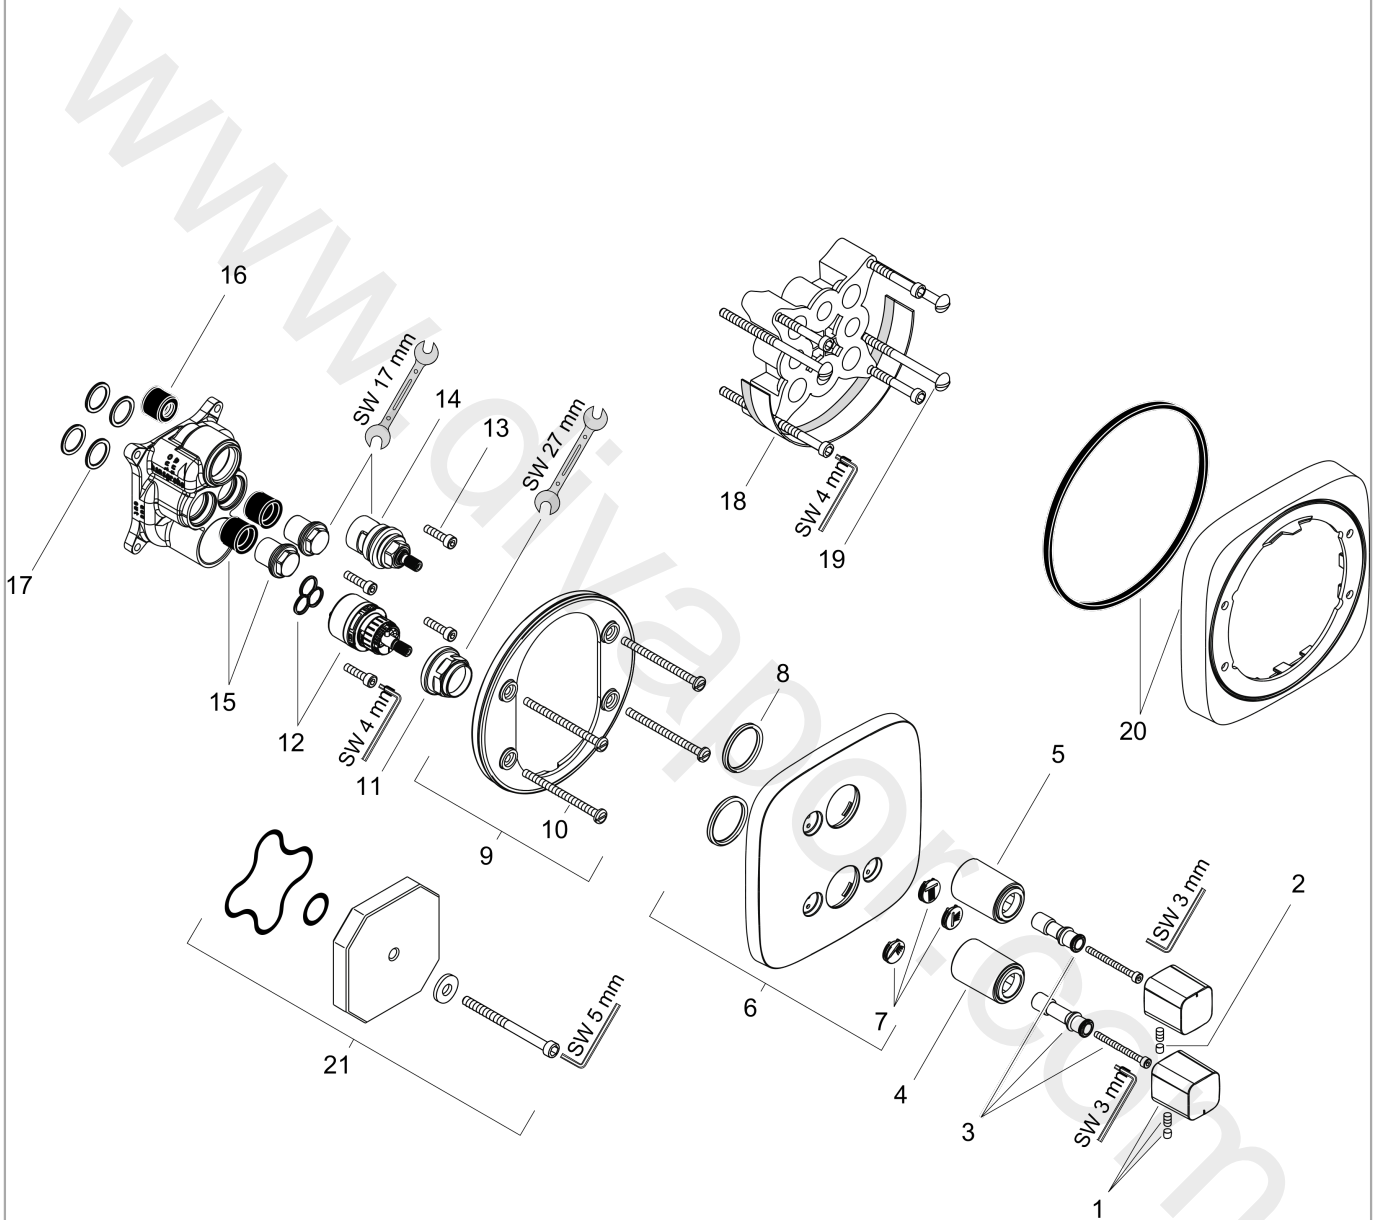

PuraVida

Shut-off/ diverter valve iControl for concealed installation for 3 functions

Surfaces: Article Number: **15777000**

Exploded Drawing

Year of production: **09/09 - 08/15**

PuraVida

Shut-off/ diverter valve iControl for concealed installation for 3 functions

Surfaces: Article Number: **15777000**

Spare part list

Year of production: **09/09 - 08/15**

Pos.	Description	Article Number	Price	PU
1	handle	95356000	£ 43,00	1
2	screw cover	95181000	£ 3,30	1
3	adapter for handle	95256000	£ 25,00	1
4	sleeve	95466000	£ 51,00	1
5	sleeve	95253000	£ 35,00	1
6	escutcheon	95357000	£ 79,00	1
7	set of symbols	95238000	£ 25,00	1
8	O-ring 29x3	98371000	£ 6,10	1
9	holder for escutcheon	98793000	£ 43,00	1
10	set of fixing screws	96454000	£ 9,00	1
11	nut	95255000	£ 20,50	1
12	shut off unit with selector	98283000	£ 79,00	1
13	set of screws	96525000	£ 9,00	1
14	shut off unit	98536000	£ 79,00	1
15	noise reduction with screw	98721000	£ 35,00	1
16	noise reduction	94073000	£ 25,00	1
17	O-ring 16x2	98133000	£ 3,30	1
18	extension 25 mm	13595000	£ 75,00	1
19	set of fixing screws	97747000	£ 3,30	1
20	extension 22 mm	15597000	£ 74,00	1
21	flushing unit complete	15956000	-	1
a	concealed item	01800180	£ 163,00	1