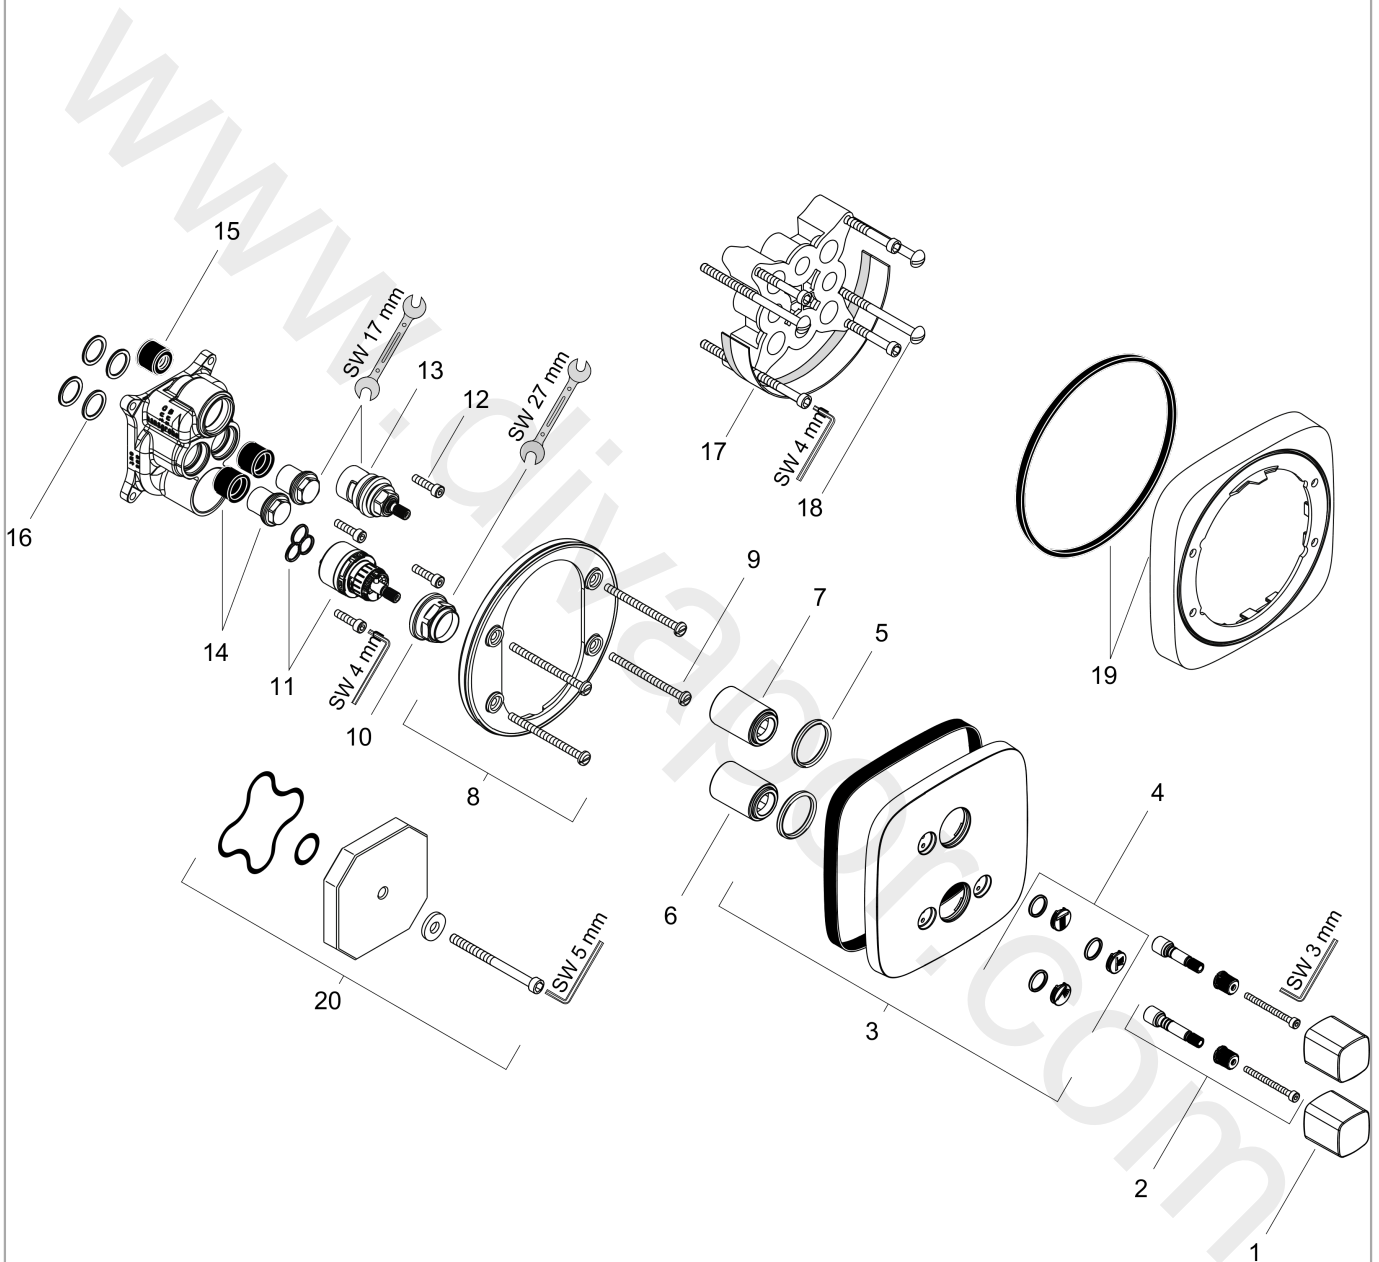

PuraVida
Shut-off/ diverter valve iControl for concealed installation for 3 functions
 Finish: **Chrome** Article Number: **15777000**

Description

product features

- flow rate upper outlet: 30 l/min
- flow rate lower outlet: 36 l/min
- 3 functions
- simultaneous utilization of 3 functions
- connection dimension: DN20

Article Details

Price excl. VAT 529,17 £

Product image

Scale drawing

Flowchart

PuraVida

Shut-off/ diverter valve iControl for concealed installation for 3 functions

Finish: **Chrome** Article Number: **15777000**

Installation examples

PuraVida

Shut-off/ diverter valve iControl for concealed installation for 3 functions

Finish: **Chrome** Article Number: **15777000**

Exploded Drawing

Year of production: >09/15

PuraVida

Shut-off/ diverter valve iControl for concealed installation for 3 functions

Finish: **Chrome** Article Number: **15777000**

Spare part list

Year of production: >09/15

Pos.	Description	Article Number	Price	PU
1	handle	92280000	£ 51,00	1
2	adapter for handle	92375000	£ 51,00	1
3	escutcheon	95357000	£ 79,00	1
4	set of symbols	95238000	£ 25,00	1
5	O-ring 29x3	98371000	£ 6,10	1
6	sleeve	95253000	£ 35,00	1
7	sleeve	95466000	£ 51,00	1
8	holder for escutcheon	98793000	£ 43,00	1
9	set of fixing screws	96454000	£ 9,00	1
10	nut	95255000	£ 20,50	1
11	shut off unit with selector	98283000	£ 79,00	1
12	set of screws	96525000	£ 9,00	1
13	shut off unit	98536000	£ 79,00	1
14	noise reduction with screw	98721000	£ 35,00	1
15	noise reduction	94073000	£ 25,00	1
16	O-ring 16x2	98133000	£ 3,30	1
17	extension 25 mm	13595000	£ 75,00	1
18	set of fixing screws	97747000	£ 3,30	1
19	extension 22 mm	15597000	£ 74,00	1
20	flushing unit complete	15956000	-	1
a	concealed item	01800180	£ 163,00	1
b	fixation set	96615000	£ 59,00	1