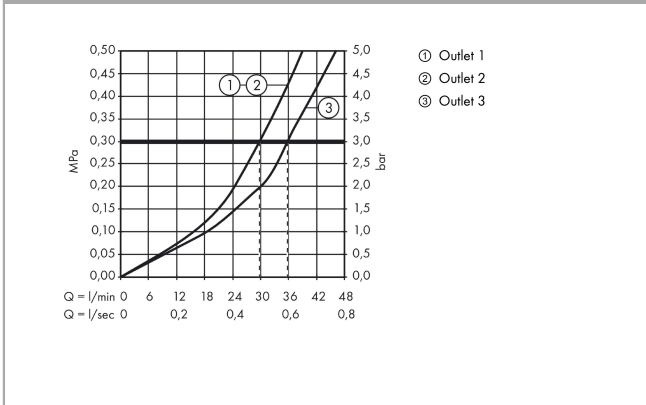

PuraVida
Shut-off/ diverter valve iControl for concealed installation for 3 functions
Finish: **Chrome** Article Number: **15777000**

Description

product features

- flow rate upper outlet: 30 l/min
- flow rate lower outlet: 36 l/min
- 3 functions
- simultaneous utilization of 3 functions
- connection dimension: DN20

Article Details

Price excl. VAT 529,17 £

Product image

Scale drawing

Flowchart