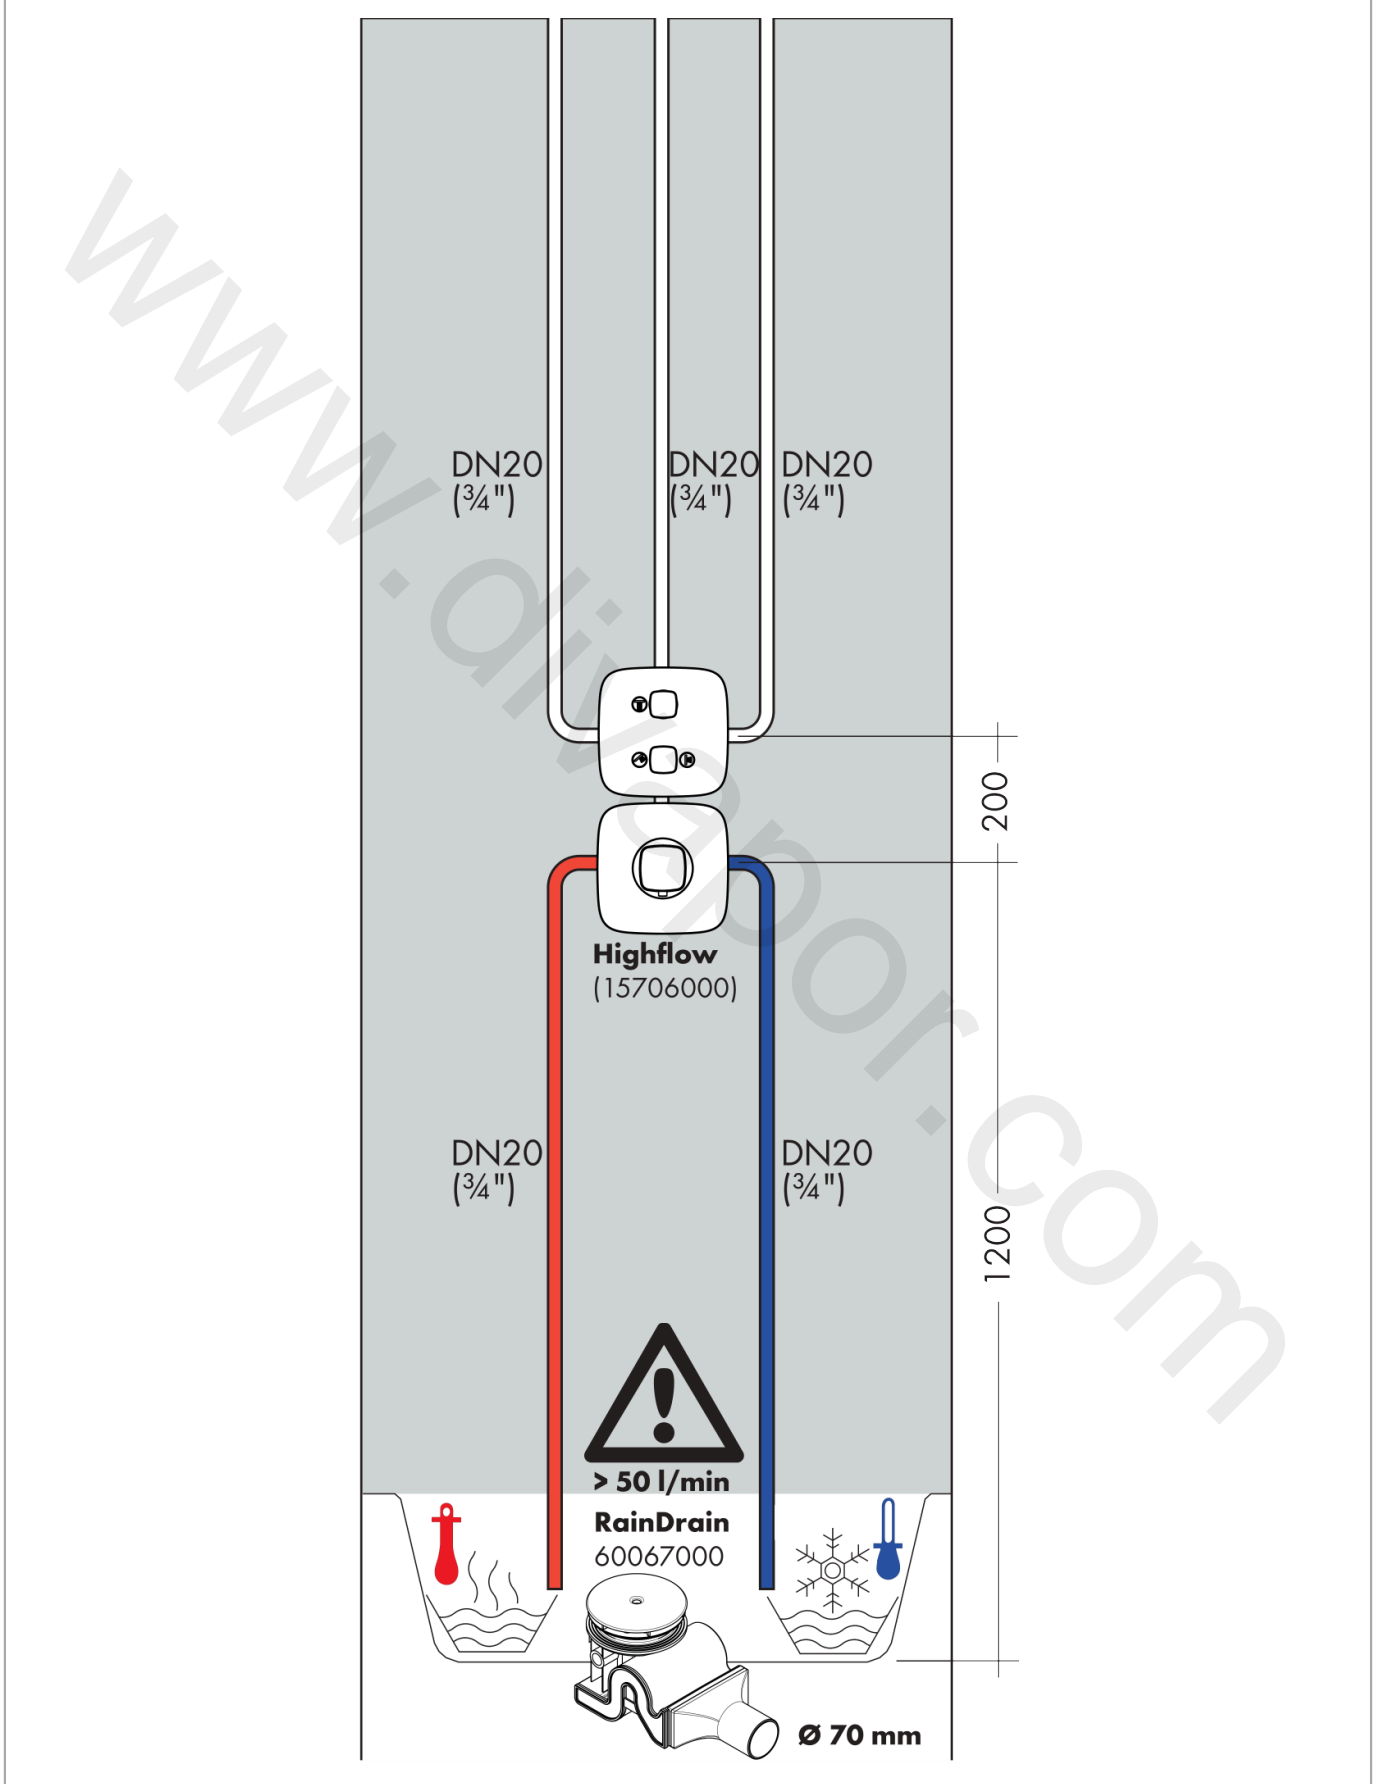

PuraVida
Shut-off/ diverter valve iControl for concealed installation for 3 functions
 Finish: **Chrome** Article Number: **15777000**

Description

product features

- flow rate upper outlet: 30 l/min
- flow rate lower outlet: 36 l/min
- 3 functions
- simultaneous utilization of 3 functions
- connection dimension: DN20

Article Details

Price excl. VAT 529,17 £

Product image

Scale drawing

Flowchart

PuraVida

Shut-off/ diverter valve iControl for concealed installation for 3 functions

Finish: **Chrome** Article Number: **15777000**

Installation examples

PuraVida

Shut-off/ diverter valve iControl for concealed installation for 3 functions

Finish: **Chrome** Article Number: **15777000**

Exploded Drawing

Year of production: >09/15

PuraVida

Shut-off/ diverter valve iControl for concealed installation for 3 functions

Finish: **Chrome** Article Number: **15777000**

Spare part list

Year of production: >09/15

Pos.	Description	Article Number	Price	PU
1	handle	92280000	£ 51,00	1
2	adapter for handle	92375000	£ 51,00	1
3	escutcheon	95357000	£ 79,00	1
4	set of symbols	95238000	£ 25,00	1
5	O-ring 29x3	98371000	£ 6,10	1
6	sleeve	95253000	£ 35,00	1
7	sleeve	95466000	£ 51,00	1
8	holder for escutcheon	98793000	£ 43,00	1
9	set of fixing screws	96454000	£ 9,00	1
10	nut	95255000	£ 20,50	1
11	shut off unit with selector	98283000	£ 79,00	1
12	set of screws	96525000	£ 9,00	1
13	shut off unit	98536000	£ 79,00	1
14	noise reduction with screw	98721000	£ 35,00	1
15	noise reduction	94073000	£ 25,00	1
16	O-ring 16x2	98133000	£ 3,30	1
17	extension 25 mm	13595000	£ 75,00	1
18	set of fixing screws	97747000	£ 3,30	1
19	extension 22 mm	15597000	£ 74,00	1
20	flushing unit complete	15956000	-	1
a	concealed item	01800180	£ 163,00	1
b	fixation set	96615000	£ 59,00	1