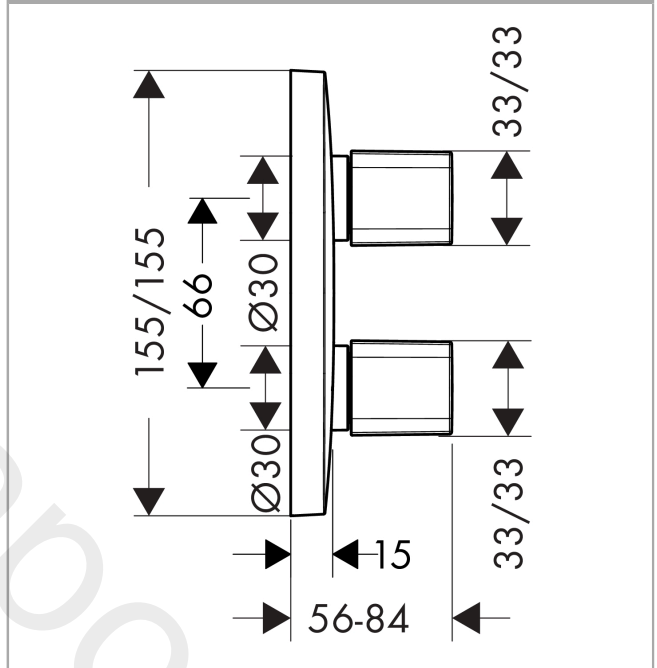

PuraVida
Shut-off/ diverter valve iControl for concealed installation for 3 functions
 Finish: **Chrome** Article Number: **15777000**

Description

product features

- flow rate upper outlet: 30 l/min
- flow rate lower outlet: 36 l/min
- 3 functions
- simultaneous utilization of 3 functions
- connection dimension: DN20

Article Details

Price excl. VAT 529,17 £

Product image

Scale drawing

Flowchart

PuraVida

Shut-off/ diverter valve iControl for concealed installation for 3 functions

Finish: **Chrome** Article Number: **15777000**

Installation examples

PuraVida

Shut-off/ diverter valve iControl for concealed installation for 3 functions

Finish: **Chrome** Article Number: **15777000**

Exploded Drawing

Year of production: >09/15

PuraVida

Shut-off/ diverter valve iControl for concealed installation for 3 functions

Finish: **Chrome** Article Number: **15777000**

Spare part list

Year of production: >09/15

Pos.	Description	Article Number	Price	PU
1	handle	92280000	£ 51,00	1
2	adapter for handle	92375000	£ 51,00	1
3	escutcheon	95357000	£ 79,00	1
4	set of symbols	95238000	£ 25,00	1
5	O-ring 29x3	98371000	£ 6,10	1
6	sleeve	95253000	£ 35,00	1
7	sleeve	95466000	£ 51,00	1
8	holder for escutcheon	98793000	£ 43,00	1
9	set of fixing screws	96454000	£ 9,00	1
10	nut	95255000	£ 20,50	1
11	shut off unit with selector	98283000	£ 79,00	1
12	set of screws	96525000	£ 9,00	1
13	shut off unit	98536000	£ 79,00	1
14	noise reduction with screw	98721000	£ 35,00	1
15	noise reduction	94073000	£ 25,00	1
16	O-ring 16x2	98133000	£ 3,30	1
17	extension 25 mm	13595000	£ 75,00	1
18	set of fixing screws	97747000	£ 3,30	1
19	extension 22 mm	15597000	£ 74,00	1
20	flushing unit complete	15956000	-	1
a	concealed item	01800180	£ 163,00	1
b	fixation set	96615000	£ 59,00	1