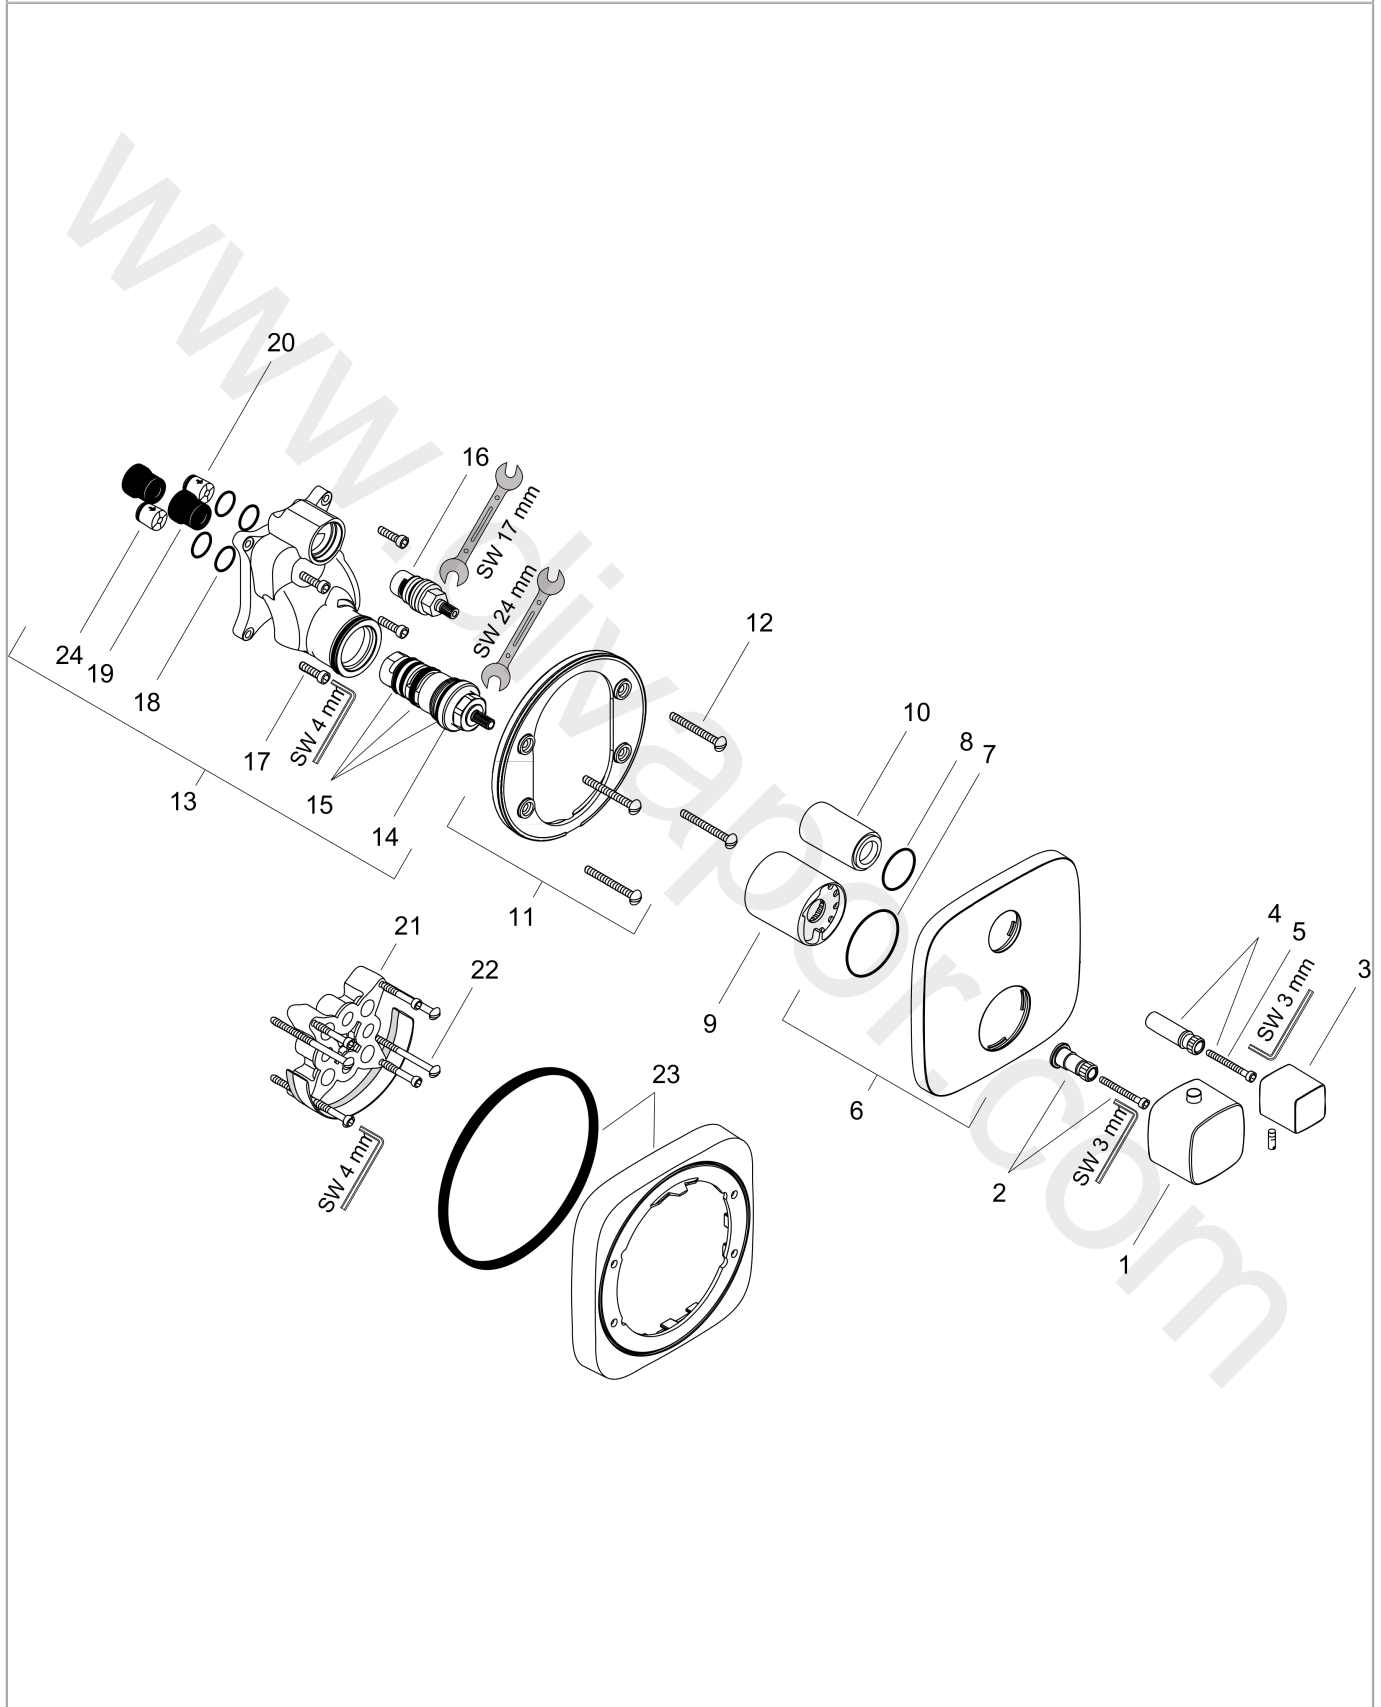

PuraVida
Thermostat for concealed installation with shut-off valve
 Finish: **Chrome** Article Number: **15775000**

Description

product features

- 1 function
- thermostat cartridge
- maximum flow rate at 3 bar: 25 l/min
- min. operating pressure: 1 bar
- max. operating pressure: 10 bar
- safety stop at 40 °C
- temperature limitation adjustable
- volume control
- connection type: basic set
- wall-mounted

Product image

Scale drawing

Flowchart

PuraVida
Thermostat for concealed installation with shut-off valve
 Finish: **Chrome** Article Number: **15775000**

Exploded Drawing

Year of production: >07/09

PuraVida

Thermostat for concealed installation with shut-off valve

Finish: **Chrome** Article Number: **15775000**

Spare part list

Year of production: >07/09

Pos.	Description	Article Number	Price	PU
1	handle for thermostat	11791000	£ 275,00	1
2	adapter for handle	96435000	£ 20,50	1
3	handle	95356000	£ 43,00	1
4	adapter for handle	96451000	£ 16,10	1
5	hexagon socket screw M4x35	92160000	£ 3,30	1
6	escutcheon 155 / 155 mm	95663000	£ 79,00	1
7	O-Ring 48x3	95508000	£ 3,30	1
8	O-ring 29x3	98371000	£ 6,10	1
9	sleeve	96439000	£ 43,00	1
10	sleeve	96446000	£ 35,00	1
11	holder for escutcheon	98793000	£ 43,00	1
12	set of fixing screws	96454000	£ 9,00	1
13	installation unit cpl.	92760000	£ 275,00	1
14	thermostat cartridge	94282000	£ 137,00	1
15	sealing set	95037000	£ 51,00	1
16	shut off unit right closing	94009000	£ 43,00	1
17	set of screws	96525000	£ 9,00	1
18	O-ring 16x2	98133000	£ 3,30	1
19	noise reduction	94073000	£ 25,00	1
20	set of non return valves DW 15	94074000	£ 16,10	1
21	extension 25 mm	13595000	£ 75,00	1
22	set of fixing screws	97747000	£ 3,30	1
23	extension 22 mm	15597000	£ 74,00	1
24	non return valve (pressure-resistant up to 2 MPa)	92594000	£ 16,10	1
a	concealed item	01800180	£ 163,00	1
b	adapter for exchanged connections	93181000	£ 275,00	1
c	non return valve with filter	92499000	£ 16,10	1