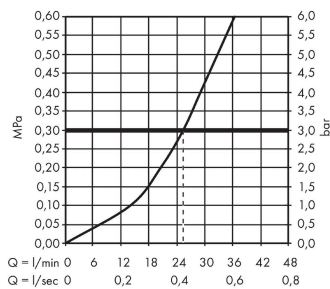

PuraVida
Thermostat for concealed installation with shut-off valve
Finish: **Chrome** Article Number: **15775000**

Description

product features

- 1 function
- thermostat cartridge
- maximum flow rate at 3 bar: 25 l/min
- min. operating pressure: 1 bar
- max. operating pressure: 10 bar
- safety stop at 40 °C
- temperature limitation adjustable
- volume control
- connection type: basic set
- wall-mounted

Product image

Scale drawing

Flowchart