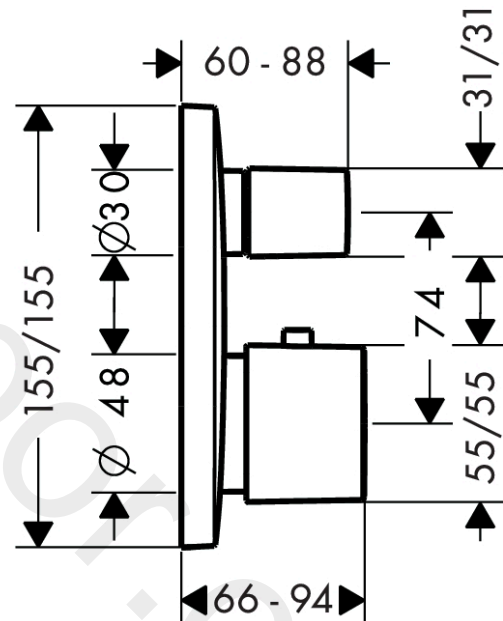

PuraVida
Thermostat for concealed installation with shut-off valve
 Finish: **Chrome** Article Number: **15775000**

Description

product features

- 1 function
- thermostat cartridge
- maximum flow rate at 3 bar: 25 l/min
- min. operating pressure: 1 bar
- max. operating pressure: 10 bar
- safety stop at 40 °C
- temperature limitation adjustable
- volume control
- connection type: basic set
- wall-mounted

Product image

Scale drawing

Flowchart

PuraVida
Thermostat for concealed installation with shut-off valve
 Finish: **Chrome** Article Number: **15775000**

Exploded Drawing

Year of production: >07/09

PuraVida

Thermostat for concealed installation with shut-off valve

Finish: **Chrome** Article Number: **15775000**

Spare part list

Year of production: >07/09

Pos.	Description	Article Number	Price	PU
1	handle for thermostat	11791000	£ 275,00	1
2	adapter for handle	96435000	£ 20,50	1
3	handle	95356000	£ 43,00	1
4	adapter for handle	96451000	£ 16,10	1
5	hexagon socket screw M4x35	92160000	£ 3,30	1
6	escutcheon 155 / 155 mm	95663000	£ 79,00	1
7	O-Ring 48x3	95508000	£ 3,30	1
8	O-ring 29x3	98371000	£ 6,10	1
9	sleeve	96439000	£ 43,00	1
10	sleeve	96446000	£ 35,00	1
11	holder for escutcheon	98793000	£ 43,00	1
12	set of fixing screws	96454000	£ 9,00	1
13	installation unit cpl.	92760000	£ 275,00	1
14	thermostat cartridge	94282000	£ 137,00	1
15	sealing set	95037000	£ 51,00	1
16	shut off unit right closing	94009000	£ 43,00	1
17	set of screws	96525000	£ 9,00	1
18	O-ring 16x2	98133000	£ 3,30	1
19	noise reduction	94073000	£ 25,00	1
20	set of non return valves DW 15	94074000	£ 16,10	1
21	extension 25 mm	13595000	£ 75,00	1
22	set of fixing screws	97747000	£ 3,30	1
23	extension 22 mm	15597000	£ 74,00	1
24	non return valve (pressure-resistant up to 2 MPa)	92594000	£ 16,10	1
a	concealed item	01800180	£ 163,00	1
b	adapter for exchanged connections	93181000	£ 275,00	1
c	non return valve with filter	92499000	£ 16,10	1