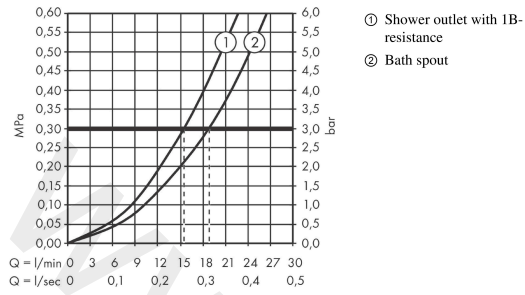

Ecostat E

Bath thermostat for exposed installation

Finish: **Chrome** Article Number: **15774000**

Flowchart