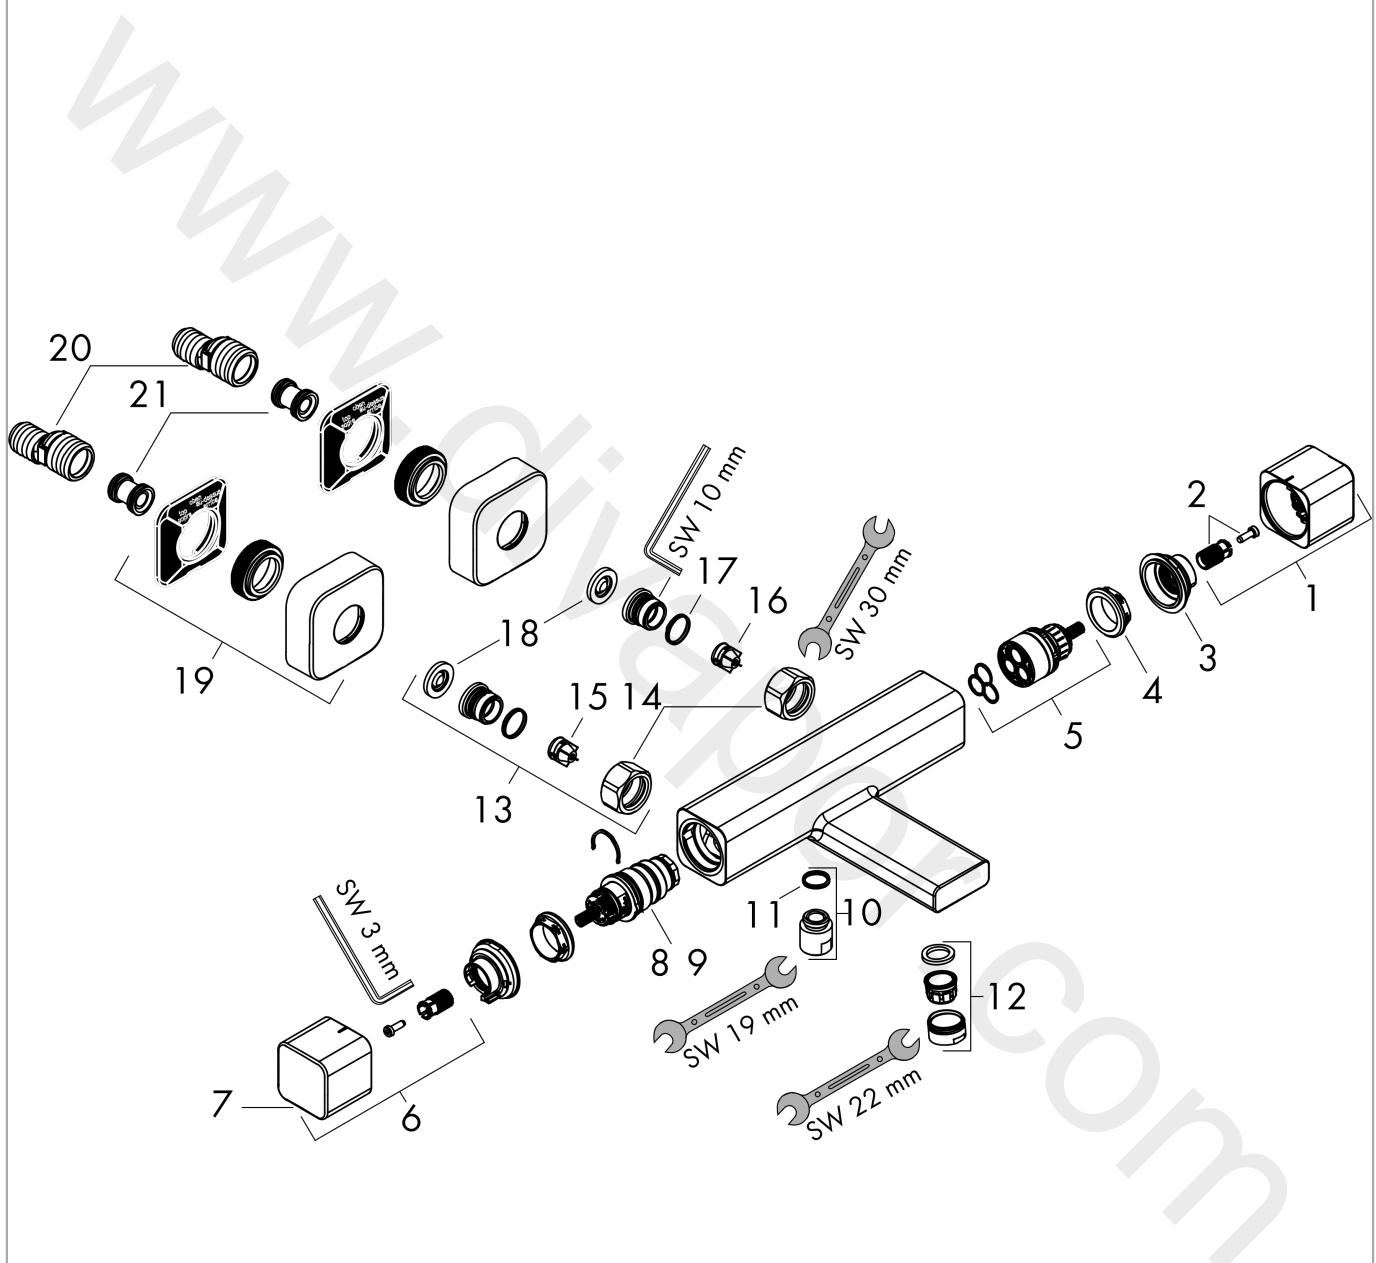

Ecostat E

Bath thermostat for exposed installation

Finish: **Chrome** Article Number: **15774000**

Description

product features

- projection 183 mm
- 2 functions
- CoolContact thermostat: Prevents the housing from heating up, making showering even safer
- thermostat cartridge
- maximum flow rate at 3 bar: 18,6 l/min
- flow rate for bath spout at 3 bar: 18,6 l/min
- flow rate of hand shower at 3 bar: 15,4 l/min
- min. operating pressure: 1 bar
- max. operating pressure: 10 bar
- Safety stop at 40 °C
- temperature limitation adjustable
- non-return valve
- protected against backflow, according to DIN EN 1717
- with silencer
- material handles: metal
- connection dimension: DN15
- connection type: s-shaped connections, G 1/2
- wall-mounted
- centre distance: 150 ± 12 mm
- dirt filter included
- WRAS 2210045
- WRAS 2210045 - Approval letter

Exploded Drawing

Year of production: >08/19

Ecostat E

Bath thermostat for exposed installation

Finish: **Chrome** Article Number: **15774000**

Spare part list

Year of production: >08/19

Pos.	Description	Article Number	Price	PU
1	handle	93521000	£ 79,00	1
2	handle fixing set	93228000	£ 9,00	1
3	safety set	93519000	£ 3,30	1
4	nut	98913000	£ 20,50	1
5	shut off unit with selector	98283000	£ 79,00	1
6	handle	93520000	£ 96,00	1
7	pushbutton	92848000	£ 6,10	1
8	thermostat cartridge	98282000	£ 110,00	1
9	cartridge for exchanged connections	92373000	£ 275,00	1
10	connecting thread	95392000	£ 20,50	1
11	O-ring 14x2	98129000	£ 3,30	1
12	aerator M24x1 (38 l/min)	95871000	£ 20,50	1
13	set of unions	94285000	£ 67,00	1
14	set of nuts	96157000	£ 35,00	1
15	non return valve (pressure-resistant up to 2 MPa)	93136000	£ 35,00	1
16	non return valve	96737000	£ 35,00	1
17	O-ring 17x1,5	98137000	£ 3,30	1
18	filter packing	96922000	£ 9,00	1
19	escutcheon	93518000	£ 25,00	1
20	set of S-unions (±12 mm)	94140000	£ 51,00	1
21	noise reduction	96429000	£ 6,10	1