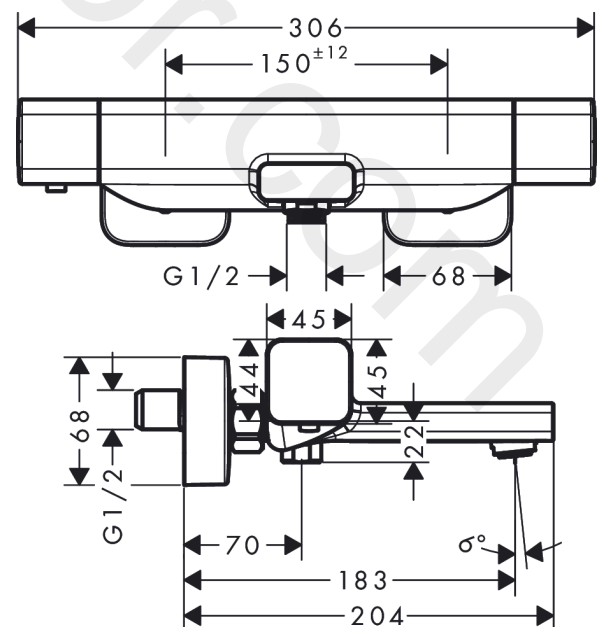

Scale drawing