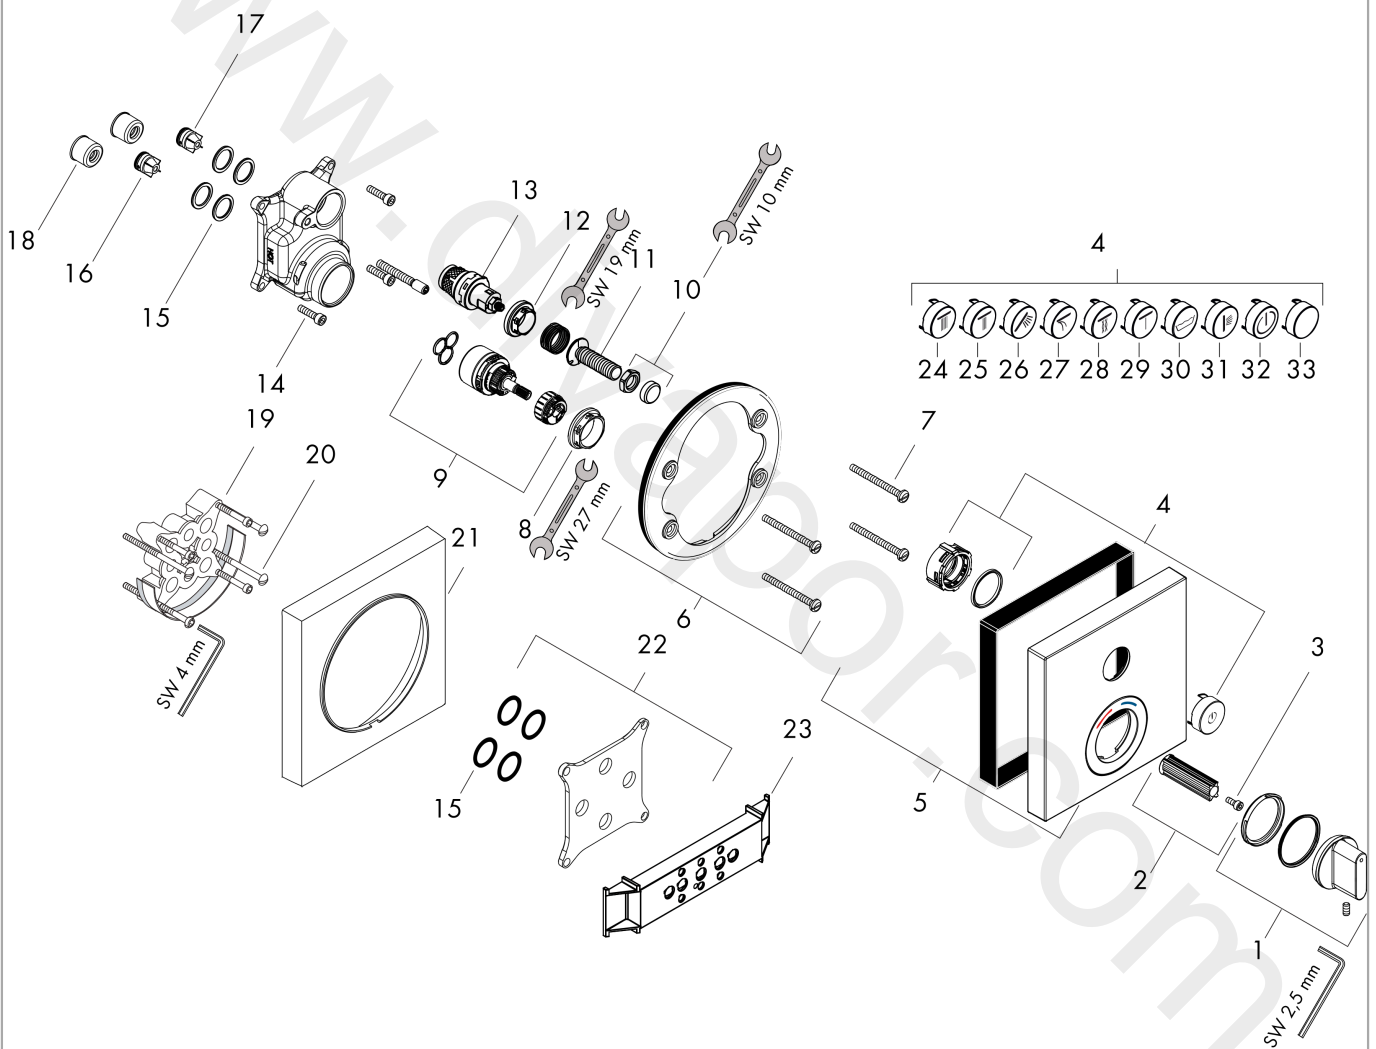

ShowerSelect
Mixer for concealed installation for 1 function
Finish: **Chrome** Article Number: **15767000**

Exploded Drawing

Year of production: >03/15

ShowerSelect
Mixer for concealed installation for 1 function
Finish: **Chrome** Article Number: **15767000**

Spare part list

Year of production: >03/15

Pos.	Description	Article Number	Price	PU
1	handle	92350000	£ 96,00	1
2	adapter for handle	92349000	£ 9,00	1
3	hexagon socket screw M4x10	97661000	£ 6,10	1
4	set of symbols	92218000	£ 79,00	1
5	escutcheon 155 / 155 mm	92352000	£ 173,00	1
6	holder for escutcheon	98793000	£ 43,00	1
7	set of fixing screws	96454000	£ 9,00	1
8	nut	98913000	£ 20,50	1
9	cartridge, assy	98303000	£ 79,00	1
10	nut and flange	92696000	£ 16,10	1
11	Select-adapter	92219000	£ 6,10	1
12	nut	98368000	£ 13,30	1
13	shut off unit	95758000	£ 110,00	1
14	set of screws	96525000	£ 9,00	1
15	O-ring 16x2	98133000	£ 3,30	1
16	non return valve (pressure-resistant up to 2 MPa)	92594000	£ 16,10	1
17	non return valve	97980000	£ 16,10	1
18	noise reduction	94073000	£ 25,00	1
19	extension 25 mm	13595000	£ 75,00	1
20	set of fixing screws	97747000	£ 3,30	1
21	extension 22 mm	13593000	£ 79,00	1
22	compensation set 1°	95521000	£ 173,00	1
23	fit-up aid	92540000	£ 14,10	1
24	symbol head shower Rain large	93571880	£ 9,00	1
25	symbol head shower Rain small	93572880	£ 9,00	1
26	symbol handshower	93573880	£ 9,00	1
27	symbol Flood jet	93574880	£ 9,00	1
28	symbol Whirl	93575880	£ 9,00	1
29	symbol Mono	93576880	£ 9,00	1
30	symbol tub	93577880	£ 9,00	1
31	symbol body shower	93578880	£ 9,00	1
32	symbol ON/OFF	93579880	£ 9,00	1
33	pushbutton	93955880	£ 20,50	1
a	concealed item	01800180	£ 163,00	1
b	shut off unit (special)	92361000	£ 110,00	1