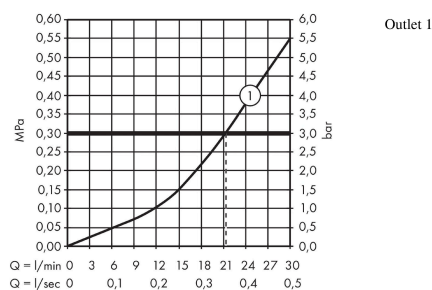

ShowerSelect
Mixer for concealed installation for 1 function
 Finish: **Chrome** Article Number: **15767000**

Description

product features

- 1 function
- maximum flow rate at 3 bar: 21 l/min
- flow rate of hand shower at 3 bar: 16 l/min
- ceramic cartridge for temperature control, Start/stop valve to operate the functions
- temperature limitation adjustable
- min. operating pressure: 1 bar
- max. operating pressure: 10 bar
- mixer is delivered with button On/Off
- connection type: basic set
- WRAS 2206035
- WRAS 2206035 - Approval letter

Article Details

Price excl. VAT 554,17 £

Technology

Certificates / Sustainability

Product image

Scale drawing

Flowchart

ShowerSelect
Mixer for concealed installation for 1 function
 Finish: **Chrome** Article Number: **15767000**