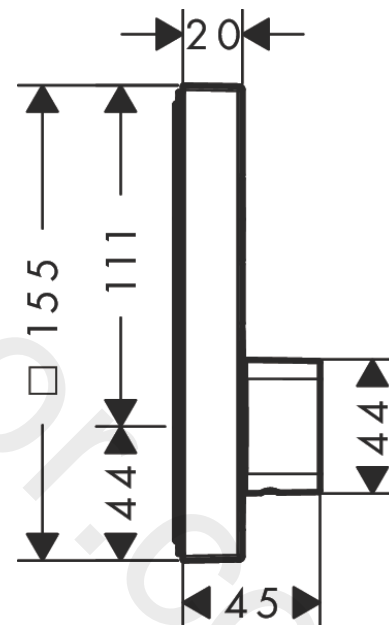

Scale drawing