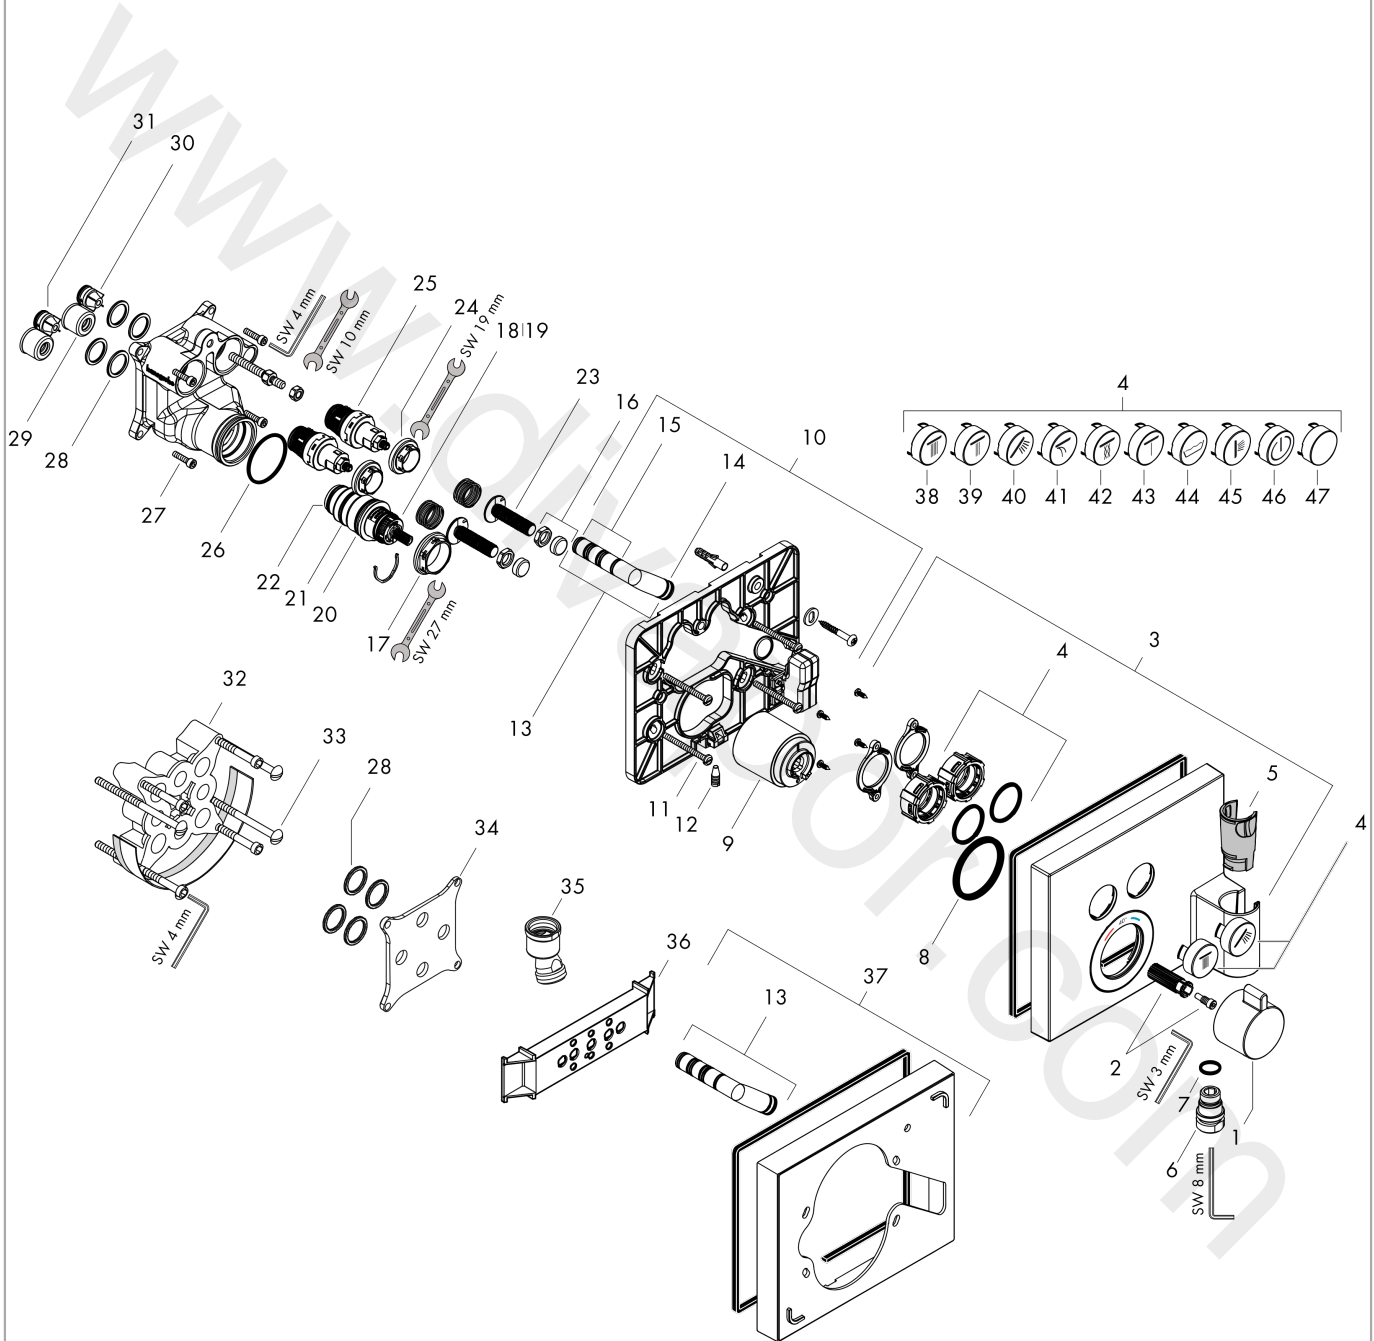

ShowerSelect

Thermostat for concealed installation for 2 functions with hose connection and shower holder

Finish: **Chrome** Article Number: **15765007**

Description

product features

- consists of: Thermostat, shower holder
- 2 functions
- simultaneous use of several outlets
- Select push-button on/off control for 2 outlets
- thermostat cartridge, Start/stop valve to operate the functions
- maximum flow rate at 3 bar: 29 l/min
- min. operating pressure: 1 bar
- max. operating pressure: 10 bar
- Safety stop at 40 °C
- temperature limitation adjustable
- for shower hoses with a conical nut
- connection type: basic set
- thermostat is delivered with buttons hand shower and Rain large

Flowchart

ShowerSelect

Thermostat for concealed installation for 2 functions with hose connection and shower holder

Finish: **Chrome** Article Number: **15765007**

Exploded Drawing

Year of production: >01/18