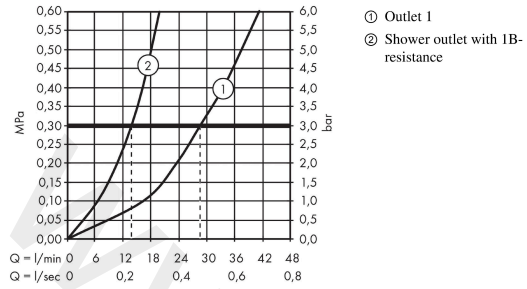

ShowerSelect

Thermostat for concealed installation for 2 functions with hose connection and shower holder

Finish: **Chrome** Article Number: **15765007**

Description

product features

- consists of: Thermostat, shower holder
- 2 functions
- simultaneous use of several outlets
- Select push-button on/off control for 2 outlets
- thermostat cartridge, Start/stop valve to operate the functions
- maximum flow rate at 3 bar: 29 l/min
- min. operating pressure: 1 bar
- max. operating pressure: 10 bar
- Safety stop at 40 °C
- temperature limitation adjustable
- for shower hoses with a conical nut
- connection type: basic set
- thermostat is delivered with buttons hand shower and Rain large

Technology

Certificates / Sustainability

Product image

Scale drawing

ShowerSelect

Thermostat for concealed installation for 2 functions with hose connection and shower holder

Finish: **Chrome** Article Number: **15765007**

Flowchart

ShowerSelect

Thermostat for concealed installation for 2 functions with hose connection and shower holder

Finish: **Chrome** Article Number: **15765007**

Exploded Drawing

Year of production: >01/18

ShowerSelect

Thermostat for concealed installation for 2 functions with hose connection and shower holder

Finish: **Chrome** Article Number: **15765007**

Spare part list

Year of production: >01/18

Pos.	Description	Article Number	Price	PU
42	symbol Whirl	93575880	£ 9,00	1
43	symbol Mono	93576880	£ 9,00	1
44	symbol tub	93577880	£ 9,00	1
45	symbol body shower	93578880	£ 9,00	1
46	symbol ON/OFF	93579880	£ 9,00	1
47	pushbutton	93955880	£ 20,50	1
a	-	01800187	-	1
b	adapter for exchanged connections	93181000	£ 275,00	1