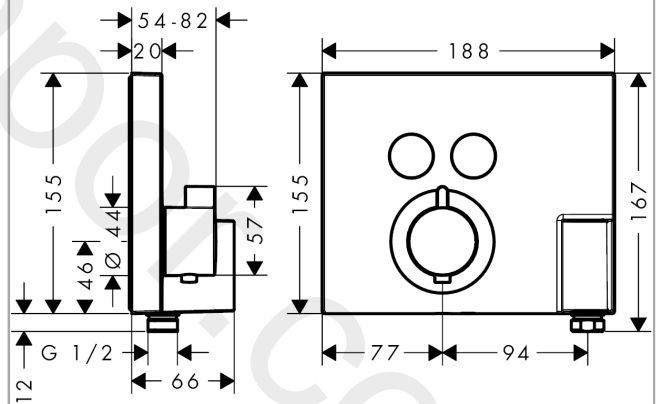

ShowerSelect

Thermostat for concealed installation for 2 functions with hose connection and shower holder

Finish: **Chrome** Article Number: **15765007**

Description

product features

- consists of: Thermostat, shower holder
- 2 functions
- simultaneous use of several outlets
- Select push-button on/off control for 2 outlets
- thermostat cartridge, Start/stop valve to operate the functions
- maximum flow rate at 3 bar: 29 l/min
- min. operating pressure: 1 bar
- max. operating pressure: 10 bar
- Safety stop at 40 °C
- temperature limitation adjustable
- for shower hoses with a conical nut
- connection type: basic set
- thermostat is delivered with buttons hand shower and Rain large

Technology

Certificates / Sustainability

Product image

Scale drawing

ShowerSelect

Thermostat for concealed installation for 2 functions with hose connection and shower holder

Finish: **Chrome** Article Number: **15765007**

Flowchart

ShowerSelect

Thermostat for concealed installation for 2 functions with hose connection and shower holder

Finish: **Chrome** Article Number: **15765007**

Exploded Drawing

Year of production: >01/18