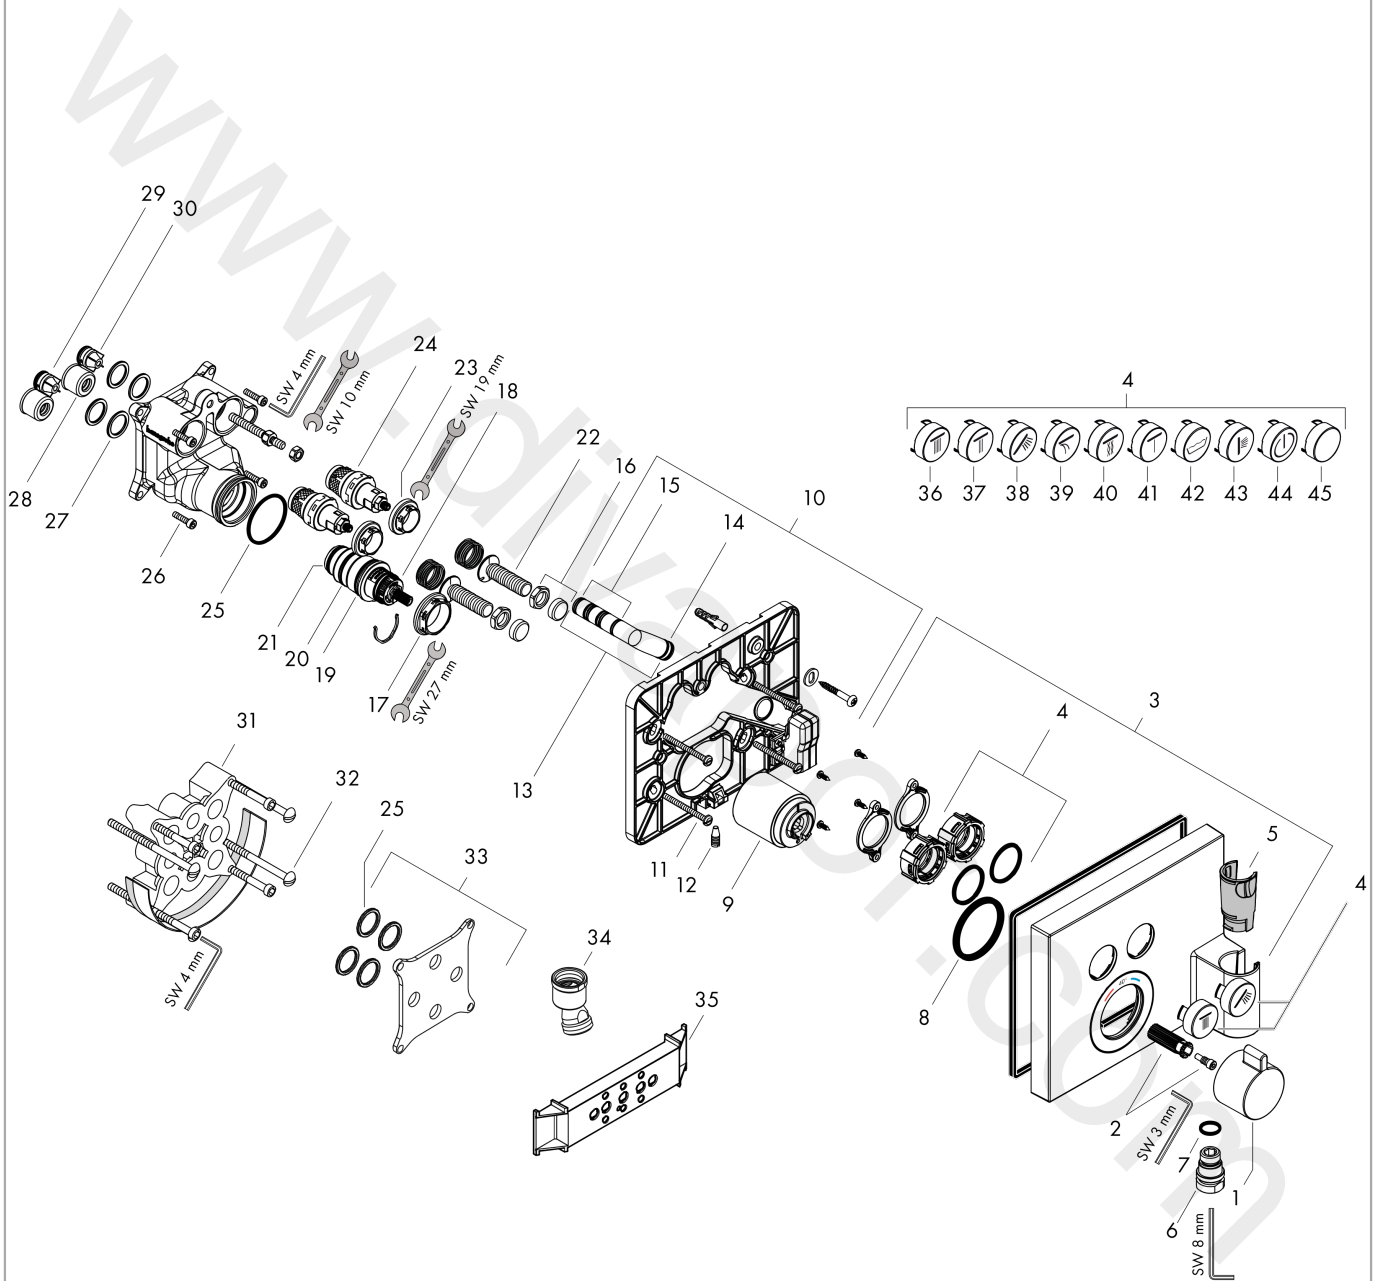

ShowerSelect

Thermostat for concealed installation for 2 functions with hose connection and shower holder

Surfaces: Article Number: **15765000**

Exploded Drawing

Year of production: **05/14 - 02/15**

ShowerSelect

ShowerSelect

Thermostat for concealed installation for 2 functions with hose connection and shower holder

Surfaces: Article Number: **15765000**

Spare part list

Year of production: 05/14 - 02/15

Pos.	Description	Article Number	Price	PU
42	symbol tub	93577880	£ 9,00	1
43	symbol body shower	93578880	£ 9,00	1
44	symbol ON/OFF	93579880	£ 9,00	1
45	pushbutton	93955880	£ 20,50	1
a	concealed item	01800180	£ 163,00	1
b	shut off unit (special)	92361000	£ 110,00	1
c	shut off unit	95758000	£ 110,00	1
d	Grease	90920000	£ 16,10	1